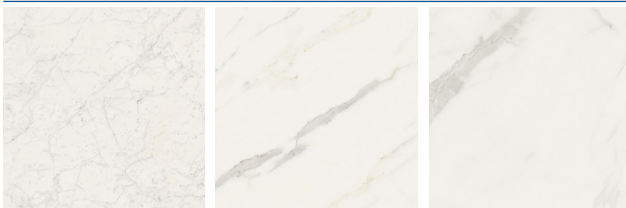

DESCRIPTION

Bateau offers a marble-look porcelain tile that accompanies a terrazzo-look, in the same caliber of realism. The series also includes a wonderful terrazzo deco. Featured as one of Erin's Picks, Bateau gives your signature design an interesting visual effect.

COLORS

White Gioia

White Calacatta

White Statuario

Imperial Grey

Port Laurent

AVAILABLE SIZES

30"x60"	24"x24"
30"x30"	12"x24"
<div style="display: flex; align-items: center;"> <div style="border: 1px solid black; width: 30px; height: 30px; margin-right: 5px;"></div> <div style="border: 1px solid black; width: 30px; height: 30px; margin-right: 5px;"></div> <div style="margin-left: 5px;">3"x12"</div> </div> <div style="margin-top: 5px;">6"x6"*</div>	