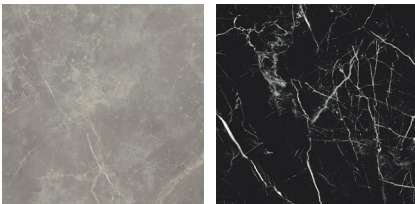

DESCRIPTION

Bateau offers a marble-look porcelain tile that accompanies a terrazzo-look, in the same caliber of realism. The series also includes a wonderful terrazzo deco. Featured as one of Erin's Picks, Bateau gives your signature design an interesting visual effect.

COLORS

White Gioia

White Calacatta

White Statuario

Imperial Grey

Port Laurent

AVAILABLE SIZES

30"x60"	24"x24"
30"x30"	12"x24"
<div style="display: flex; align-items: center;"> <div style="border: 1px solid black; width: 30px; height: 30px; margin-right: 5px;"></div> <div style="border: 1px solid black; width: 30px; height: 30px; margin-right: 5px;"></div> <div style="margin-left: 5px;">3"x12"</div> </div> <div style="margin-top: 5px;">6"x6"*</div>	