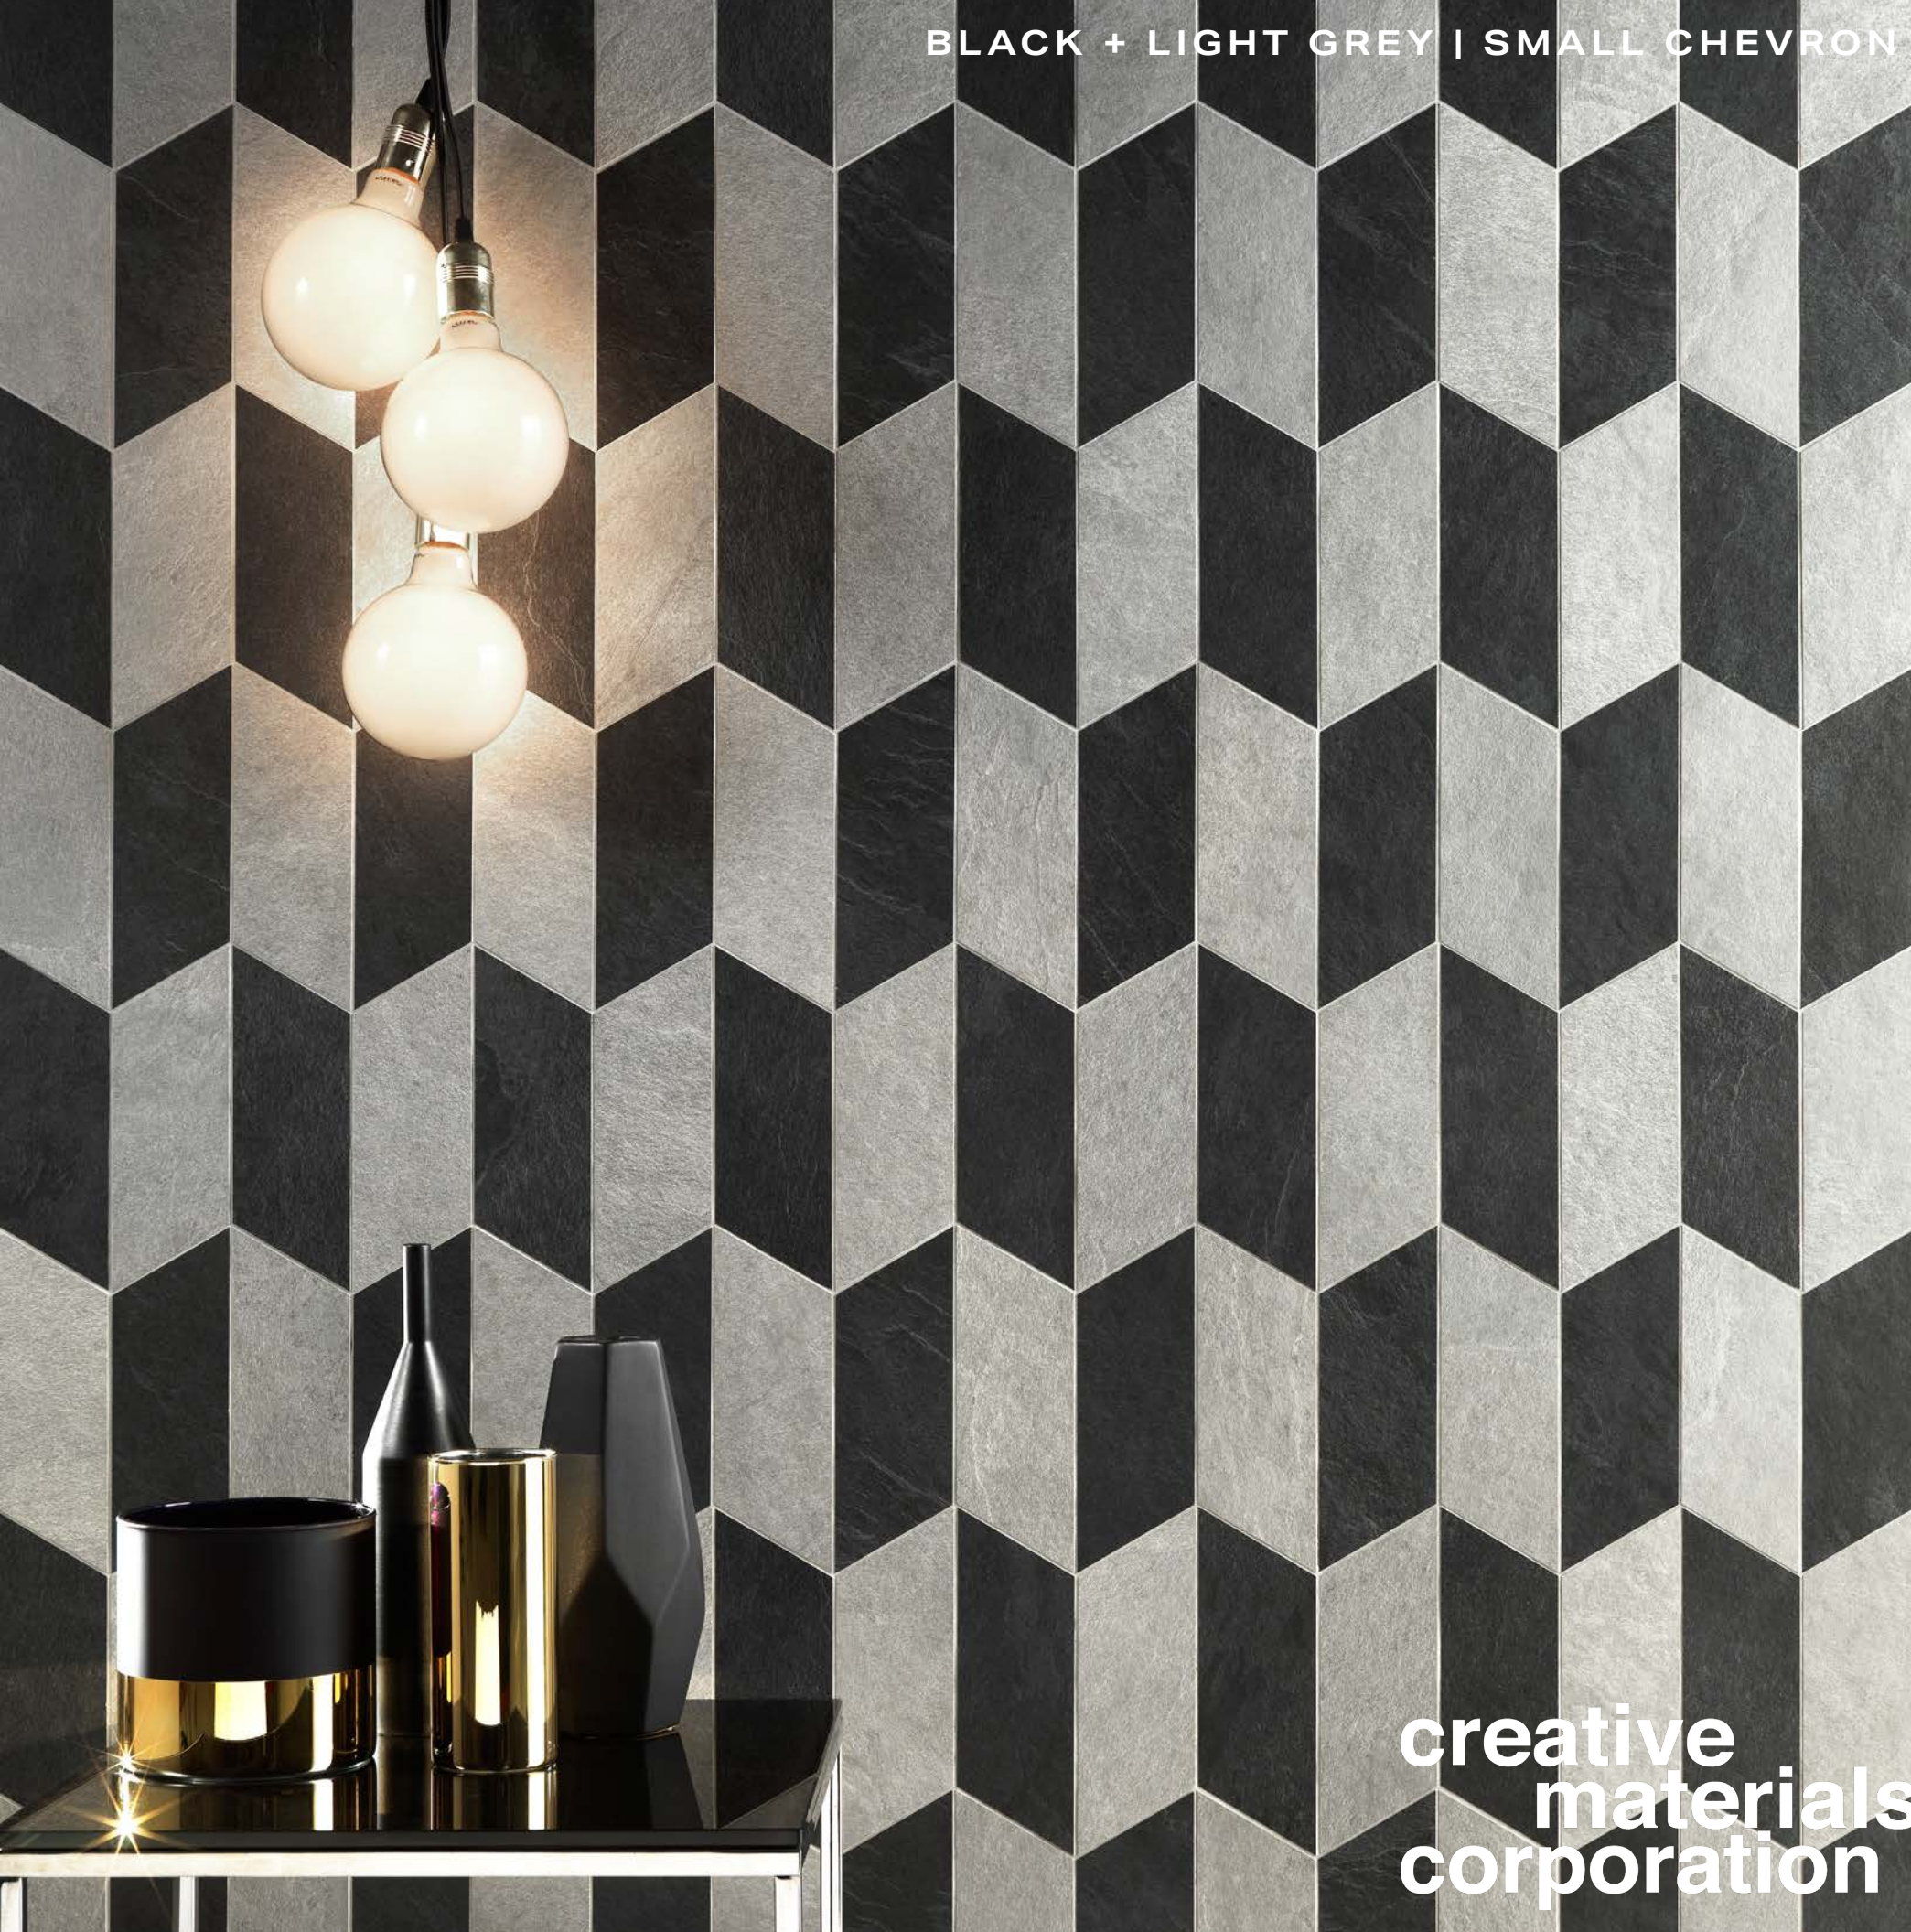

BLACK + LIGHT GREY | SMALL CHEVRON

CASCADE

CASCADE IS DIFFERENT FROM OTHER SLATE AESTHETICS THROUGH UNIQUE GEOMETRIC SHAPES THAT CAN MORPH INTO ARROWS, CUBES, AND WEAVING PATTERNS. THE INTEGRITY OF TEXTURE AND IRREGULARITIES IN TONAL VARIATION ARE TRUE TO THE SEDIMENT IT IS INSPIRED BY.