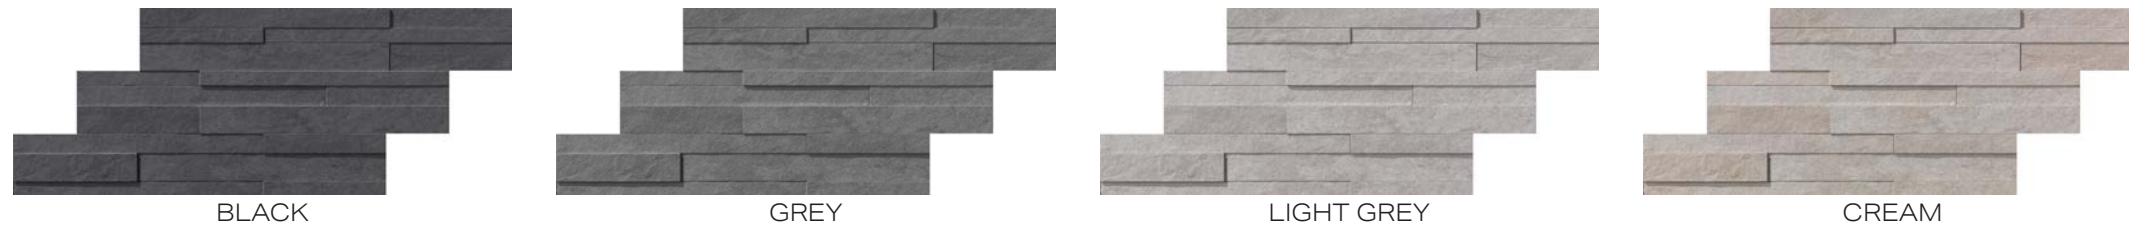

3D STACK ON 12"x24" SHEET | HONED OR MATTE