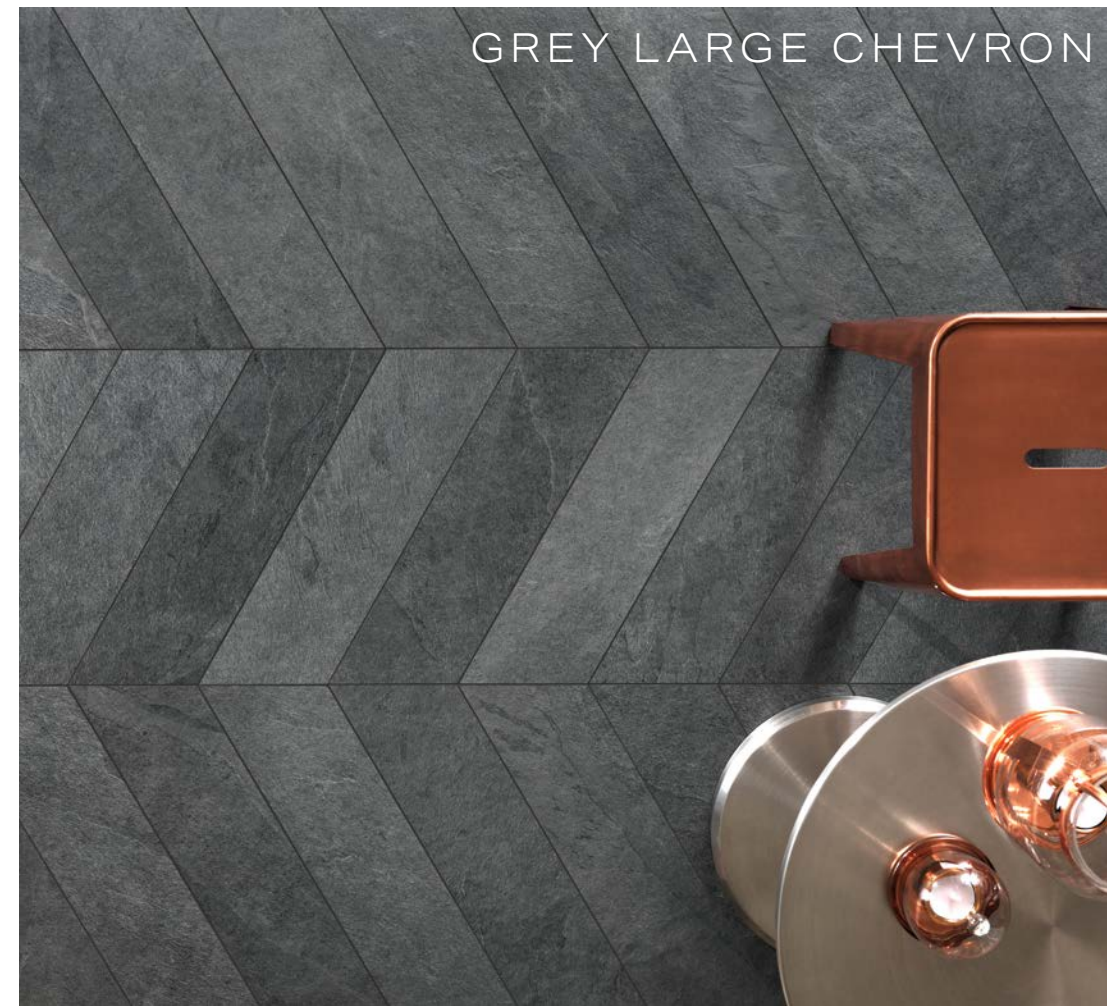

GREY LARGE CHEVRON