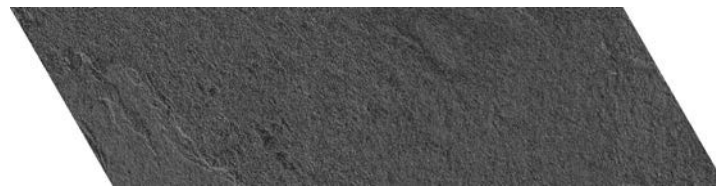

CASCADE

PORCELAIN TILE

LARGE CHEVRON | LEFT 19.5"x5.75" MATTE

BLACK

GREY

LIGHT GREY

CREAM

LARGE CHEVRON | RIGHT 19.5"x5.75" MATTE