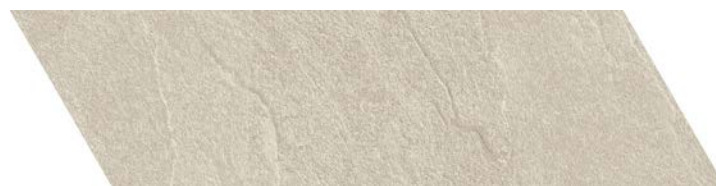

CASCADE

PORCELAIN TILE

LARGE CHEVRON | LEFT 19.5"x5.75" MATTE

LARGE CHEVRON | RIGHT 19.5"x5.75" MATTE

CREAM

MEDIUM CHEVRON | LEFT 15.375"x6.625" MATTE

MEDIUM CHEVRON | RIGHT 15.375"x6.625" MATTE