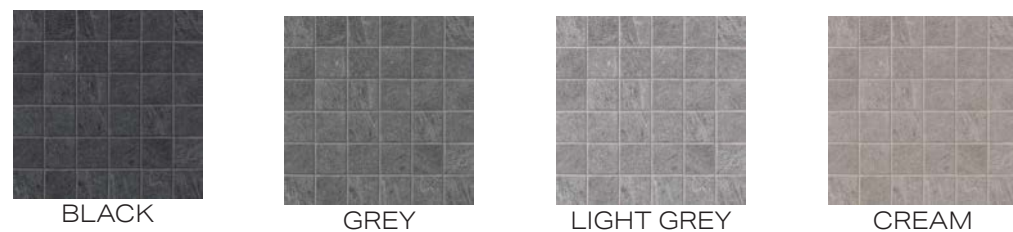

PORCELAIN TILE

SMALL CHEVRON | LEFT 3.25"x7.625" MATTE SMALL CHEVRON | RIGHT 3.25"x7.625" MATTE

3D STACK ON 12"x24" SHEET | HONED OR MATTE

RANDOM STRIP ON 12"x24" SHEET | HONED OR MATTE

3"x12" BRICK ON 12"x24" SHEET | HONED OR MATTE

2"x2" ON 12"x12" SHEET | HONED OR MATTE

CASCADE

PORCELAIN TILE

					
		BLACK	GREY	LIGHT GREY	CREAM
	4"x24"x9.5MM BULLNOSE	HONED MATTE	HONED MATTE	HONED MATTE	HONED MATTE
	13"x24"x9.5MM STAIRTREAD	GRIP	GRIP	GRIP	GRIP
	13"x48"x9.5MM STAIRTREAD	HONED MATTE	HONED MATTE	HONED MATTE	HONED MATTE
	13"x48"x9.5MM STAIRTREAD CORNER LEFT OR RIGHT	HONED MATTE	HONED MATTE	HONED MATTE	HONED MATTE
	13"x13"x9.5MM STAIRTREAD CORNER UNIVERSAL	GRIP	GRIP	GRIP	GRIP