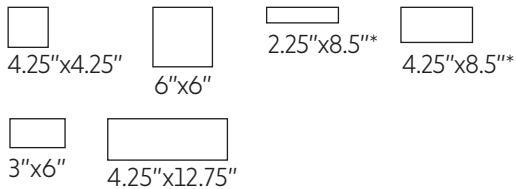

AVAILABLE SIZES

*Available colors: Bone, Khaki, Smoke, White, Black, Russet, Chocolate Brown, Coffee, Dark Grey, Dark Brown, Graphite, Umber, Tan

FINISH

Glossy

TRIM

Bullnose | 2"x6" (finished edge is on long side), 2"x2" (available with finished edge on one or two sides), 2.125"x8.5"* (available with finished edge on long or short side), 2.125"x2.125"*, 3"x6" (available with finished edge on long or short side), 3"x3", 4.25"x8.5"* (finished edge is on long side), 4.25"x12.75" (available with finished edge on long or short side), 4.25"x4.25" (available with finished edge on one or two sides), 6"x6" (available with finished edge on one or two sides)

Cove Base, Sanitary Cove Base, Outside Corners

4.25"x4.25", 4.25"x6", 6"x6"

Available in select colors only

TECHNICAL DATA

Specification Reference	Test Method	Test Result
Water Absorption	ASTM C373	< 20%
Breaking Strength	ISO 13006	> 150lbs
MOHS		8