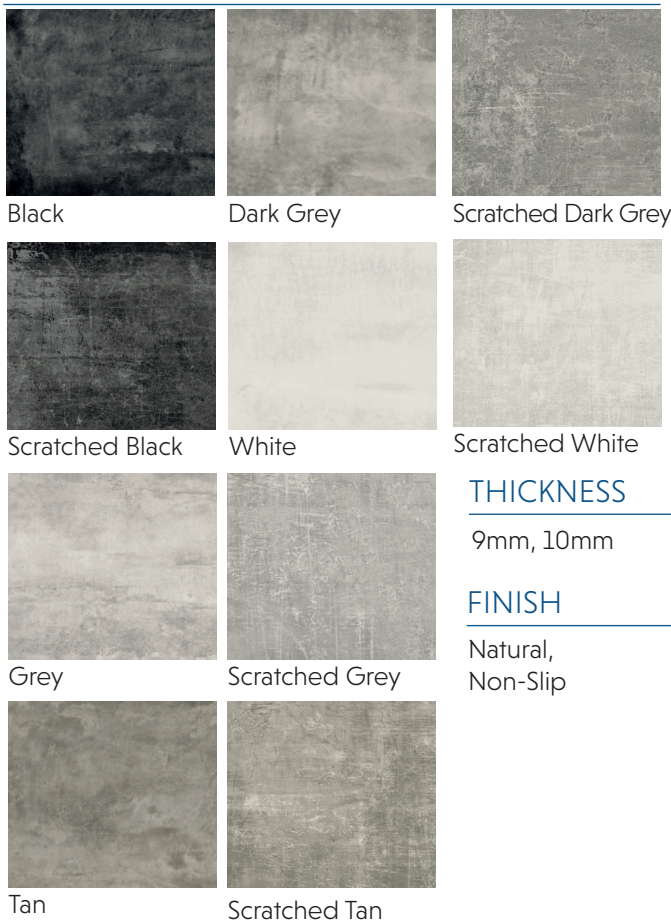

DESCRIPTION

With the surplus of concrete looks, Rebel is true to its name - sticking out from the crowd. The rough urban concrete look is taken to the next level with added scratches, splits and cracks. This damaged look will be a welcome addition to any industrial or urban design. Rebel's color palette of black, white, light grey, grey, and dark grey allows you, as a designer, to dictate how rebellious you want to be with your design.

COLORS

AVAILABLE SIZES

12"x24"	12"x48"
24"x48"	24"x24"

TRIM

TECHNICAL DATA*

Specification Reference	Test Method	Test Result
DCOF	ANSI A137.1	≥ 0.42
Water Absorption	ISO 10545-3	≤ .1%

*All technical data was supplied by the manufacturer and is being provided by CMC for informational purposes only. Exact test results should be requested from your CMC contact.