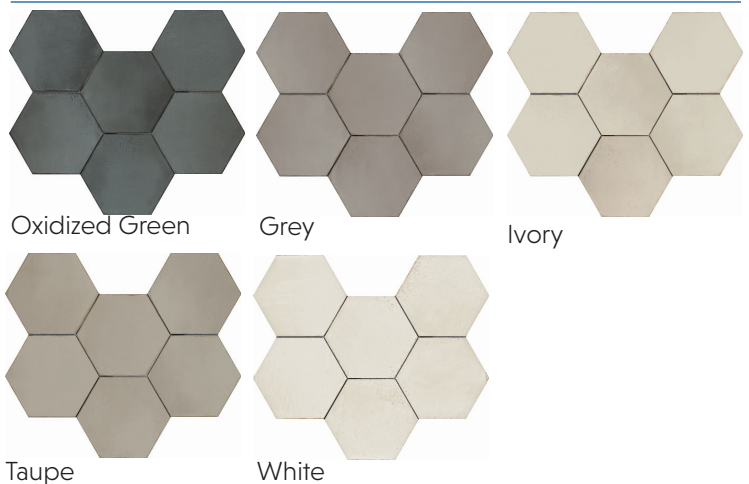

AVAILABLE SIZES

DECOR - HEX