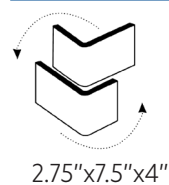

SERIES DESCRIPTION

Resort is your classic brick look. The tone-on-tone variations and rough edges give this collection a worn look.

COLORS

DECOR

AVAILABLE SIZES

DECOR - HEX

FINISHES

Natural

THICKNESS

9.5mm

TRIM

TECHNICAL DATA*

Specification Reference	Test Method	Test Result
DCOF	ANSI A137.1	≤ 0.42

*All technical data was supplied by the manufacturer and is being provided by CMC for informational purposes only. Exact test results should be requested from your CMC contact.

DECOR - PATTERNED HEX