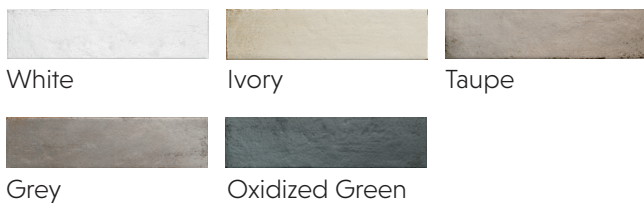

SERIES DESCRIPTION

Resort is your classic brick look. The tone-on-tone variations and rough edges give this collection a worn look.

COLORS

DECOR

AVAILABLE SIZES

DECOR - HEX

FINISHES

Natural

THICKNESS

9.5mm

TRIM

TECHNICAL DATA*

Specification Reference	Test Method	Test Result
DCOF	ANSI A137.1	≤ 0.42

*All technical data was supplied by the manufacturer and is being provided by CMC for informational purposes only. Exact test results should be requested from your CMC contact.

DECOR - PATTERNED HEX