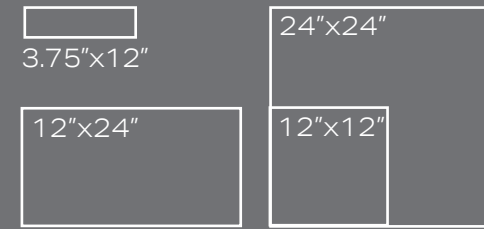

FOREVER

PORCELAIN TILE

SIZES