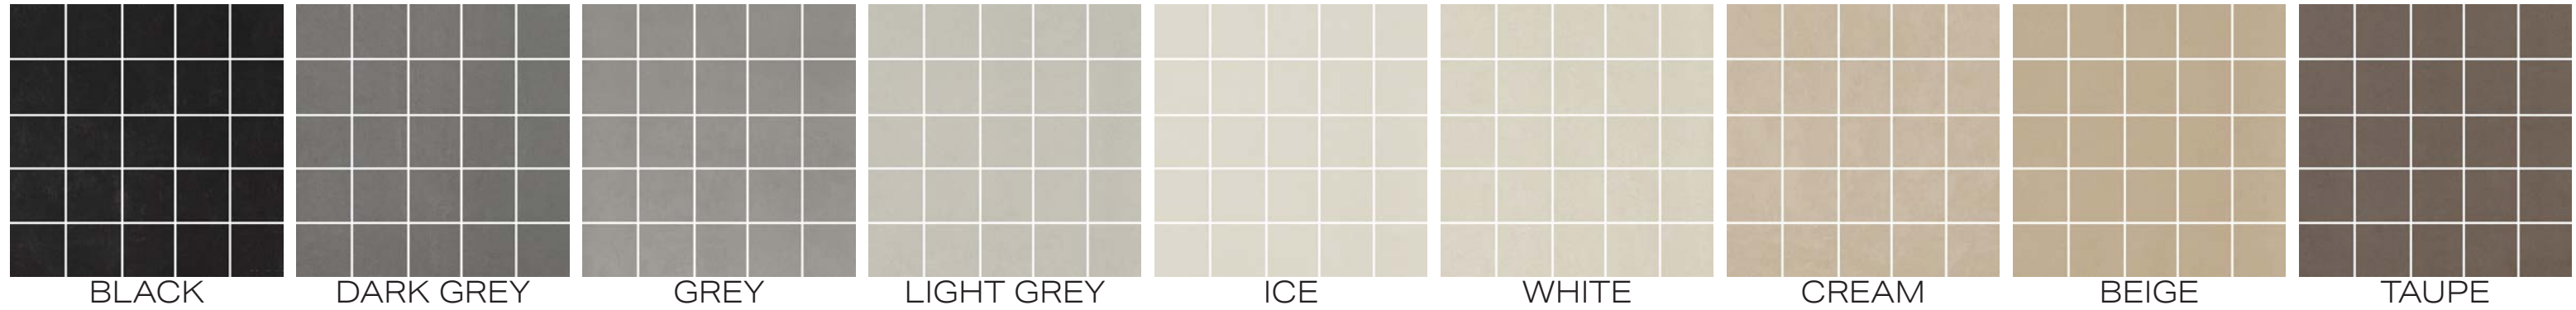

DECOR | 2"x2" MOSAIC ON 12"x12"x10MM SHEET | MATTE

TRIM | AVAILABLE IN ALL COLORS. POLISHED BULLNOSE ONLY IN MARKED AVAILABLE COLORS.