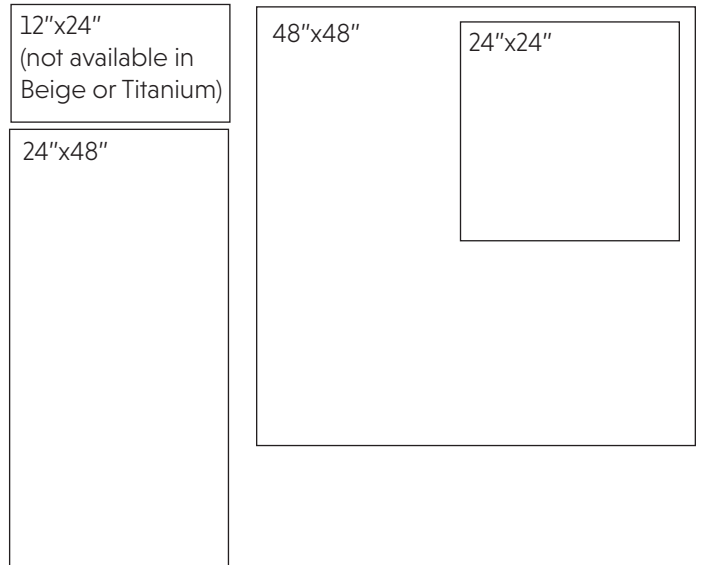

Beige

AVAILABLE SIZES

THICKNESS

10.5mm

FINISH

Brush-Hammered (available in limited sizes and colors)
 Polished
 Natural

TECHNICAL DATA*

Specification Reference	Test Method	Test Result
Water Absorption	ISO 10545-3	<0.1%
Abrasion Resistance	ISO 10545-6	140 mm ³
DCOF	DCOF AcuTest	≥ 0.42