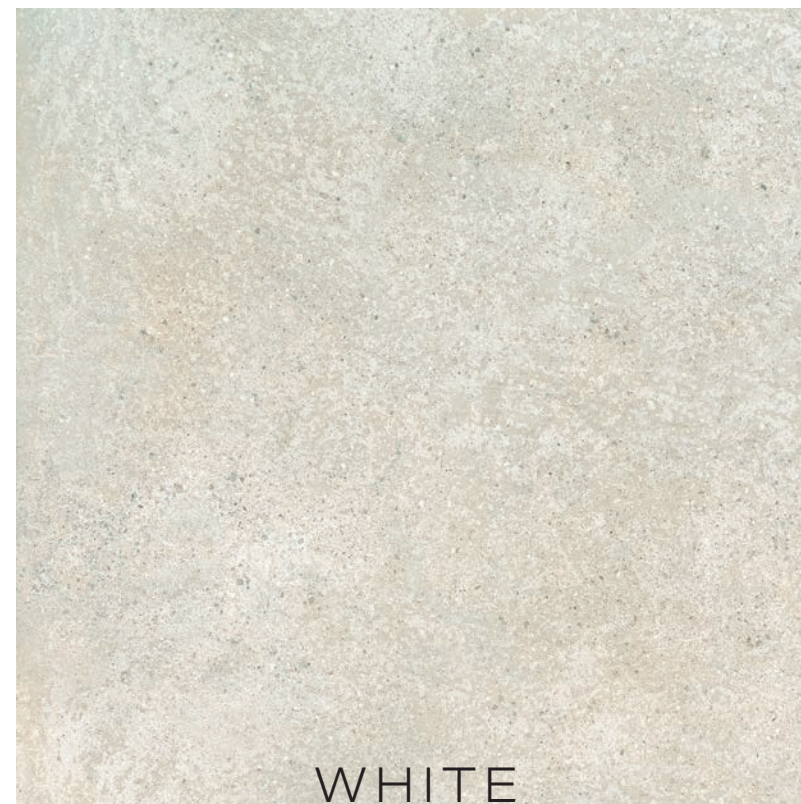

MASH

PORCELAIN PAVER TILE

SIZES

24"x24"

36"x36"

FINISH

TEXTURED

THICKNESS

20MM

LEAD TIME + LOCATION

6-8 WEEKS | ITALY

RECYCLED CONTENT

20% - DARK GREY | PRE-CONSUMER

TECHNICAL DATA

SPECIFICATION REFERENCE	TEST METHOD	TEST RESULT
BREAKING STRENGTH	ISO 10545-4	R=48 N/MM2, S=12500 N
WATER ABSORPTION	ISO 10545-3	<0.1%
ABRASION RESISTANCE	ISO 10545-6	<150 MM3
DCOF	ANSI A137.1	≥0.42

Shade
V2
Variation

**All technical data was supplied by the manufacturer and is being provided by CMC for informational purposes only. Exact test results should be requested from your CMC contact.

WHITE