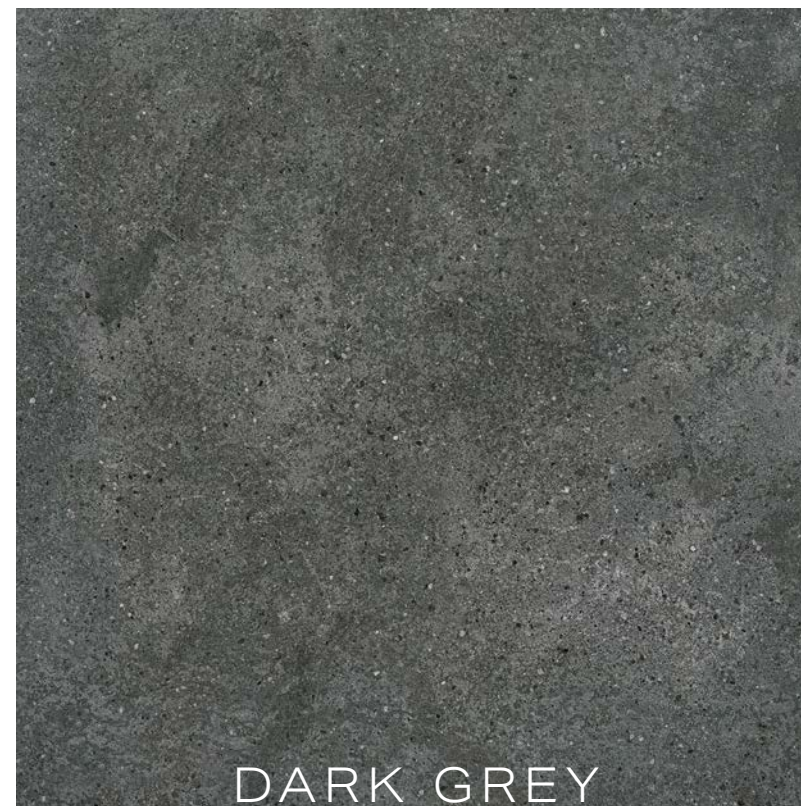

MASH

PORCELAIN PAVER TILE

SIZES

24"x24"

36"x36"

FINISH

TEXTURED

THICKNESS

20MM

LEAD TIME + LOCATION

6-8 WEEKS | ITALY

RECYCLED CONTENT

20% - DARK GREY | PRE-CONSUMER

TECHNICAL DATA

SPECIFICATION REFERENCE	TEST METHOD	TEST RESULT
BREAKING STRENGTH	ISO 10545-4	R=48 N/MM2, S=12500 N
WATER ABSORPTION	ISO 10545-3	<0.1%
ABRASION RESISTANCE	ISO 10545-6	<150 MM3
DCOF	ANSI A137.1	≥0.42

Shade
V2
Variation

**All technical data was supplied by the manufacturer and is being provided by CMC for informational purposes only. Exact test results should be requested from your CMC contact.

DARK GREY