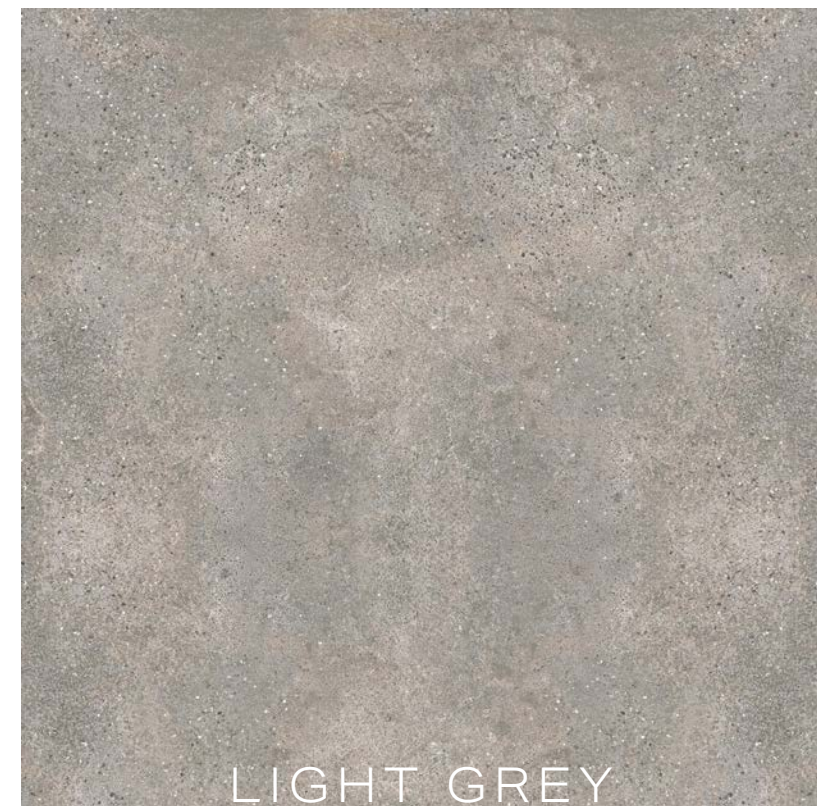

MASH

PORCELAIN PAVER TILE

SIZES

24"x24"

36"x36"

FINISH

TEXTURED

THICKNESS

20MM

LEAD TIME + LOCATION

6-8 WEEKS | ITALY

RECYCLED CONTENT

20% - DARK GREY | PRE-CONSUMER

TECHNICAL DATA

SPECIFICATION REFERENCE	TEST METHOD	TEST RESULT
BREAKING STRENGTH	ISO 10545-4	R=48 N/MM2, S=12500 N
WATER ABSORPTION	ISO 10545-3	<0.1%
ABRASION RESISTANCE	ISO 10545-6	<150 MM3
DCOF	ANSI A137.1	≥0.42

Shade
V2
Variation

**All technical data was supplied by the manufacturer and is being provided by CMC for informational purposes only. Exact test results should be requested from your CMC contact.

LIGHT GREY