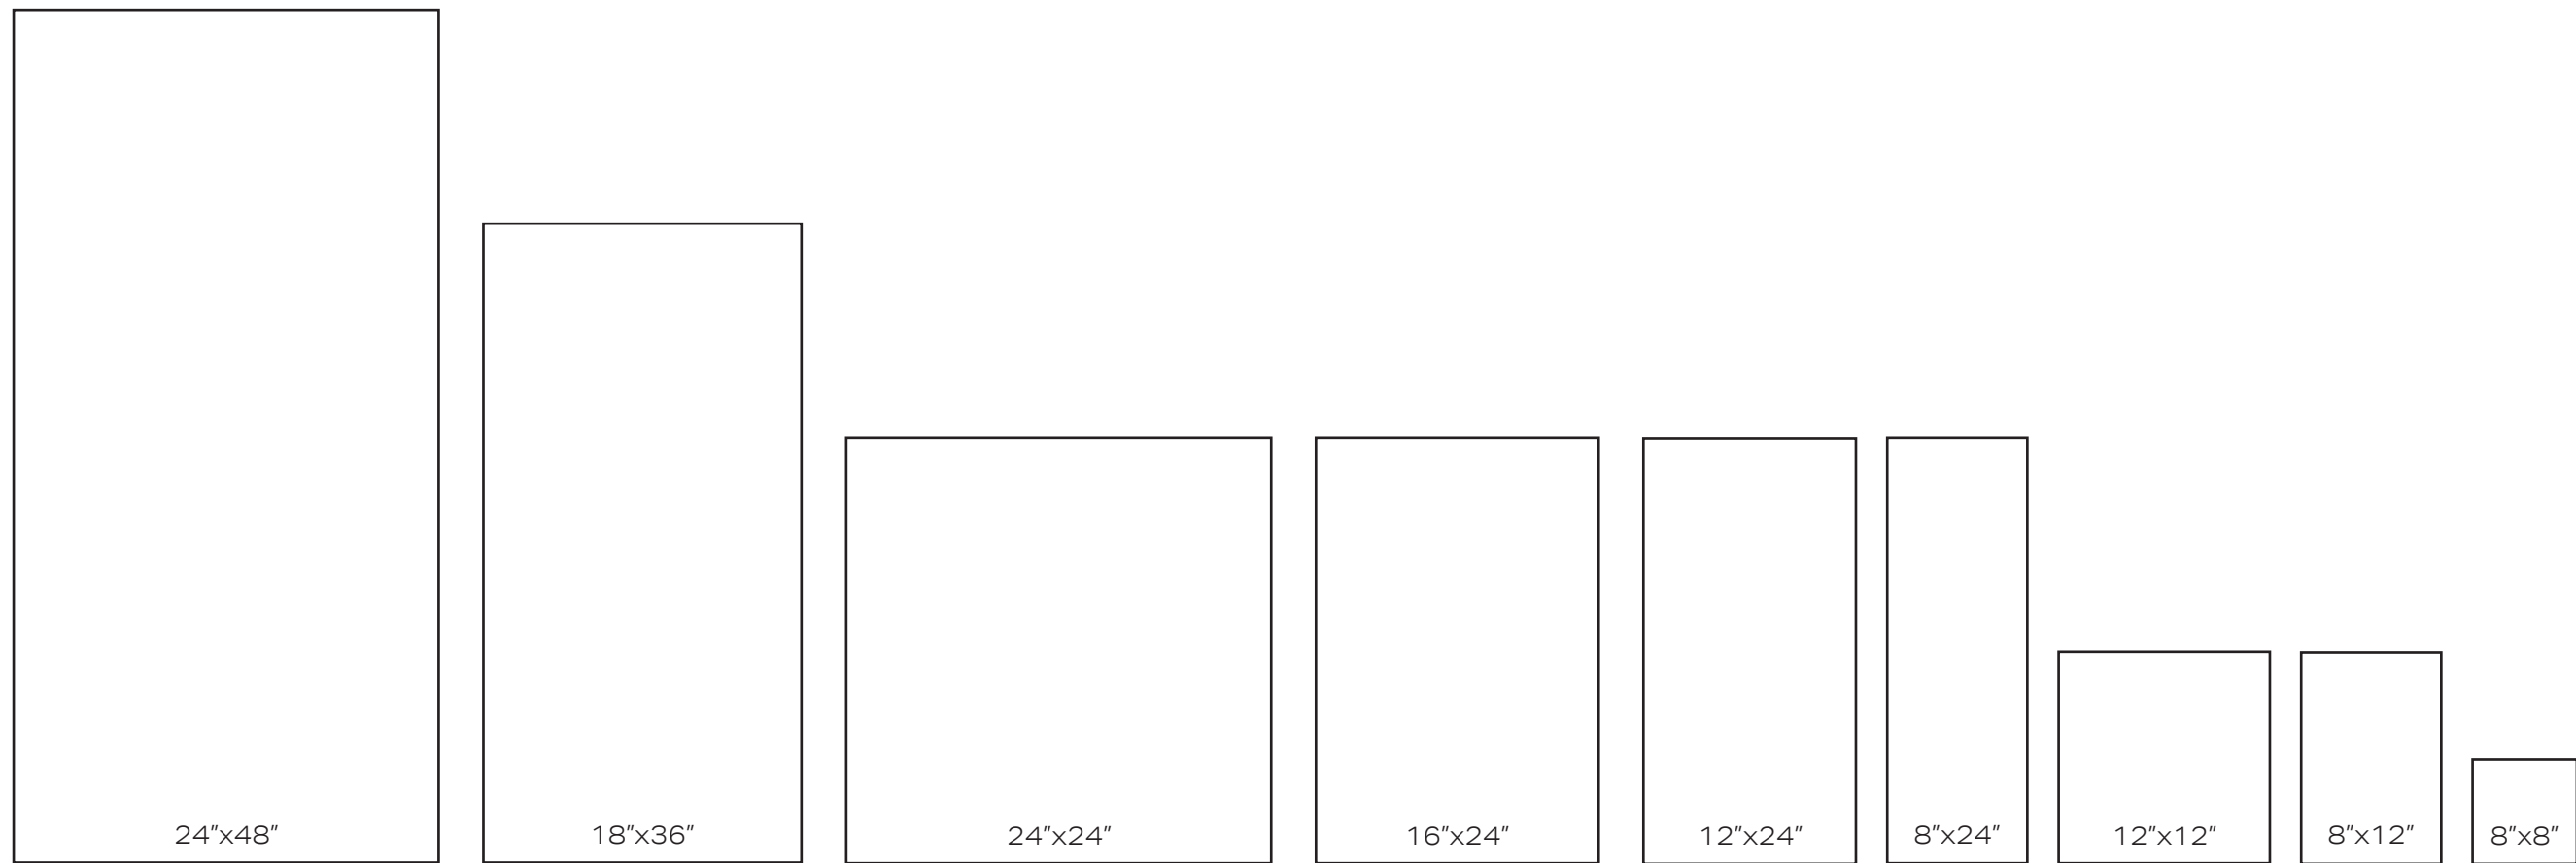

MINERALIZED

PORCELAIN TILE

PLEASE REFER TO CUTSHEET FOR SIZE + FINISH + THICKNESS SPECIFICS