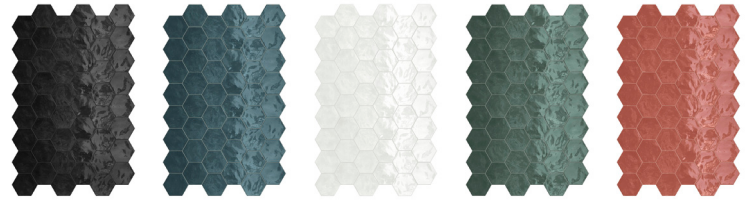

DESCRIPTION

The ever-desired hex mosaic is here in a subtly bold way. Not only does Placid offer a glossy and matte finish, but it has the best of both worlds with a mix of fabric, glossy and matte to create even more interest. The Scandinavian inspired colors ensure Placid is a welcomed addition to any design.

COLORS

Black Blue Red

Green Cream White Mix

Grey Mix Pink Mix Blue Mix

AVAILABLE SIZES

12"x12" sheet (1.7"x1.5" Hex) | Matte and Mix colors
 6"x7" sheet (1.7"x1.5" Hex) | Glossy colors
 6"x7" (ceramic white body)

WALL COLORS

Black Blue Cream Green Red

FINISHES

Matte, Glossy (for wall only)

THICKNESS

4mm, 10mm

TECHNICAL DATA* | PORCELAIN MOSAICS

Specification Reference	Test Method	Test Result
DCOF	DCOF Acu Test	≥ 0.42
Water Absorption	EN ISO 10545-3	≤ .05%
Breaking Strength	ISO 10545-4	≥ 175
Scratch Hardness	MOHS	8