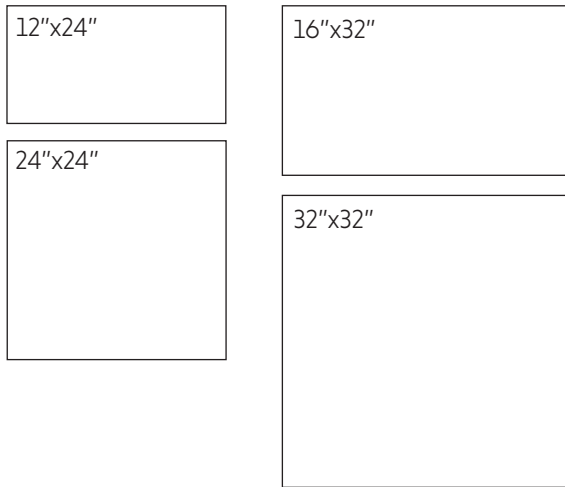

AVAILABLE SIZES

TECHNICAL DATA*

Specification Reference	Test Method	Test Result
DCOF	DCOF	≥ 0.42
Water Absorption	ISO 10545-3	≤ 0.01%
Breaking Strength	ISO 10545-4	≥ 50N/mm²
Abrasion Resistance	ISO 10545-7	IV
Scratch Hardness	MOHS	8

*All technical data was supplied by the manufacturer and is being provided by CMC for informational purposes only. Exact test results should be requested from your CMC contact.