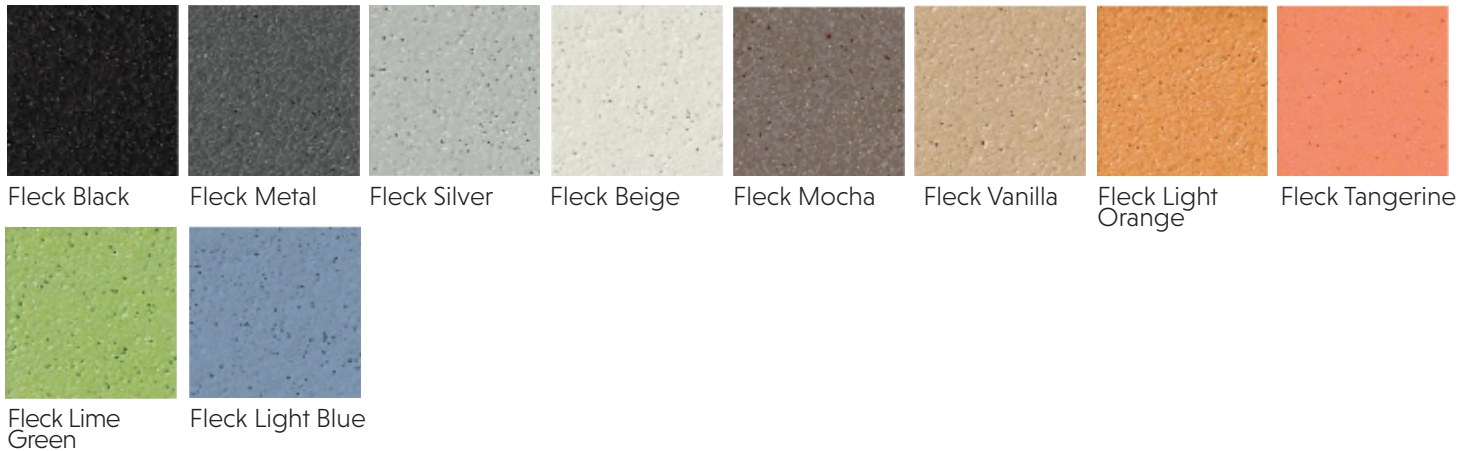

12"x12" ANTI-SLIP - 14MM OR 8.3MM (each color is also available in Fleck) *available in 8.3mm only

Black Metal* Steel Silver* Mocha* Beige Bone Beige*

6"x6" ANTI-SLIP - 12MM OR 8.3MM (each color is also available in Fleck)

Black Metal* Steel Mocha Silver Beige Bone Beige

Vanilla Blue Metal

4"x4" ANTI-SLIP - 12MM OR 8.3MM

Black Bone Steel Mocha* Beige Vanilla

4"x4" ANTI-SLIP - 12MM (each color is also available in Fleck)

Steel Khaki

8"x8" & 4"x4" ANTI-SLIP - 8.3MM

18"x18" & 12"x12" U4 P4+ -11MM (each color, except Silver & Ivory, is also available in Fleck)

12"x12"(14MM) & 8"x8"(12MM) U4 P4S (each color is also available in Fleck)

6"x6"(12MM) U4 P4S