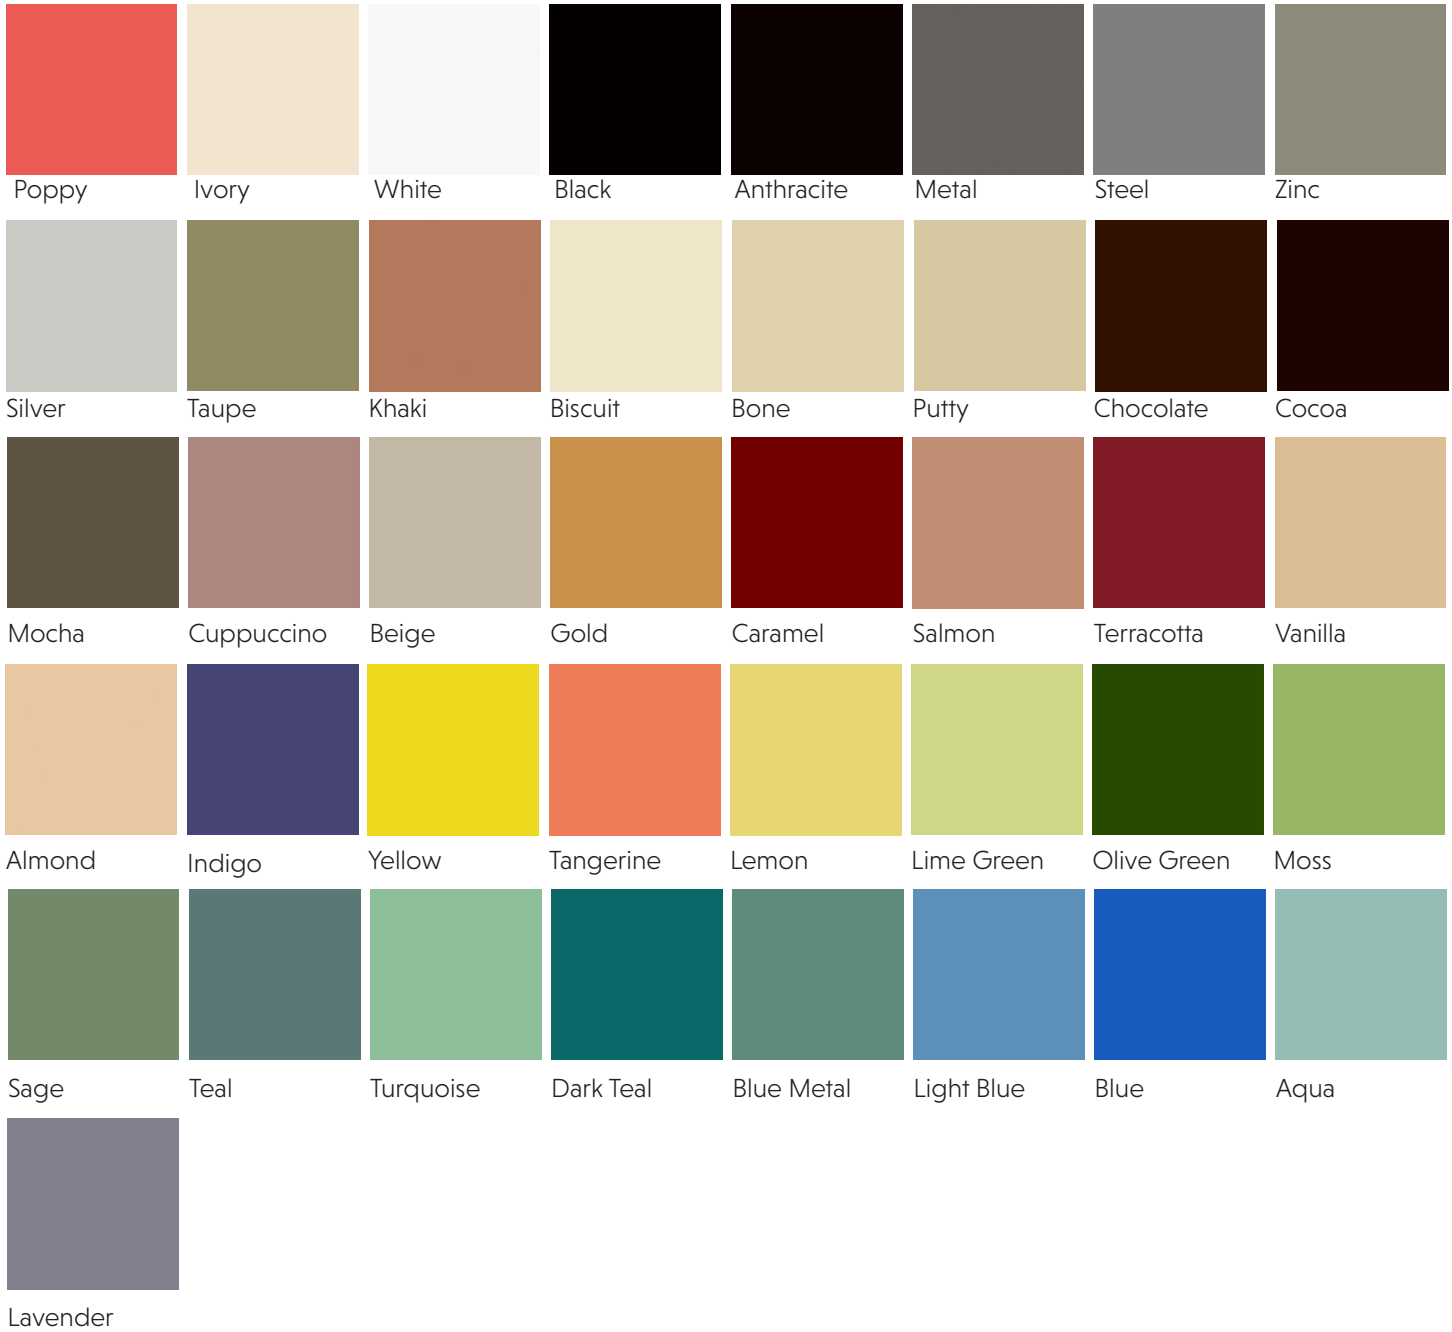

NUMBERED

12"x12" PORCELAIN TILE - 8.3MM (MATTE & HONED FINISHES) - 7.6MM (POLISHED FINISH)