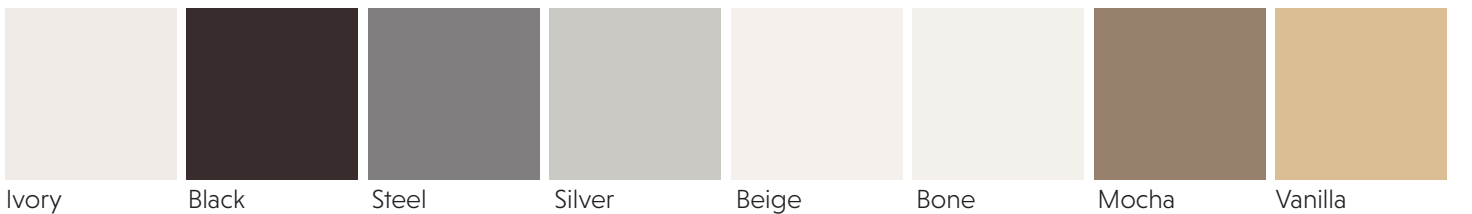

24"x24" STRUCTURED (10.5MM) & 12"x24" STRUCTURED (9.2MM)

12"x12" STRUCTURED - 8.3MM Each color, except Silver & Ivory, is also available in Fleck

6"x6" STRUCTURED - 8.3MM

Fleck Anthracite Fleck Steel Fleck Zinc Fleck Beige Fleck Mocha

12"x12" ANTI-SLIP - 14MM OR 8.3MM (each color is also available in Fleck) *available in 8.3mm only

Black Metal* Steel Silver* Mocha* Beige Bone Beige*

6"x6" ANTI-SLIP - 12MM OR 8.3MM (each color is also available in Fleck)

Black Metal* Steel Mocha Silver Beige Bone Beige

Vanilla Blue Metal

4"x4" ANTI-SLIP - 12MM OR 8.3MM

Black Bone Steel Mocha* Beige Vanilla

4"x4" ANTI-SLIP - 12MM (each color is also available in Fleck)

Steel Khaki

8"x8" & 4"x4" ANTI-SLIP - 8.3MM

18"x18" & 12"x12" U4 P4+ -11MM (each color, except Silver & Ivory, is also available in Fleck)

12"x12"(14MM) & 8"x8"(12MM) U4 P4S (each color is also available in Fleck)

6"x6"(12MM) U4 P4S