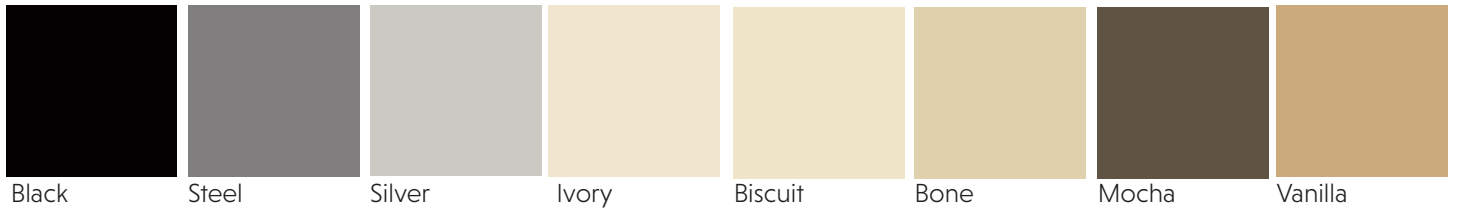

18"x18" PORCELAIN TILE - FLECK - 9.2MM (MATTE FINISH) - 8.5MM (POLISHED FINISH)