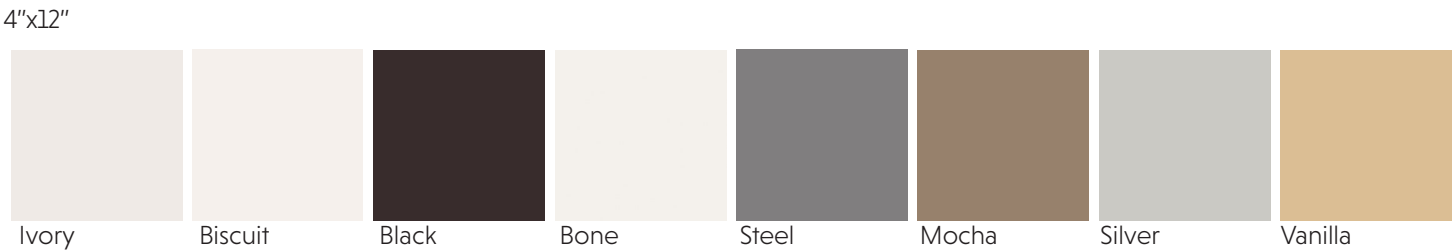

4"x12" PORCELAIN TILE - 8.3MM - MATTE FINISH ONLY - these 8 colors are available in through body porcelain