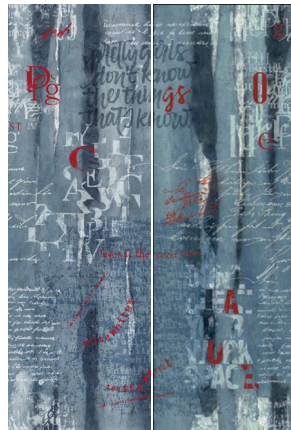

## DESCRIPTION

Artistic wall decoration meets the ultra-thin porcelain tile: countless ideas and design suggestions to transform the spaces in which we live in an exciting way. Twelve wonderful decorations with deep textures and elegant design, printed in high definition. Large slabs measuring 1x3 meters, thin and light like wallpaper, but strong and resistant to humidity, perfect for interior design projects which dare to give architectural spaces a unique and prestigious feel.

## COLORS

# WONDERWALL

COLORS

Neoclassic A Neoclassic B Neoclassic C

Script A Script B

Lotus A Lotus B Lotus C

Patchwork A Patchwork B

Rose Garden Cream

Rose Garden Ash