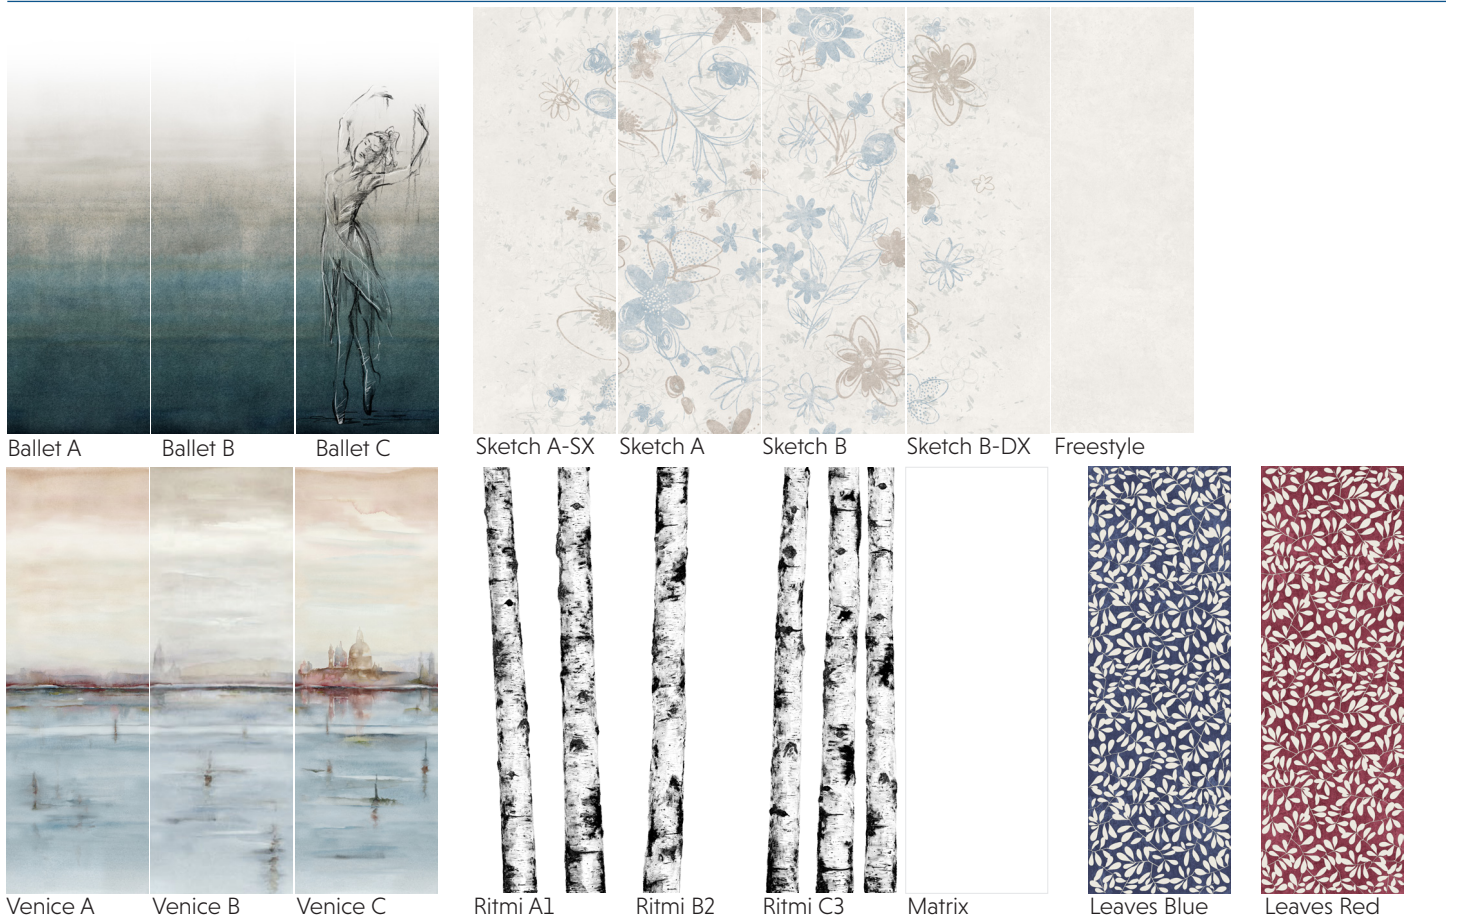

## DESCRIPTION

Artistic wall decoration meets the ultra-thin porcelain tile: countless ideas and design suggestions to transform the spaces in which we live in an exciting way. Twelve wonderful decorations with deep textures and elegant design, printed in high definition. Large slabs measuring 1x3 meters, thin and light like wallpaper, but strong and resistant to humidity, perfect for interior design projects which dare to give architectural spaces a unique and prestigious feel.

## COLORS

# WONDERWALL

COLORS

Neoclassic A Neoclassic B Neoclassic C

Script A Script B

Lotus A Lotus B Lotus C

Patchwork A Patchwork B

Rose Garden Cream

Rose Garden Ash

# WONDERWALL

creative  
materials  
corporation

SIZES KERLITE 3PLUS (3.5MM THICKNESS)

39"x118"

39"x39"  
Available in Matrix only