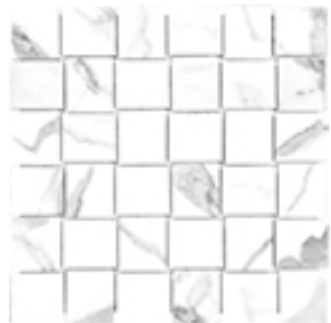

COLOR IMAGES SHOW RANGE OF PRODUCT

	CALACATTA	STATUARIO	VOLAKAS	BIANCO LASA	ZEBRINO	NORDIC GREY	WHITE WOODEN	BIANCO VENEZIA
4"x12"x8.5MM	POLISHED	POLISHED	POLISHED	POLISHED	POLISHED	POLISHED	POLISHED	POLISHED
10.5"x32"x9MM	POLISHED	POLISHED	POLISHED					
16"x32"x9MM	POLISHED	POLISHED	POLISHED	POLISHED	POLISHED	POLISHED	POLISHED	POLISHED
12"x24"x8.3MM	MATTE POLISHED	MATTE POLISHED	MATTE POLISHED	MATTE POLISHED	MATTE POLISHED	MATTE POLISHED	MATTE POLISHED	MATTE POLISHED
24"x24"x8.3MM	MATTE POLISHED	MATTE POLISHED	MATTE POLISHED			MATTE POLISHED		MATTE POLISHED
24"x48"x9MM	POLISHED	POLISHED	POLISHED	POLISHED	POLISHED		POLISHED	
 3"x12"x8.3MM BULLNOSE	MATTE POLISHED	MATTE POLISHED	MATTE POLISHED	MATTE POLISHED	MATTE POLISHED	MATTE POLISHED	MATTE POLISHED	MATTE POLISHED
				MATTE POLISHED			MATTE POLISHED	

AFFINITY

GLAZED PORCELAIN TILE

MOSAIC |
2"x2" BASKET WEAVE ON 12"x12"x8.3MM
AVAILABLE IN MATTE + POLISHED

MOSAIC |
1.25" HEXAGON ON 12"x12"x9MM
AVAILABLE IN POLISHED ONLY

MOSAIC |
FRAME ON 12"x12"x9MM
AVAILABLE IN POLISHED ONLY

MOSAIC |
LANTERN ON 12"x12"x9MM
AVAILABLE IN POLISHED ONLY

CALACATTA

ZEBRINO

CALACATTA

ZEBRINO

CALACATTA

ZEBRINO

CALACATTA