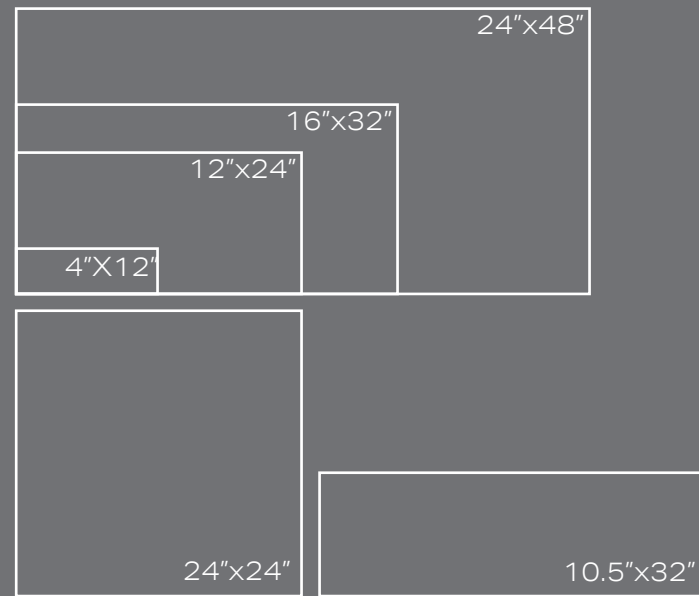

AFFINITY

GLAZED PORCELAIN TILE

SIZES