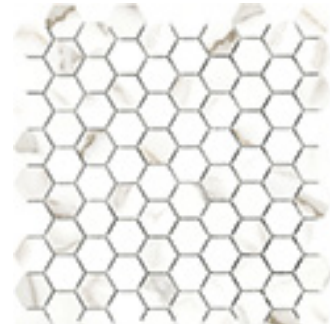

COLOR IMAGES SHOW RANGE OF PRODUCT

	CALACATTA	STATUARIO	VOLAKAS	BIANCO LASA	ZEBRINO	NORDIC GREY	WHITE WOODEN	BIANCO VENEZIA
4"x12"x8.5MM	POLISHED	POLISHED	POLISHED	POLISHED	POLISHED	POLISHED	POLISHED	POLISHED
10.5"x32"x9MM	POLISHED	POLISHED	POLISHED					
16"x32"x9MM	POLISHED	POLISHED	POLISHED	POLISHED	POLISHED	POLISHED	POLISHED	POLISHED
12"x24"x8.3MM	MATTE POLISHED	MATTE POLISHED	MATTE POLISHED	MATTE POLISHED	MATTE POLISHED	MATTE POLISHED	MATTE POLISHED	MATTE POLISHED
24"x24"x8.3MM	MATTE POLISHED	MATTE POLISHED	MATTE POLISHED			MATTE POLISHED		MATTE POLISHED
24"x48"x9MM	POLISHED	POLISHED	POLISHED	POLISHED	POLISHED		POLISHED	
 3"x12"x8.3MM BULLNOSE	MATTE POLISHED	MATTE POLISHED	MATTE POLISHED	MATTE POLISHED	MATTE POLISHED	MATTE POLISHED	MATTE POLISHED	MATTE POLISHED
				MATTE POLISHED			MATTE POLISHED	

AFFINITY

GLAZED PORCELAIN TILE

MOSAIC |
2"x2" BASKET WEAVE ON 12"x12"x8.3MM
AVAILABLE IN MATTE + POLISHED

MOSAIC |
1.25" HEXAGON ON 12"x12"x9MM
AVAILABLE IN POLISHED ONLY

MOSAIC |
FRAME ON 12"x12"x9MM
AVAILABLE IN POLISHED ONLY

MOSAIC |
LANTERN ON 12"x12"x9MM
AVAILABLE IN POLISHED ONLY

CALACATTA

ZEBRINO

CALACATTA

ZEBRINO

CALACATTA

ZEBRINO

CALACATTA