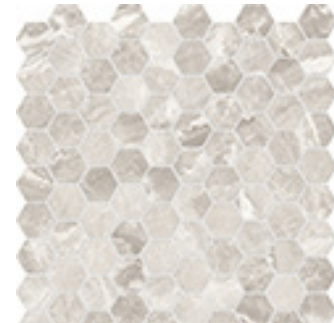

ZEBRINO

NORDIC GREY