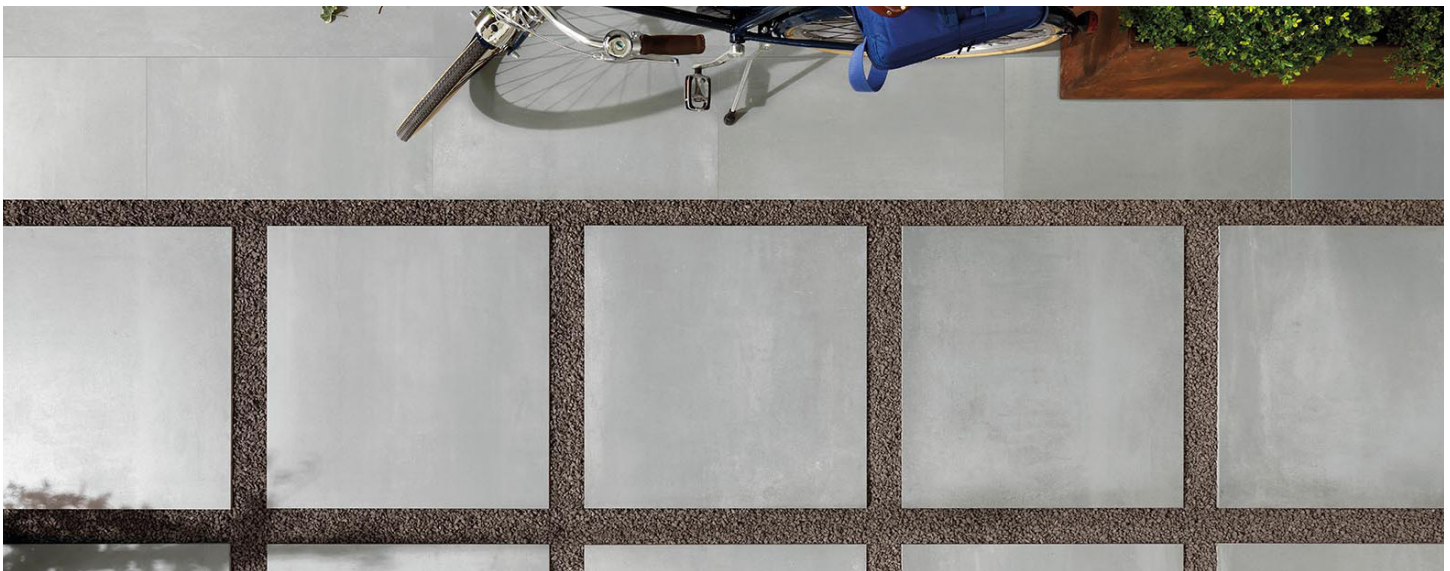

## DESCRIPTION

Metal Effects explores the different ways metal textures reflect light and cast shadows. Subtle color changes and a dramatic raked texture option allow harmonious backgrounds as well as stand-out feature walls. Create unity across your space with large format guaged slabs and standard thickness field tile that match these pavers.

## COLORS

Sand

Steel

Bronze

Gunmetal