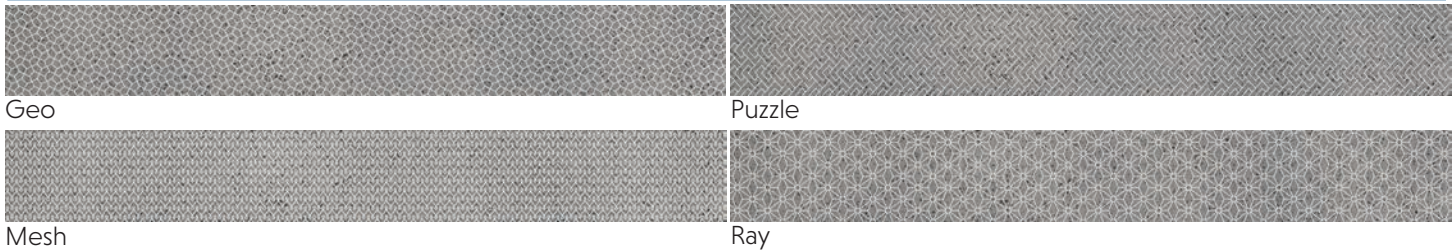

DESCRIPTION

Most basaltine collections are one dimensional - you'd be hard pressed to find a pop of color. Coltina defies that. This collection examines how colors and patterns respond to the grey base of the basaltine. Depending on which color pattern is chosen, you get a different effect. The brightness of the pink pops on the grey body, while the softness of the purple fades away on the grey. With four pattern options to choose from in seven colors, this collection will have you looking for a project to use it on!

BASALTINE LOOK

Grey

COLORS

White

Pink

Rose

Ochre

Green

24"x48" Grey only

4"x24"

All colors except Grey

6"x48" Pattern size

DECOR PATTERNS - 6"X48" GREY BASE WITH WHITE, PINK, ROSE, OCHRE, GREEN, PURPLE, OR BLUE PATTERN.**

Geo

Puzzle

Mesh