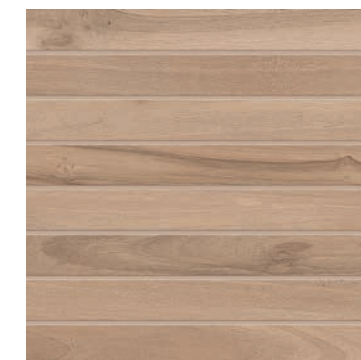

DECOR | 24"x48"x9.5MM CHEVRON | NATURAL OR POLISHED

DECOR | 2"x12" LINEAR MOSAIC ON 12"x12"x9.5MM | NATURAL

DECOR | 1"x8" LINEAR MOSAIC ON 8"x8"x9.5MM | NATURAL

BEIGE