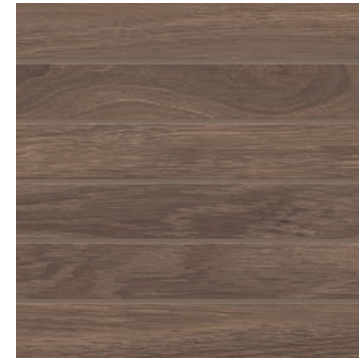

DECOR | 2"x12" LINEAR MOSAIC ON 12"x12"x9.5MM | NATURAL

BROWN