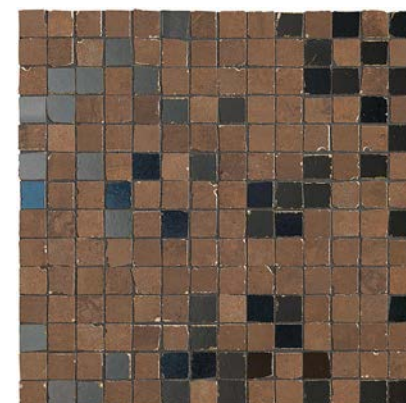

GUNMETAL

STEEL

SILVER

SAND

BRONZE

DECOR | 1"x1" METAL BLEND MOSAIC ON 12"x12"x9MM SHEET | MATTE

GUNMETAL

STEEL

SILVER

SAND

BRONZE