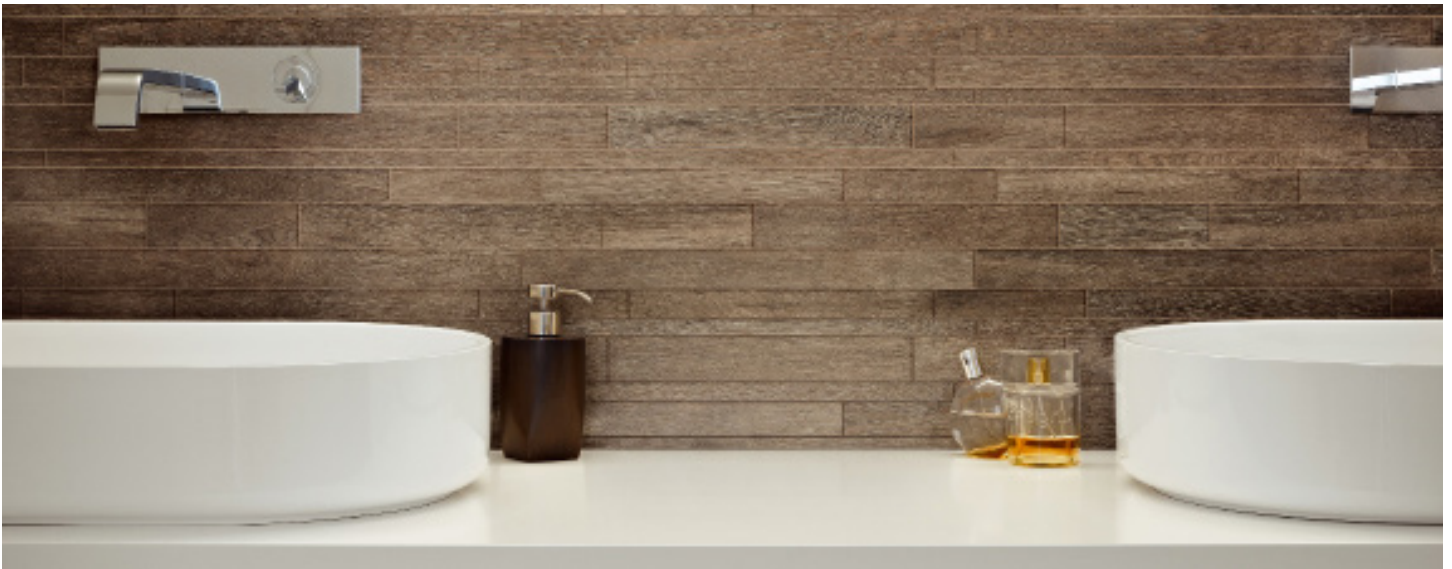

CUT SHEET

TOMORROW

creative
materials
corporation