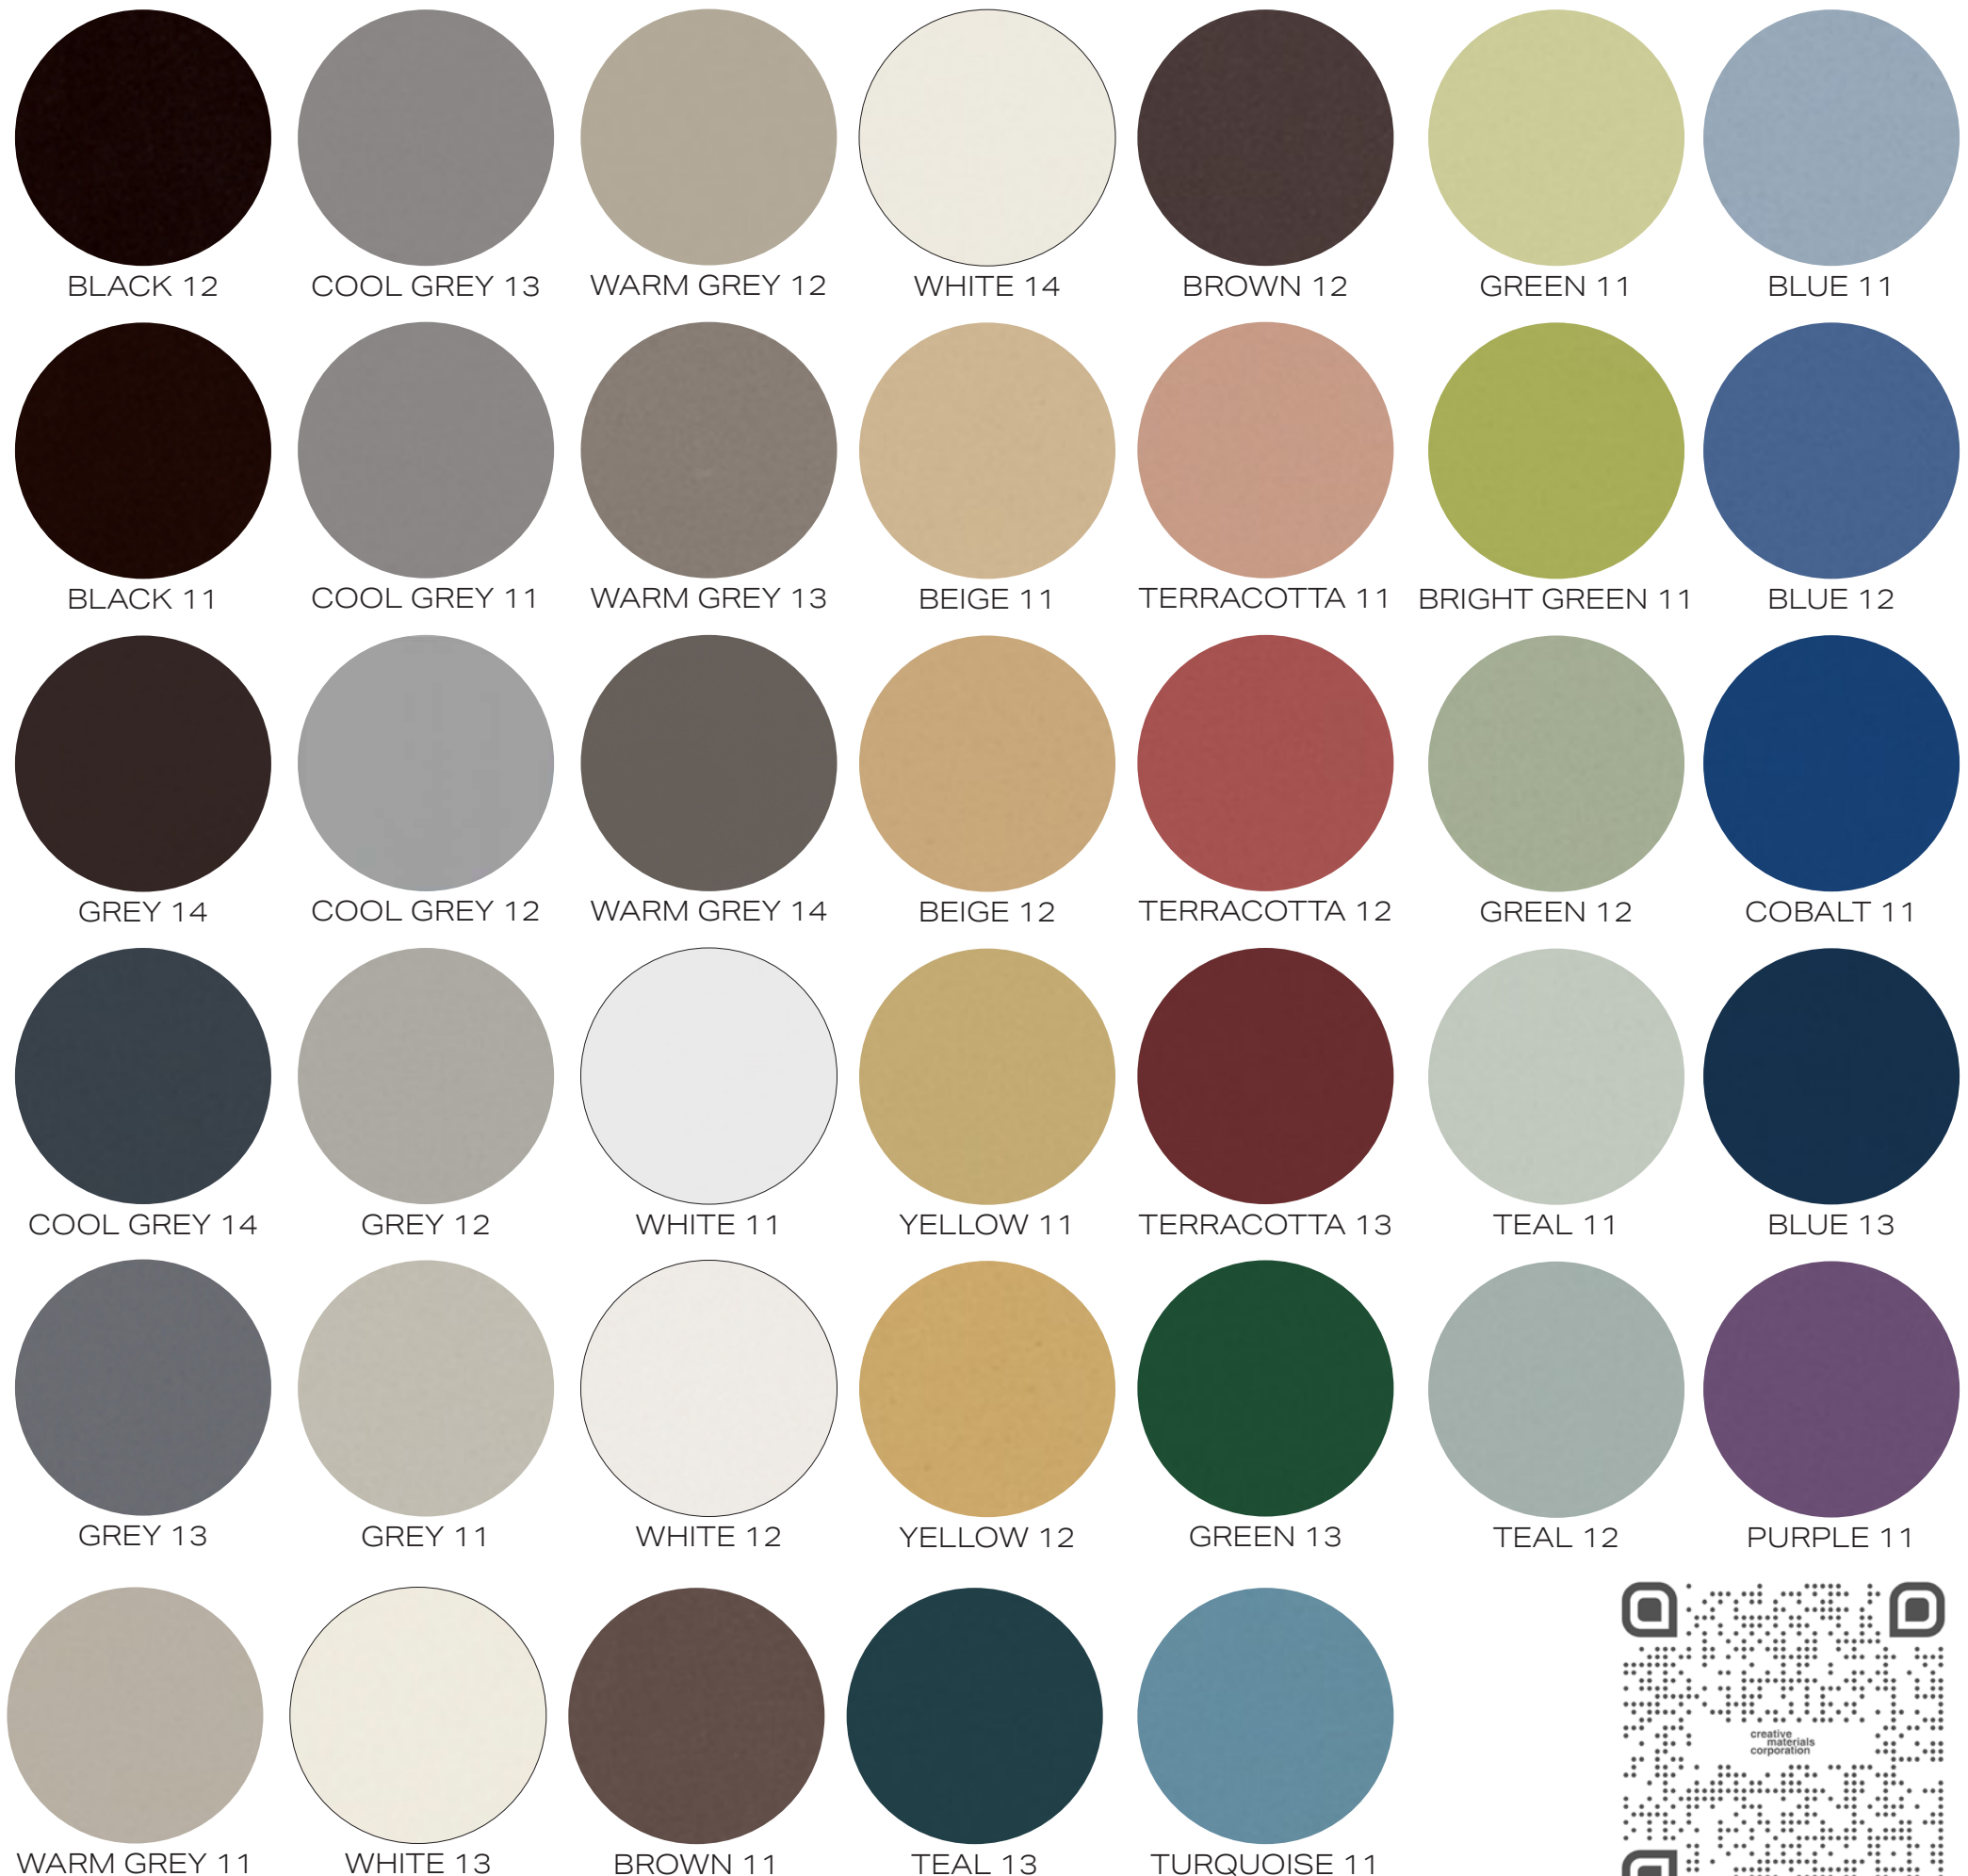

TECHNICAL DATA

SPECIFICATION REFERENCE	TEST METHOD	TEST RESULT
WATER ABSORPTION	EN 10545-3	<0.05%
ABRASION RESISTANCE	EN 10545-6	<120MM3
DCOF	ANSI A137.1	≥0.42**
BREAKING STRENGTH	EN 10545-5	R>45 N/MM2, S>2000 N

**Polished does NOT pass DCOF under this testing. All technical data was supplied by the manufacturer and is being provided by CMC for informational purposes only. Exact test results should be requested from your CMC contact.