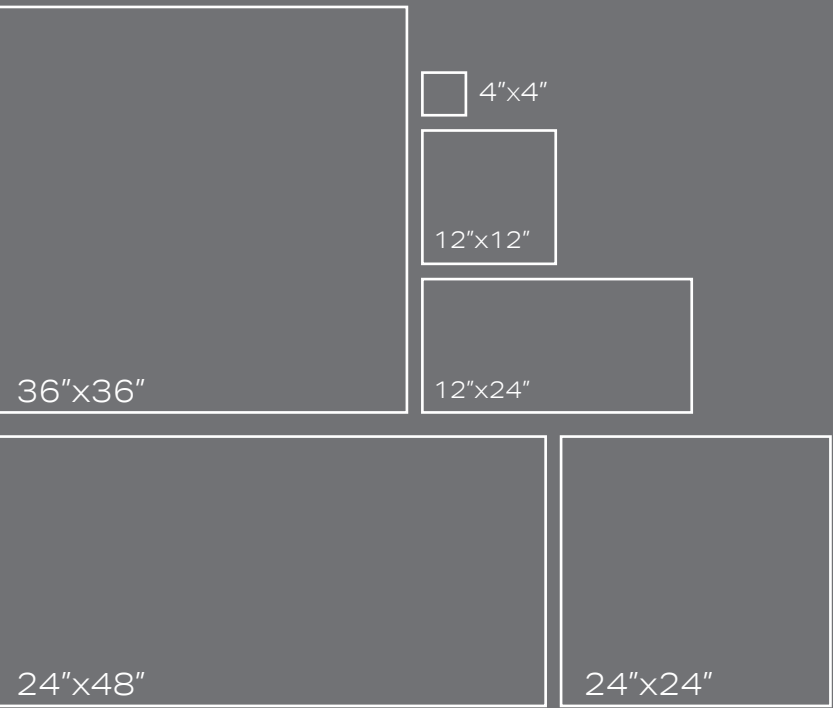

BELLISSIMO

UNGLAZED PORCELAIN TILE