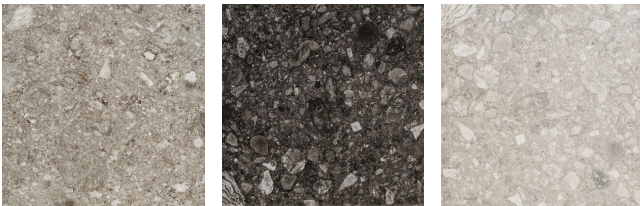

COLORS

Gra

Svart

Vit

TRIM

Bullnose

1.6"x24", 2.875"x24"

Gradino B

13.5"x24"

THICKNESS

9mm
12mm

FINISHES

Natural
Textured

DECOR

12"x12" all colors available

Gra Linear Mosaic