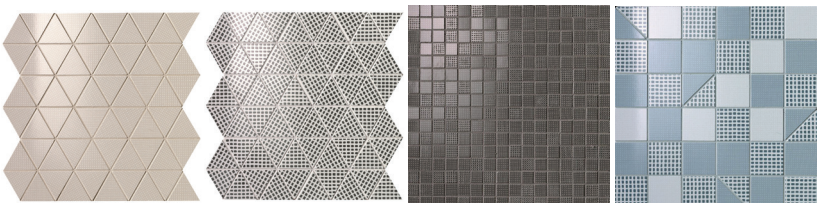

DESCRIPTION

Dot draws inspiration from contemporary wallcoverings with minimal design and subtle color palettes. The pattern of this sleek aesthetic is reminiscent of a dot grid; subtle in some colorways and bolder in others. The collection features unique trims and mosaics allowing you to create interesting visual moments in your design.

COLORS

Grey Light Blue White Rose

Beige Taupe Chocolate

MOSAICS ON A 12"x12" SHEET

2" Triangle Available in all 7 colors
 2" Bold Triangle Available in Blue Bold, and Black Bold
 0.6"x0.6" Square Mosaic Available in all 7 colors
 2" Triangle Square Mix Mosaic Available in Grey, and Light Blue

0.6"x36" Liner - Black & Chrome
 Available in Polished and Satin finishes

0.2"x36" Liner - Orange
 Available in Satin finish

4"x12" Jewel Liner

TRIM

0.4"x12" Outside Edge

Available in all 7 colors, Blue Bold, and Black Bold
Glossy finish only

0.4"x0.4" Outside Corner

Available in all 7 colors, Blue Bold, and Black Bold
Glossy finish only

0.4"x0.6" Outside Corner

Available in Black, and Chrome
Polished and Satin finishes only

0.2"x0.2" Outside Corner