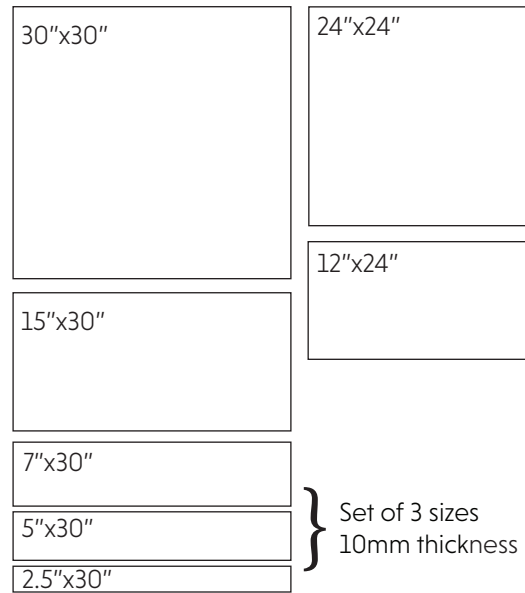

Through-Body Porcelain Tile

AVAILABLE SIZES

TRIM

Bullnose
2.4"x30", 2.4"x24"

DECOR | 2"X2" MOSAIC (12"X12" SHEET)

White

Beige

Grey