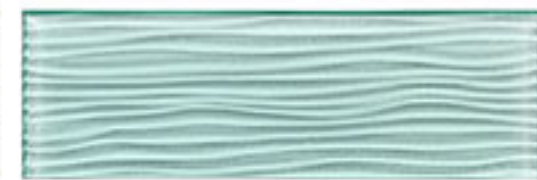

LIGHT GREEN

PERIWINKLE

MEDIUM BLUE

WAVE | 4"x12"x6MM | GLOSSY

DARK GREY

GREY

LIGHT GREY

WHITE

COOL WHITE

AQUAMARINE

LIGHT GREEN

PERIWINKLE

MEDIUM BLUE

creative
materials
corporation