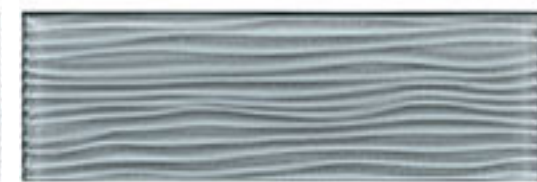

LIGHT GREEN

PERIWINKLE

MEDIUM BLUE

WAVE | 4"x12"x6MM | GLOSSY

DARK GREY

GREY

LIGHT GREY

WHITE

COOL WHITE

AQUAMARINE

LIGHT GREEN

PERIWINKLE

MEDIUM BLUE

creative
materials
corporation