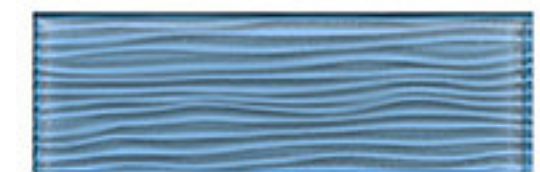

LIGHT GREEN

PERIWINKLE

MEDIUM BLUE

WAVE | 4"x12"x6MM | GLOSSY

DARK GREY

GREY

LIGHT GREY

WHITE

COOL WHITE

AQUAMARINE

LIGHT GREEN

PERIWINKLE

MEDIUM BLUE

creative
materials
corporation