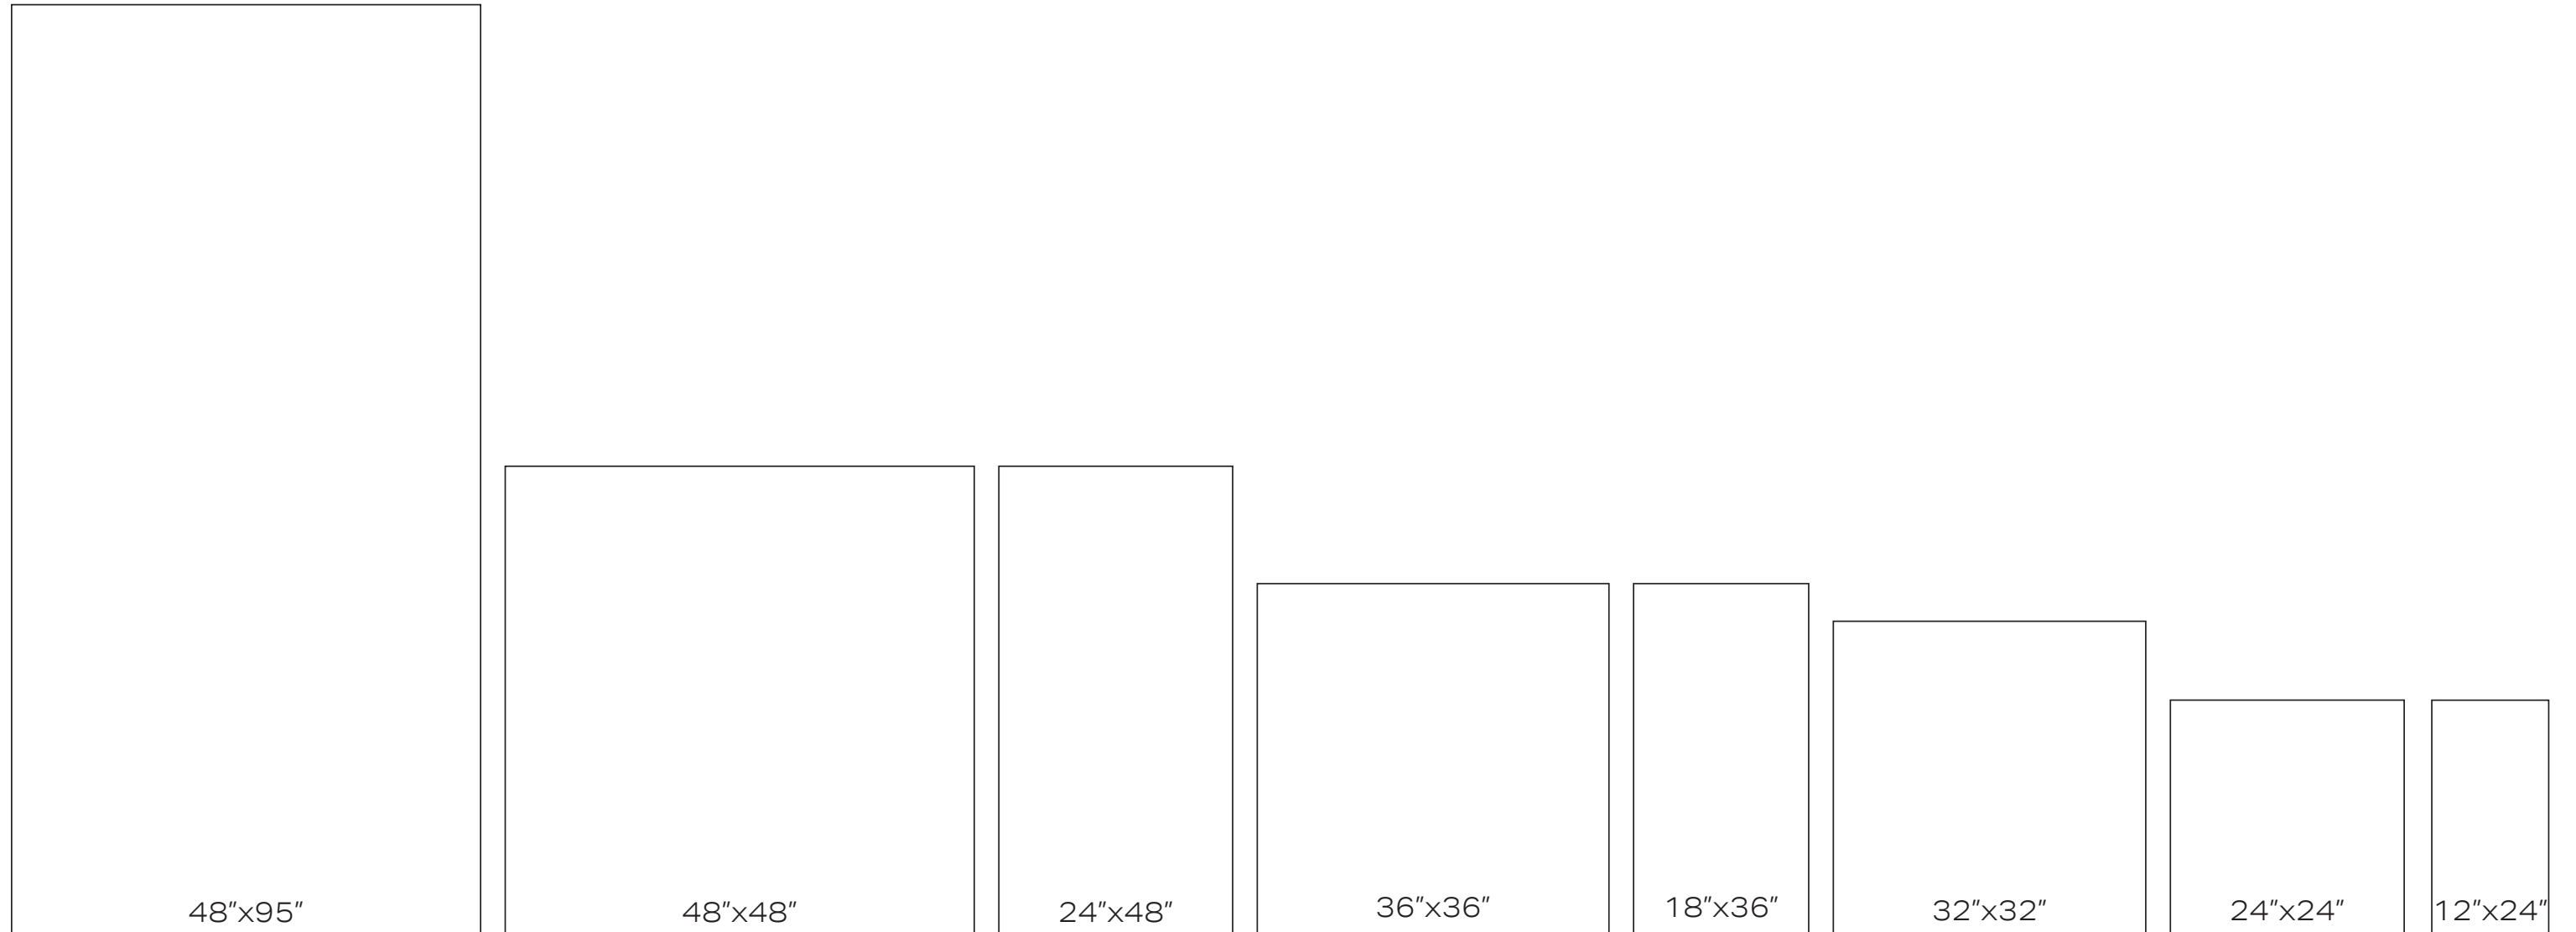

# PHASES 2.0

PORCELAIN TILE | STANDARD - GAUGED PAVER

PLEASE REFER TO CUTSHEET FOR SIZE + FINISH + THICKNESS SPECIFICS

[WWW.CREATIVEMATERIALSCORP.COM](http://WWW.CREATIVEMATERIALSCORP.COM)