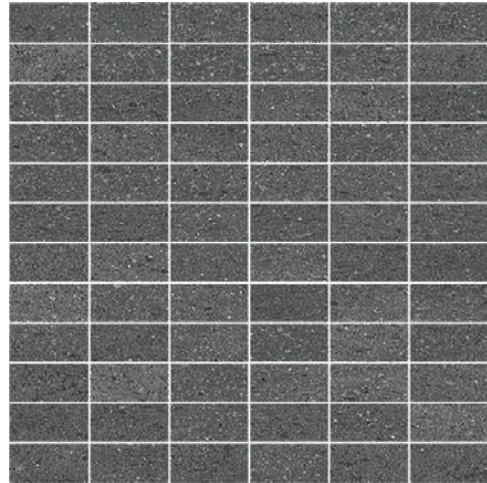

VOLCANIC

PORCELAIN TILE

DECOR | 1"x2" MOSAIC ON 12"x12"x9.5MM SHEET | MATTE OR LINEAR TEXTURED

GRAPHITE