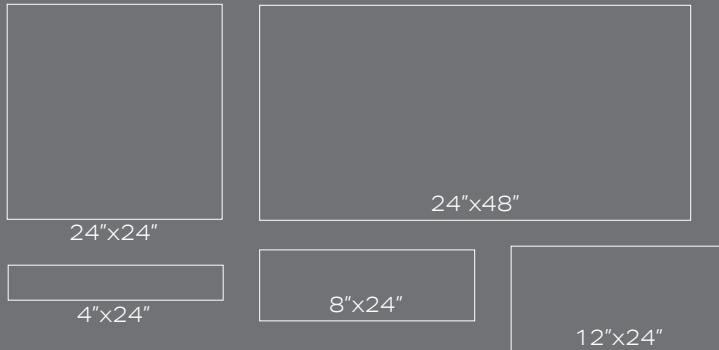

### SIZES

GRAPHITE

GREY

WHITE

IMAGES REPRESENT THE RANGE

CHART INDICATES AVAILABLE SIZE + THICKNESS + FINISH OPTIONS. IF GREY BLOCK IS PRESENT, THE PRODUCT IS NOT AVAILABLE IN THAT SIZE.

				
		GRAPHITE	GREY	WHITE
	4"x24"x9.5MM	MATTE	MATTE	MATTE
	8"x24"x9.5MM	MATTE	MATTE	MATTE
	12"x24"x9.5MM	LINEAR TEXTURED MATTE	LINEAR TEXTURED MATTE	LINEAR TEXTURED MATTE
	24"x24"x9.5MM	LINEAR TEXTURED MATTE	LINEAR TEXTURED MATTE	LINEAR TEXTURED MATTE
	24"x48"x9.5MM	MATTE	MATTE	LINEAR TEXTURED MATTE
	3"x24"x9.5MM BULLNOSE	MATTE	MATTE	MATTE
	12"x24"x9.5MM STAIRTREAD	LINEAR TEXTURED MATTE	LINEAR TEXTURED MATTE	LINEAR TEXTURED MATTE