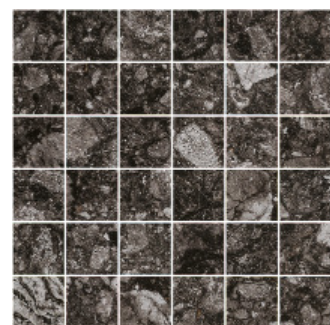

LIGHT BLUE GREY

GRAVEL GREY

LIGHT GREY

GREY

GREIGE

ALL MOSAICS ALSO AVAILABLE IN THE MICRO COLORS. IMAGES AVAILABLE UPON REQUEST.

DECOR | 2"x2" MOSAIC ON 12"x12"x9MM | NATURAL

BLACK

TAUPE

BLUE GREY

LIGHT BLUE GREY

GRAVEL GREY

LIGHT GREY

GREY

GREIGE

DECOR | PORTNOY MOSAIC ON 12"x12"x9MM | NATURAL

BLACK

TAUPE

BLUE GREY

LIGHT BLUE GREY

GRAVEL GREY

LIGHT GREY

GREY

GREIGE