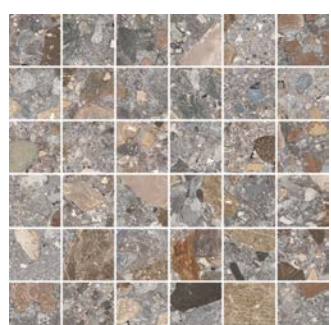

LIGHT BLUE GREY

GRAVEL GREY

LIGHT GREY

GREY

GREIGE

ALL MOSAICS ALSO AVAILABLE IN THE MICRO COLORS. IMAGES AVAILABLE UPON REQUEST.

DECOR | 2"x2" MOSAIC ON 12"x12"x9MM | NATURAL

BLACK

TAUPE

BLUE GREY

LIGHT BLUE GREY

GRAVEL GREY

LIGHT GREY

GREY

GREIGE

DECOR | PORTNOY MOSAIC ON 12"x12"x9MM | NATURAL

BLACK

TAUPE

BLUE GREY

LIGHT BLUE GREY

GRAVEL GREY

LIGHT GREY

GREY

GREIGE