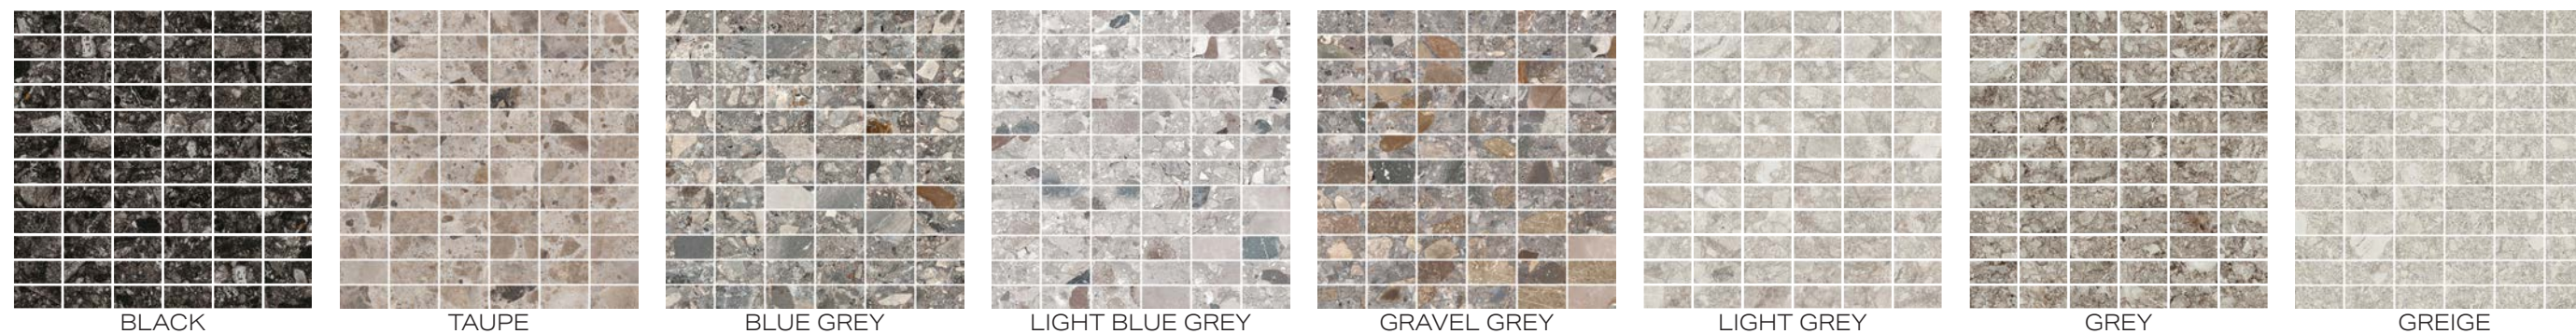

BLACK	BLUE GREY	GRAVEL GREY	GREY	TAUPE	LIGHT BLUE GREY	LIGHT GREY	GREIGE	BLACK MICRO	BLUE GREY MICRO	GREY MICRO	LIGHT GREY MICRO	GREIGE MICRO
63"x63"x6MM GAUGED				NATURAL									
63"x126"x6MM GAUGED				NATURAL									
48"x110"x6MM GAUGED			NATURAL		NATURAL	NATURAL							
24"x24"x20MM PAVER	AGED TEXTURED	AGED TEXTURED	AGED TEXTURED	AGED TEXTURED	AGED TEXTURED	AGED TEXTURED	AGED TEXTURED						
32"x32"x20MM PAVER	AGED TEXTURED	AGED TEXTURED	AGED TEXTURED	AGED TEXTURED	AGED TEXTURED	AGED TEXTURED	AGED TEXTURED						
36"x36"x20MM PAVER	TEXTURED			TEXTURED			TEXTURED						

CHART INDICATES AVAILABLE SIZE + THICKNESS + FINISH OPTIONS. IF GREY BLOCK IS PRESENT, THE PRODUCT IS NOT AVAILABLE IN THAT SIZE.

DECOR | 1"x2" MATTONCINO MOSAIC ON 12"x12"x9MM | NATURAL

BLACK

TAUPE

BLUE GREY

LIGHT BLUE GREY

GRAVEL GREY

LIGHT GREY

GREY

GREIGE

ALL MOSAICS ALSO AVAILABLE IN THE MICRO COLORS. IMAGES AVAILABLE UPON REQUEST.