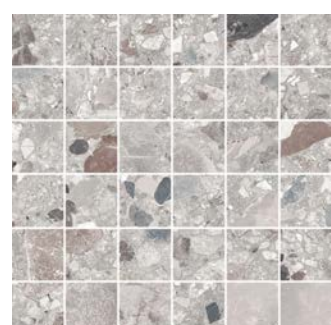

LIGHT BLUE GREY

GRAVEL GREY

LIGHT GREY

GREY

GREIGE

ALL MOSAICS ALSO AVAILABLE IN THE MICRO COLORS. IMAGES AVAILABLE UPON REQUEST.

DECOR | 2"x2" MOSAIC ON 12"x12"x9MM | NATURAL

BLACK

TAUPE

BLUE GREY

LIGHT BLUE GREY

GRAVEL GREY

LIGHT GREY

GREY

GREIGE

DECOR | PORTNOY MOSAIC ON 12"x12"x9MM | NATURAL

BLACK

TAUPE

BLUE GREY

LIGHT BLUE GREY

GRAVEL GREY

LIGHT GREY

GREY

GREIGE