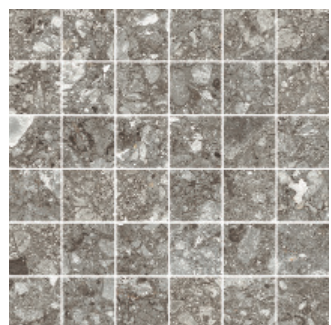

TAUPE

BLUE GREY

LIGHT BLUE GREY

GRAVEL GREY

LIGHT GREY

GREY

GREIGE

DECOR | PORTNOY MOSAIC ON 12"x12"x9MM | NATURAL

BLACK

TAUPE

BLUE GREY

LIGHT BLUE GREY

GRAVEL GREY

LIGHT GREY

GREY

GREIGE