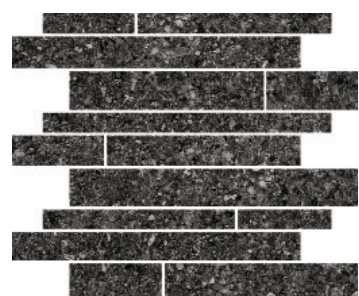

TAUPE

BLUE GREY

LIGHT BLUE GREY

GRAVEL GREY

LIGHT GREY

GREY

GREIGE

DECOR | PORTNOY MOSAIC ON 12"x12"x9MM | NATURAL

BLACK

TAUPE

BLUE GREY

LIGHT BLUE GREY

GRAVEL GREY

LIGHT GREY

GREY

GREIGE