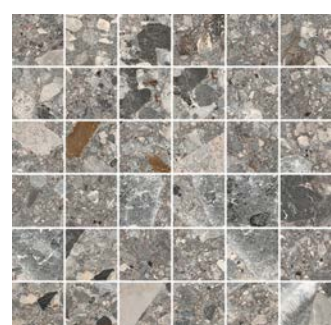

LIGHT BLUE GREY

GRAVEL GREY

LIGHT GREY

GREY

GREIGE

ALL MOSAICS ALSO AVAILABLE IN THE MICRO COLORS. IMAGES AVAILABLE UPON REQUEST.

DECOR | 2"x2" MOSAIC ON 12"x12"x9MM | NATURAL

BLACK

TAUPE

BLUE GREY

LIGHT BLUE GREY

GRAVEL GREY

LIGHT GREY

GREY

GREIGE

DECOR | PORTNOY MOSAIC ON 12"x12"x9MM | NATURAL

BLACK

TAUPE

BLUE GREY

LIGHT BLUE GREY

GRAVEL GREY

LIGHT GREY

GREY

GREIGE