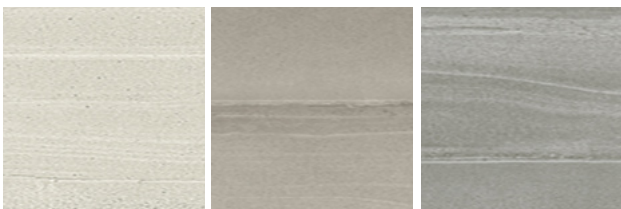

STRIATION

DESCRIPTION

Striation porcelain tile is inspired by an Italian stone with a smooth grain and compact sandstone aesthetic. The color palette is perfect for any contemporary design.

COLORS

Light Grey**

Taupe

Grey**

Dark Grey**

Charcoal

Brown

Beige**

THICKNESS

10mm