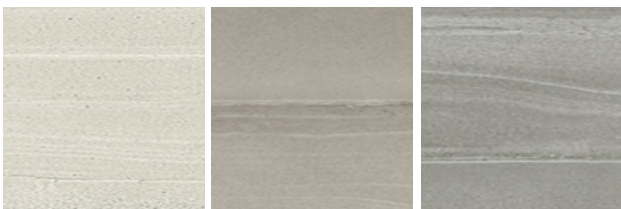

DESCRIPTION

Striation porcelain tile is inspired by an Italian stone with a smooth grain and compact sandstone aesthetic. The color palette is perfect for any contemporary design.

COLORS

Light Grey**

Taupe

Grey**

Dark Grey**

Charcoal

Brown

Beige**

THICKNESS

10mm

FINISH