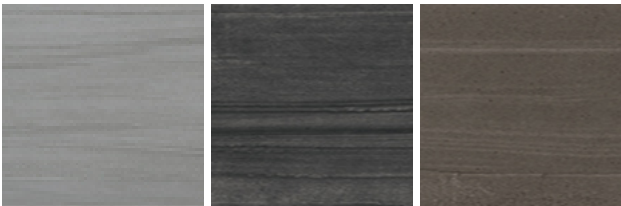

DESCRIPTION

Striation porcelain tile is inspired by an Italian stone with a smooth grain and compact sandstone aesthetic. The color palette is perfect for any contemporary design.

COLORS

Light Grey**

Taupe

Grey**

Dark Grey**

Charcoal

Brown

Beige**

THICKNESS

10mm

FINISH