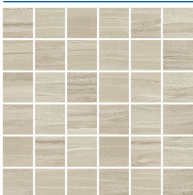

DECOR | 2"x2" MOSAIC

Available in all colors

All technical data was supplied by the manufacturer and is being provided by CMC for informational purposes only. Exact test results should be requested from your CMC contact.