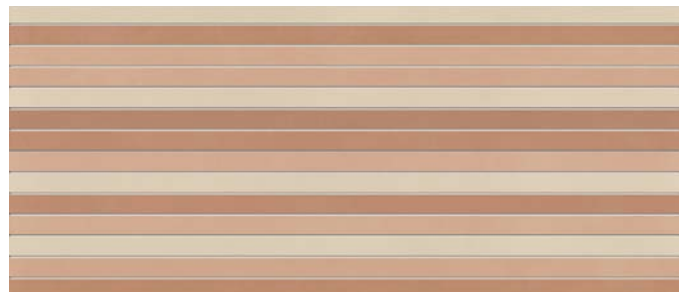

MOSAIC | 3/4"X24" MOSAIC ON 12"X24" | NATURAL

ROSE MIX