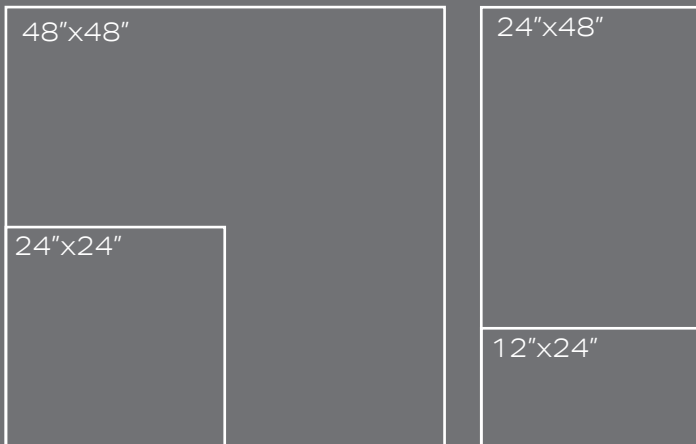

DUNE

PORCELAIN TILE

SIZES

FINISH

NATURAL, TEXTURED

THICKNESS

9MM + 9.5MM (24"x48")

LEAD TIME + LOCATION

6-8 WEEKS | ITALY

TECHNICAL DATA

SPECIFICATION REFERENCE	TEST METHOD	TEST RESULT
WATER ABSORPTION	ISO 10545-3	
ABRASION RESISTANCE	ISO 10545-6	
DCOF	ANSI A137.1	

		WHITE	ECRU	GREY	TAUPE	ROSE	TERRACOTTA	CHARCOAL
	12"x24"x9MM	NATURAL TEXTURED	NATURAL TEXTURED	NATURAL TEXTURED	NATURAL TEXTURED	NATURAL TEXTURED	NATURAL TEXTURED	NATURAL TEXTURED
	24"x24"x9MM	NATURAL TEXTURED	NATURAL TEXTURED	NATURAL TEXTURED	NATURAL TEXTURED	NATURAL TEXTURED	NATURAL TEXTURED	NATURAL TEXTURED
	24"x48"x9.5MM	NATURAL	NATURAL	NATURAL	NATURAL	NATURAL	NATURAL	NATURAL
	48"x48"x9MM	NATURAL	NATURAL	NATURAL	NATURAL	NATURAL	NATURAL	NATURAL
	3"x24"x9MM BULLNOSE	NATURAL	NATURAL	NATURAL	NATURAL	NATURAL	NATURAL	NATURAL
	13"x48"x9.5MM STAIRTREAD	NATURAL	NATURAL	NATURAL	NATURAL	NATURAL	NATURAL	NATURAL
	13"x48"x9.5MM STAIRTREAD | CORNER | LEFT OR RIGHT	NATURAL	NATURAL	NATURAL	NATURAL	NATURAL	NATURAL	NATURAL
	6"x24"x9.5MM STAIRTREAD WITH MITERED EDGE	TEXTURED	TEXTURED	TEXTURED	TEXTURED	TEXTURED	TEXTURED	TEXTURED

**All technical data was supplied by the manufacturer and is being provided by CMC for informational purposes only. Exact test results should be requested from your CMC contact.