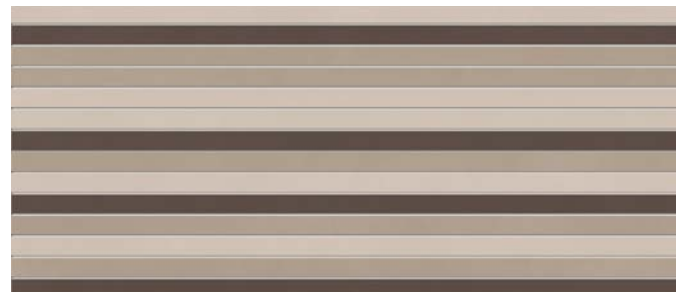

DECOR | LINEAR 12"X48 OR 24"X48" | NATURAL

MOSAIC | 3/4"X24" MOSAIC ON 12"X24" | NATURAL

GREY MIX

MOSAIC | 2"X2" MOSAIC ON 12"X12" SHEET | NATURAL