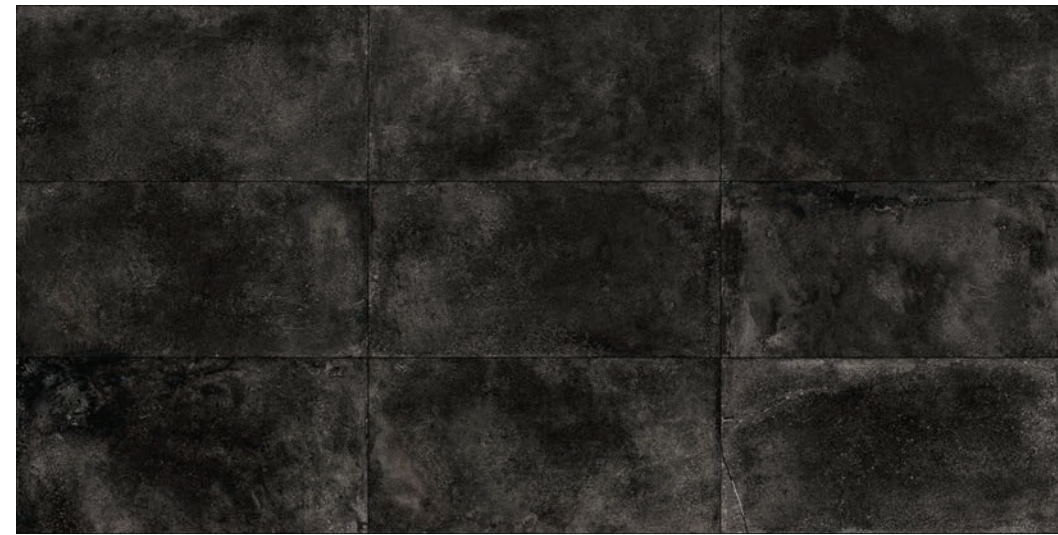

TAUPE FLOOR + GREY WALL

GREIGE FLOOR + BLACK PARTITION WALL

RIDGEWOOD

PORCELAIN TILE

SIZES

FINISH

NATURAL, TEXTURED

THICKNESS

BLACK

GREIGE

GREY

WHITE

BEIGE

TAUPE

IMAGES REPRESENT THE RANGE

MADE IN THE USA