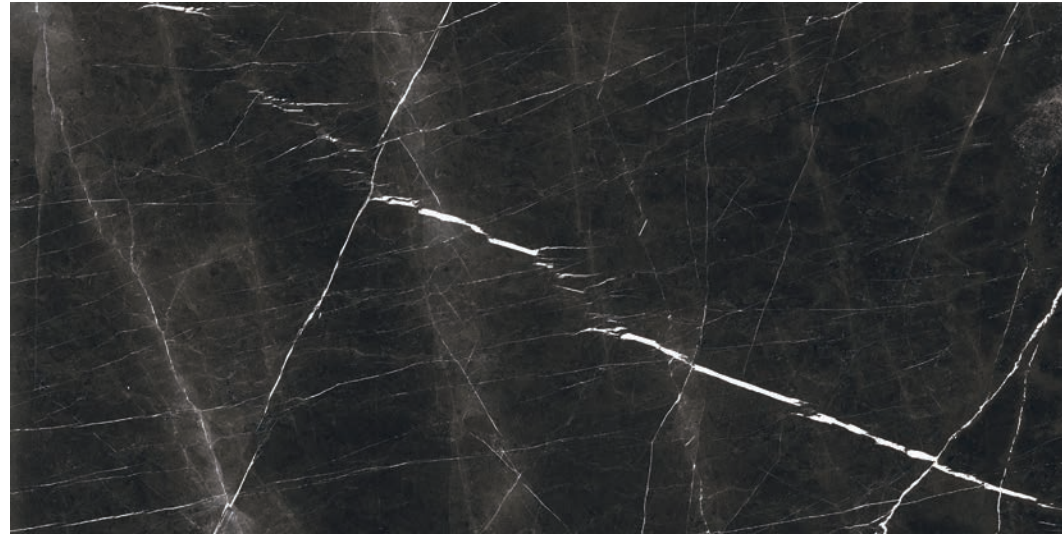

TREASURED

PORCELAIN TILE

SIZES

24"x24"

24"x48"

12"x24"

FINISH

MATTE, POLISHED

THICKNESS

10MM

LEAD TIME + LOCATION

1-2 WEEKS | USA

RECYCLED CONTENT

40% - BLACK, BROWN | PRE-CONSUMER

TECHNICAL DATA

SPECIFICATION REFERENCE	TEST METHOD	TEST RESULT
BREAKING STRENGTH	ASTM C648	≥400
WATER ABSORPTION	ASTM C373	<0.5%
PEI	ASTM C1027	IV
DCOF	ANSI A137.1	>0.42*

*Polished does not pass DCOF under this testing. All technical data was supplied by the manufacturer and is being provided by CMC for informational purposes only. Exact test results should be requested from your CMC contact.

BLACK

THIS IMAGE REPRESENTS A SINGLE PIECE