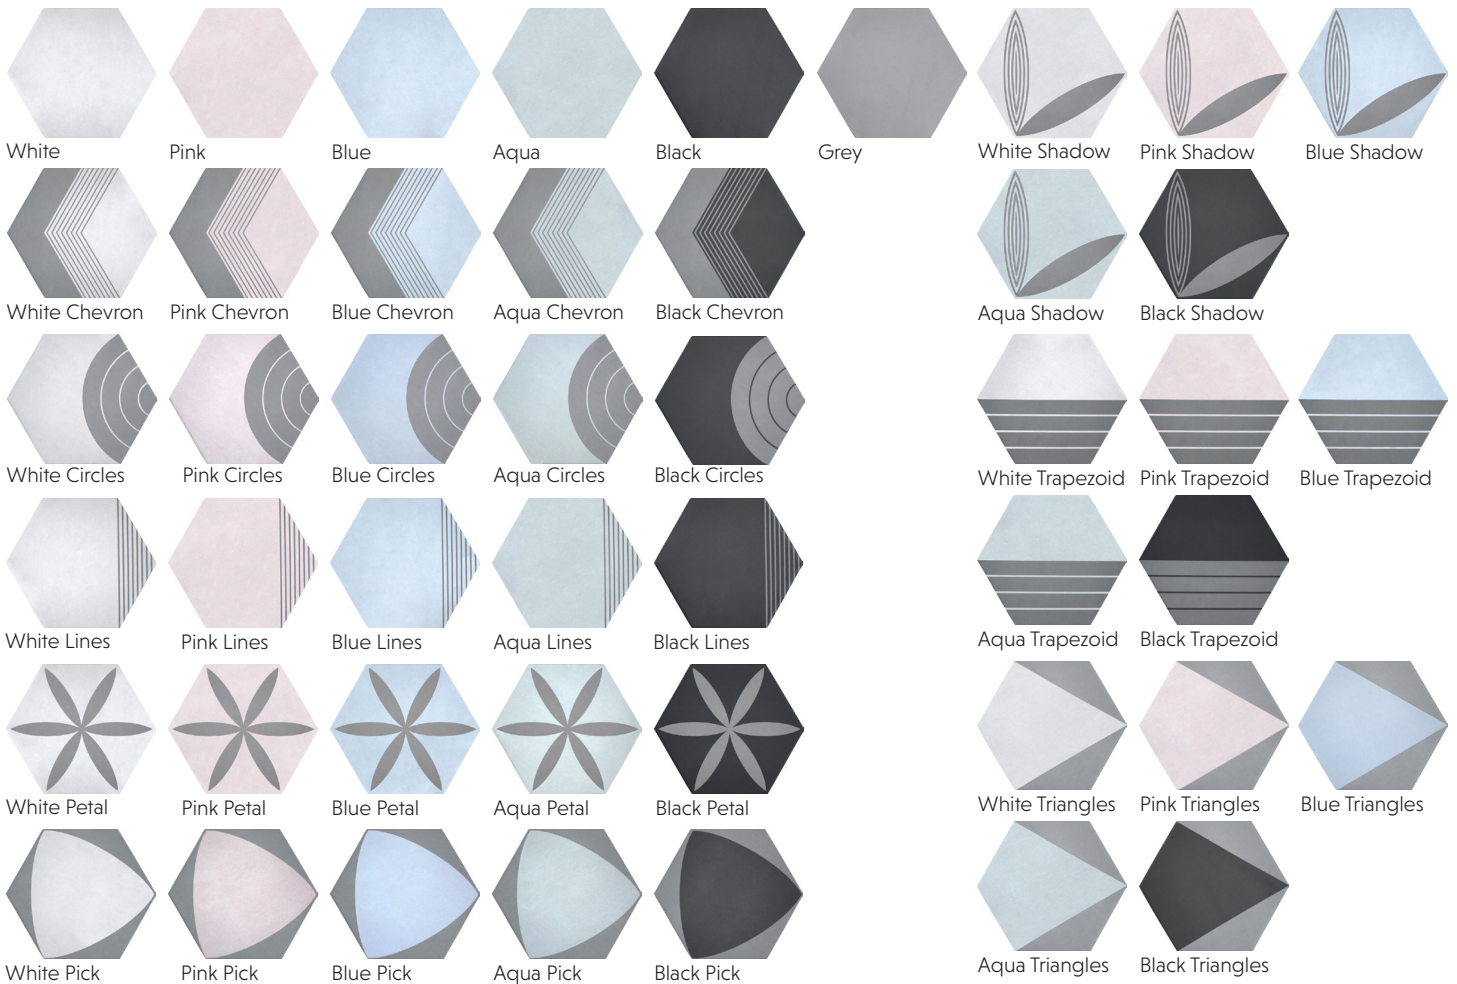

DESCRIPTION

Nordic is a fun, contemporary art deco collection with a refreshing, trending array of colors and patterns to choose from and play with. Nordic comes in a 7"x8" hexagon format which can be used on floors and walls. Having a hard time sorting through the options? Our design services team is available to lay out several pattern options that could work for your space.

COLORS

AVAILABLE SIZES

7"x8"

THICKNESS

12mm

FINISH

Matte

TECHNICAL DATA**