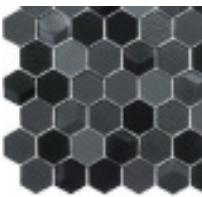

OUTLAST HEX

SERIES DESCRIPTION

This hex mosaic captures a mix of dimensionality including contrasting finishes and textures: matte clear and raised glass, plus striated and beveled back textures. The light bounces off the facets in the line and the contrasting finishes and textures of the hex – it really takes this tile to the next level.

COLORS

White

Grey

Bronze Matrix

Blue

Black

AVAILABLE SIZE

12"x13"

(42 pieces of 2"x2" on a mesh-mounted sheet)

Recommended for wall and backsplash interior applications only.