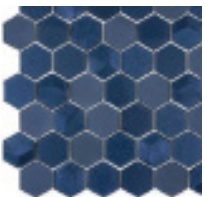

OUTLAST HEX

SERIES DESCRIPTION

This hex mosaic captures a mix of dimensionality including contrasting finishes and textures: matte clear and raised glass, plus striated and beveled back textures. The light bounces off the facets in the line and the contrasting finishes and textures of the hex – it really takes this tile to the next level.

COLORS

White

Grey

Bronze Matrix

Blue

Black

AVAILABLE SIZE

12"x13"

(42 pieces of 2"x2" on a mesh-mounted sheet)

Recommended for wall and backsplash interior applications only.