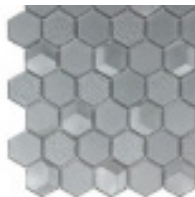

OUTLAST HEX

SERIES DESCRIPTION

This hex mosaic captures a mix of dimensionality including contrasting finishes and textures: matte clear and raised glass, plus striated and beveled back textures. The light bounces off the facets in the line and the contrasting finishes and textures of the hex – it really takes this tile to the next level.

COLORS

White

Grey

Bronze Matrix

Blue

Black

AVAILABLE SIZE

12"x13"

(42 pieces of 2"x2" on a mesh-mounted sheet)

Recommended for wall and backsplash interior applications only.