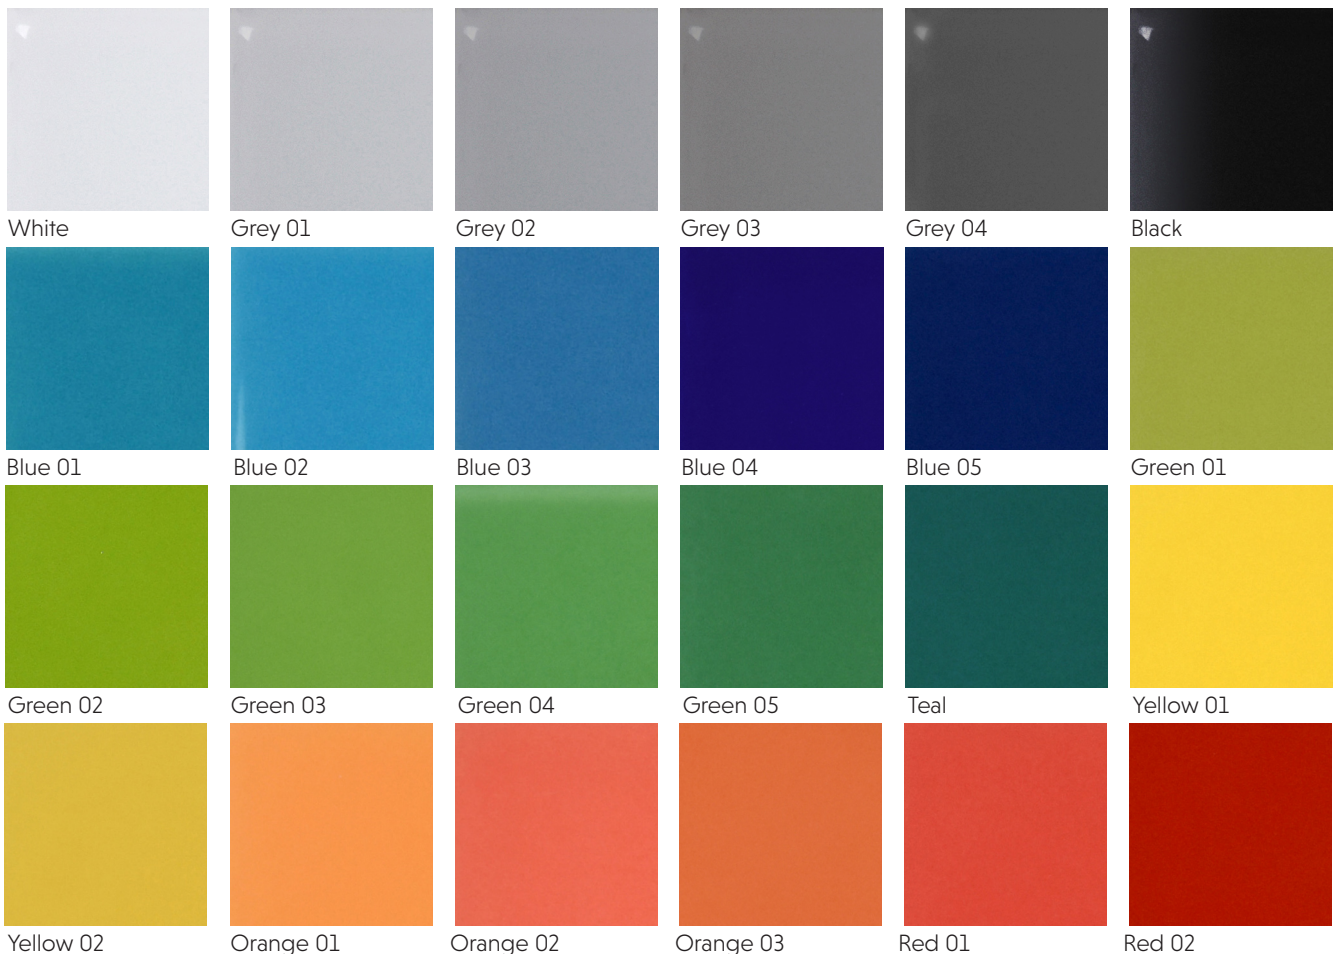

DESCRIPTION

The Coloration collection brings 24 colorways in glorious palettes of warm and cool tones to your design wheelhouse! Glossy wall tile in a desired 3"x9" size allows you to play with shades and pattern in a new and exciting way. For increased emphasis, add a bold grout color and make those interior walls pop!

COLORS

AVAILABLE SIZES

3"x9"

THICKNESS

10mm

FINISH

Glossy

TECHNICAL DATA*