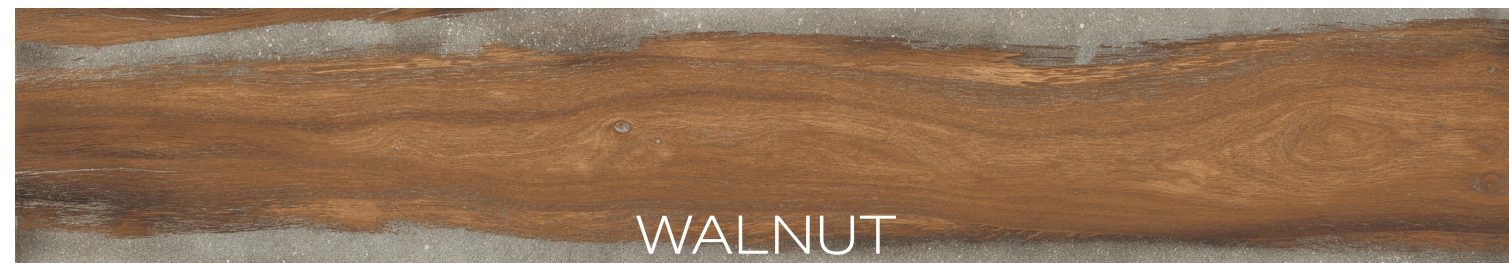

WHITE

HONED TEXTURED
CLOSE-UP

BEIGE

HONED TEXTURED
CLOSE-UP

LIGHT GREY

HONED TEXTURED
CLOSE-UP

TAUPE

HONED TEXTURED
CLOSE-UP

DARK GREY

HONED TEXTURED
CLOSE-UP

CHARCOAL

BIRCH

OAK

WALNUT

WOOD VISUAL IS ONLY AVAILABLE IN 9.5"x59"x8.5MM + DECORS

HYBRIDIZE