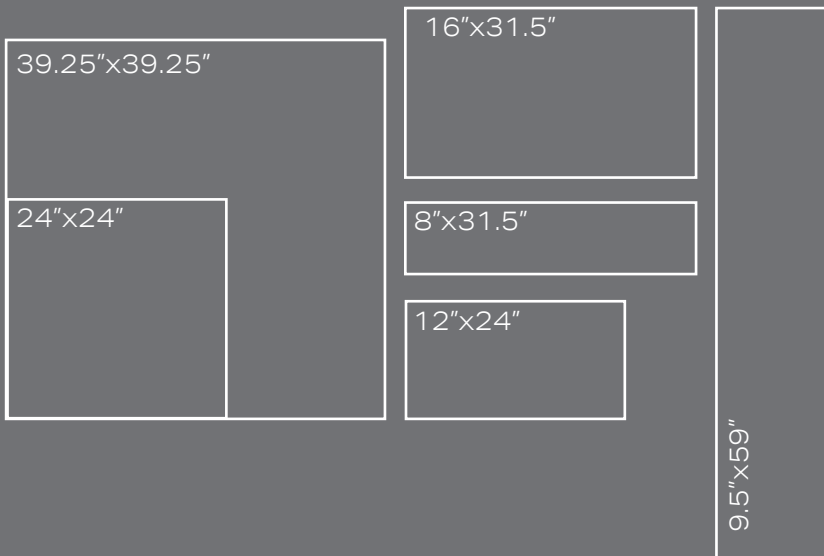

HYBRIDIZE

PORCELAIN TILE

SIZES

FINISH

NATURAL, HONED TEXTURED, TEXTURED

THICKNESS

8.5MM

LEAD TIME + LOCATION

6-8 WEEKS | ITALY

RECYCLED CONTENT

40% PRE-CONSUMER

TECHNICAL DATA

SPECIFICATION REFERENCE	TEST METHOD	TEST RESULT
BREAKING STRENGTH	ISO 10545-4	R>42-52 N/MM², S>1300 N
WATER ABSORPTION	ISO 10545-3	≤0.15%
DCOF	ANSI A137.1	≥0.42

**All technical data was supplied by the manufacturer and is being provided by CMC for informational purposes only. Exact test results should be requested from your CMC contact.

HONED TEXTURED
CLOSE-UP