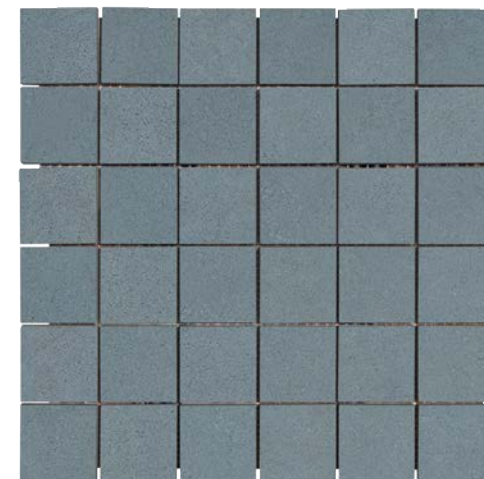

METROPOLIS

PORCELAIN TILE

DECOR | 2"x2" MOSAIC ON 12"x12"x10MM SHEET | MATTE OR TEXTURED

CHARCOAL

GREY 07

GREY 08

GREY 06

CREAM

BEIGE 03

BEIGE 04

BLUE 04

BLUE 05