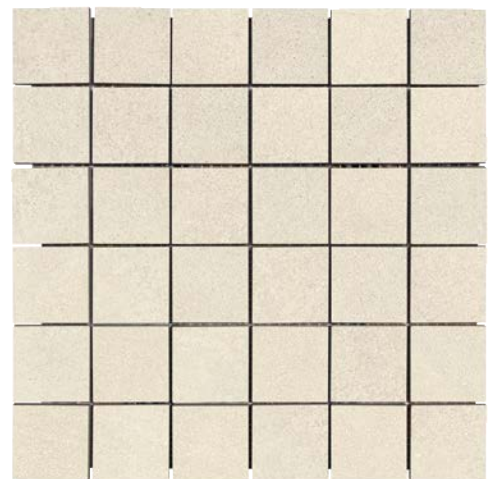

METROPOLIS

PORCELAIN TILE

DECOR | 2"x2" MOSAIC ON 12"x12"x10MM SHEET | MATTE OR TEXTURED

CHARCOAL

GREY 07

GREY 08

GREY 06

CREAM

BEIGE 03

BEIGE 04

BLUE 04

BLUE 05