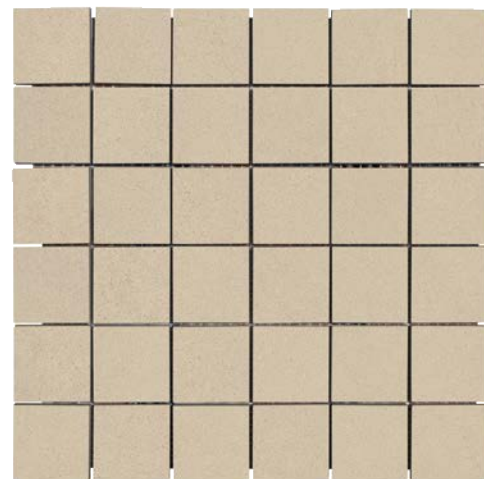

METROPOLIS

PORCELAIN TILE

DECOR | 2"x2" MOSAIC ON 12"x12"x10MM SHEET | MATTE OR TEXTURED

CHARCOAL

GREY 07

GREY 08

GREY 06

CREAM

BEIGE 03

BEIGE 04

BLUE 04

BLUE 05