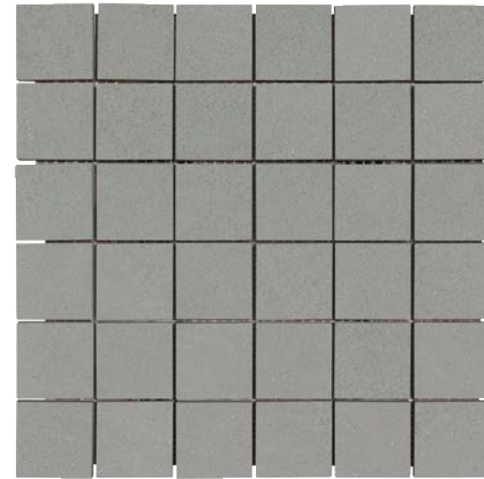

METROPOLIS

PORCELAIN TILE

										
		CHARCOAL	GREY 07	GREY 08	GREY 06	CREAM	BEIGE 03	BEIGE 04	BLUE 05	BLUE 04
	12"x12"x10MM	MATTE TEXTURED	MATTE TEXTURED	MATTE TEXTURED	MATTE TEXTURED	MATTE TEXTURED	MATTE TEXTURED	MATTE TEXTURED	MATTE TEXTURED	MATTE TEXTURED
	12"x24"x10MM	MATTE SCULPTED TEXTURED	MATTE SCULPTED TEXTURED	MATTE SCULPTED TEXTURED	MATTE SCULPTED TEXTURED	MATTE SCULPTED TEXTURED	MATTE SCULPTED TEXTURED	MATTE SCULPTED TEXTURED	MATTE SCULPTED TEXTURED	MATTE SCULPTED TEXTURED
	24"x24"x10MM	MATTE TEXTURED	MATTE TEXTURED	MATTE TEXTURED	MATTE TEXTURED	MATTE TEXTURED	MATTE TEXTURED	MATTE TEXTURED	MATTE TEXTURED	MATTE TEXTURED
	24"x48"x10MM	MATTE SCULPTED TEXTURED	MATTE SCULPTED TEXTURED	MATTE SCULPTED TEXTURED	MATTE SCULPTED TEXTURED	MATTE SCULPTED TEXTURED	MATTE SCULPTED TEXTURED	MATTE SCULPTED TEXTURED	MATTE SCULPTED TEXTURED	MATTE SCULPTED TEXTURED
	3"x12"x10MM BULLNOSE	MATTE	MATTE	MATTE	MATTE	MATTE	MATTE	MATTE	MATTE	MATTE
	6"x24"x8MM WALL BULLNOSE	GLOSSY	GLOSSY	GLOSSY	GLOSSY	GLOSSY	GLOSSY	GLOSSY	GLOSSY	GLOSSY
	6"x12"x10MM COVEBASE SPECIAL ORDER	MATTE	MATTE	MATTE	MATTE	MATTE	MATTE	MATTE	MATTE	MATTE

METROPOLIS

PORCELAIN TILE

DECOR | 2"x2" MOSAIC ON 12"x12"x10MM SHEET | MATTE OR TEXTURED

CHARCOAL

GREY 07

GREY 08

GREY 06

CREAM

BEIGE 03

BEIGE 04

BLUE 04

BLUE 05