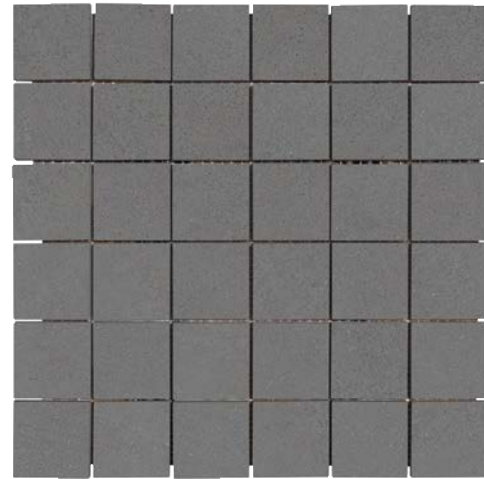

GREY 02

GREY 04

WHITE

BEIGE 01

BEIGE 02

BLUE 02

BLUE 03

BLUE 01

METROPOLIS

PORCELAIN TILE

										
		CHARCOAL	GREY 07	GREY 08	GREY 06	CREAM	BEIGE 03	BEIGE 04	BLUE 05	BLUE 04
	12"x12"x10MM	MATTE TEXTURED	MATTE TEXTURED	MATTE TEXTURED	MATTE TEXTURED	MATTE TEXTURED	MATTE TEXTURED	MATTE TEXTURED	MATTE TEXTURED	MATTE TEXTURED
	12"x24"x10MM	MATTE SCULPTED TEXTURED	MATTE SCULPTED TEXTURED	MATTE SCULPTED TEXTURED	MATTE SCULPTED TEXTURED	MATTE SCULPTED TEXTURED	MATTE SCULPTED TEXTURED	MATTE SCULPTED TEXTURED	MATTE SCULPTED TEXTURED	MATTE SCULPTED TEXTURED
	24"x24"x10MM	MATTE TEXTURED	MATTE TEXTURED	MATTE TEXTURED	MATTE TEXTURED	MATTE TEXTURED	MATTE TEXTURED	MATTE TEXTURED	MATTE TEXTURED	MATTE TEXTURED
	24"x48"x10MM	MATTE SCULPTED TEXTURED	MATTE SCULPTED TEXTURED	MATTE SCULPTED TEXTURED	MATTE SCULPTED TEXTURED	MATTE SCULPTED TEXTURED	MATTE SCULPTED TEXTURED	MATTE SCULPTED TEXTURED	MATTE SCULPTED TEXTURED	MATTE SCULPTED TEXTURED
	3"x12"x10MM BULLNOSE	MATTE	MATTE	MATTE	MATTE	MATTE	MATTE	MATTE	MATTE	MATTE
	6"x24"x8MM WALL BULLNOSE	GLOSSY	GLOSSY	GLOSSY	GLOSSY	GLOSSY	GLOSSY	GLOSSY	GLOSSY	GLOSSY
	6"x12"x10MM COVEBASE SPECIAL ORDER	MATTE	MATTE	MATTE	MATTE	MATTE	MATTE	MATTE	MATTE	MATTE

METROPOLIS

PORCELAIN TILE

DECOR | 2"x2" MOSAIC ON 12"x12"x10MM SHEET | MATTE OR TEXTURED

CHARCOAL

GREY 07

GREY 08

GREY 06

CREAM