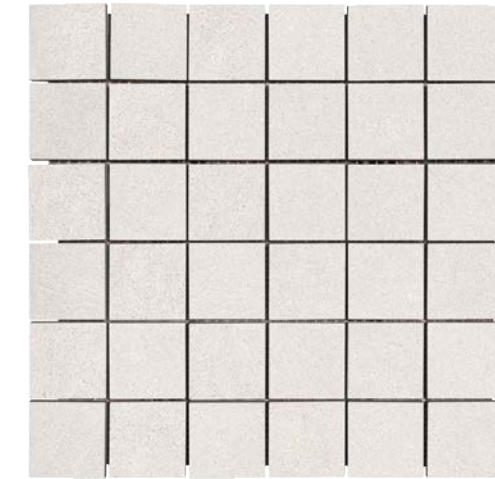

METROPOLIS

PORCELAIN TILE

DECOR | 2"x2" MOSAIC ON 12"x12"x10MM SHEET | MATTE OR TEXTURED

CHARCOAL

GREY 07

GREY 08

GREY 06

CREAM

BEIGE 03

BEIGE 04

BLUE 04

BLUE 05