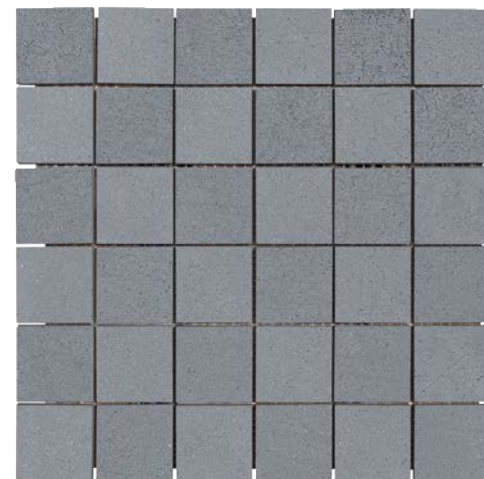

METROPOLIS

PORCELAIN TILE

										
		CHARCOAL	GREY 07	GREY 08	GREY 06	CREAM	BEIGE 03	BEIGE 04	BLUE 05	BLUE 04
	12"x12"x10MM	MATTE TEXTURED	MATTE TEXTURED	MATTE TEXTURED	MATTE TEXTURED	MATTE TEXTURED	MATTE TEXTURED	MATTE TEXTURED	MATTE TEXTURED	MATTE TEXTURED
	12"x24"x10MM	MATTE SCULPTED TEXTURED	MATTE SCULPTED TEXTURED	MATTE SCULPTED TEXTURED	MATTE SCULPTED TEXTURED	MATTE SCULPTED TEXTURED	MATTE SCULPTED TEXTURED	MATTE SCULPTED TEXTURED	MATTE SCULPTED TEXTURED	MATTE SCULPTED TEXTURED
	24"x24"x10MM	MATTE TEXTURED	MATTE TEXTURED	MATTE TEXTURED	MATTE TEXTURED	MATTE TEXTURED	MATTE TEXTURED	MATTE TEXTURED	MATTE TEXTURED	MATTE TEXTURED
	24"x48"x10MM	MATTE SCULPTED TEXTURED	MATTE SCULPTED TEXTURED	MATTE SCULPTED TEXTURED	MATTE SCULPTED TEXTURED	MATTE SCULPTED TEXTURED	MATTE SCULPTED TEXTURED	MATTE SCULPTED TEXTURED	MATTE SCULPTED TEXTURED	MATTE SCULPTED TEXTURED
	3"x12"x10MM BULLNOSE	MATTE	MATTE	MATTE	MATTE	MATTE	MATTE	MATTE	MATTE	MATTE
	6"x24"x8MM WALL BULLNOSE	GLOSSY	GLOSSY	GLOSSY	GLOSSY	GLOSSY	GLOSSY	GLOSSY	GLOSSY	GLOSSY
	6"x12"x10MM COVEBASE SPECIAL ORDER	MATTE	MATTE	MATTE	MATTE	MATTE	MATTE	MATTE	MATTE	MATTE

METROPOLIS

PORCELAIN TILE

DECOR | 2"x2" MOSAIC ON 12"x12"x10MM SHEET | MATTE OR TEXTURED

CHARCOAL

GREY 07

GREY 08

GREY 06

CREAM

BEIGE 03

BEIGE 04

BLUE 04

BLUE 05