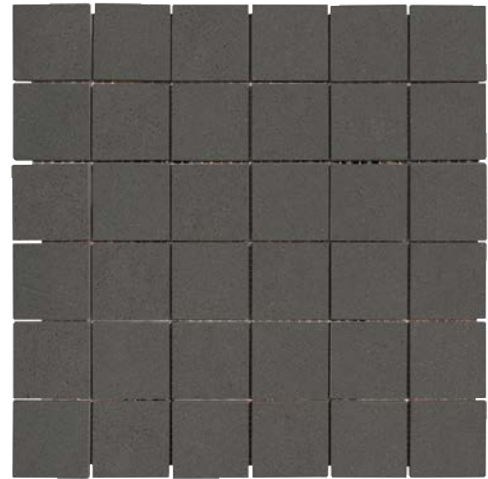

METROPOLIS

PORCELAIN TILE

DECOR | 2"x2" MOSAIC ON 12"x12"x10MM SHEET | MATTE OR TEXTURED

CHARCOAL