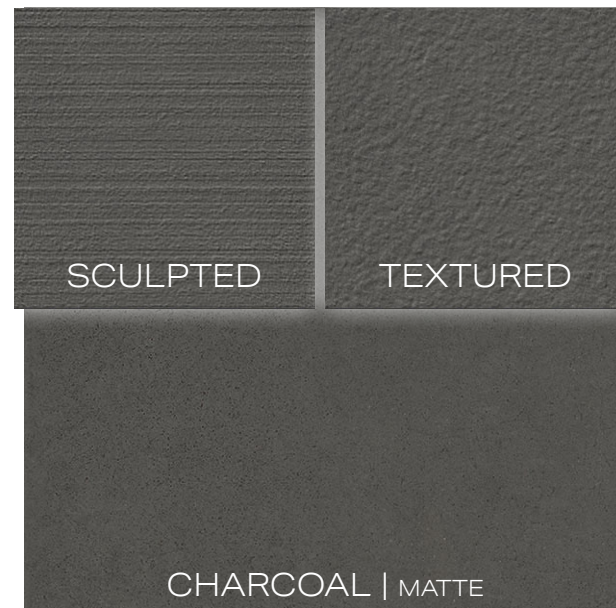

METROPOLIS

PORCELAIN TILE

SIZES

3"x12"		24"x24"
6"x24"		
12"x24"		12"x12"
24"x48"		

FINISH

GLOSSY, MATTE, SCULPTED, TEXTURED

THICKNESS

8MM, 10MM | VARIES PER SIZE - REFER TO CHART

LEAD TIME + LOCATION

1-2 WEEKS | USA

RECYCLED CONTENT

5% PRE-CONSUMER

TECHNICAL DATA

SPECIFICATION REFERENCE	TEST METHOD	TEST RESULT
BREAKING STRENGTH	ASTM C648	≥400LBF
WATER ABSORPTION	ASTM C373	≤0.4%
PEI	ASTM C1027	IV - ALL COLORS EXCEPT CHARCOAL III - CHARCOAL NOT APPLICABLE TO WALLTILES
DCOF	ANSI A137.1	≥0.42*

**Wall tile is 3x12 + 6x24 and intended for wall use only. All technical data was supplied by the manufacturer and is being provided by CMC for informational purposes only. Exact test results should be requested from your CMC contact.