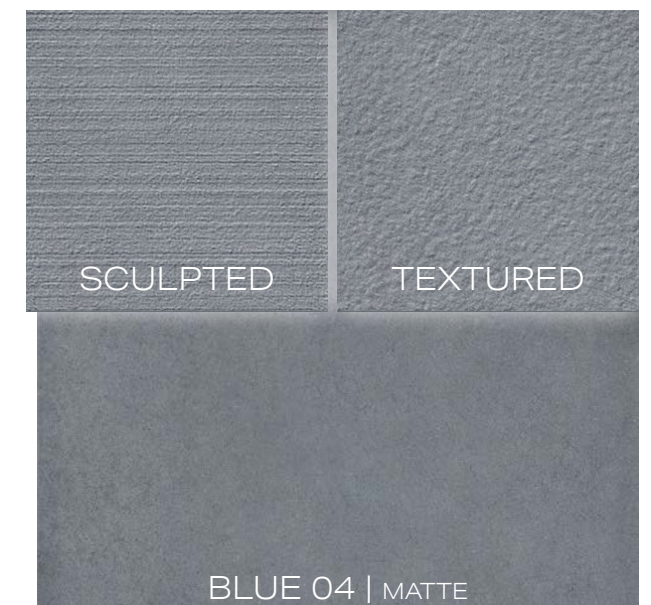

METROPOLIS

PORCELAIN TILE

SIZES

3"x12"		24"x24"
6"x24"		
12"x24"		12"x12"
24"x48"		

FINISH

GLOSSY, MATTE, SCULPTED, TEXTURED

THICKNESS

8MM, 10MM | VARIES PER SIZE - REFER TO CHART

LEAD TIME + LOCATION

1-2 WEEKS | USA

RECYCLED CONTENT

5% PRE-CONSUMER

TECHNICAL DATA

SPECIFICATION REFERENCE	TEST METHOD	TEST RESULT
BREAKING STRENGTH	ASTM C648	≥400LBF
WATER ABSORPTION	ASTM C373	≤0.4%
PEI	ASTM C1027	IV - ALL COLORS EXCEPT CHARCOAL III - CHARCOAL NOT APPLICABLE TO WALLTILES
DCOF	ANSI A137.1	≥0.42*

**Wall tile is 3x12 + 6x24 and intended for wall use only. All technical data was supplied by the manufacturer and is being provided by CMC for informational purposes only. Exact test results should be requested from your CMC contact.