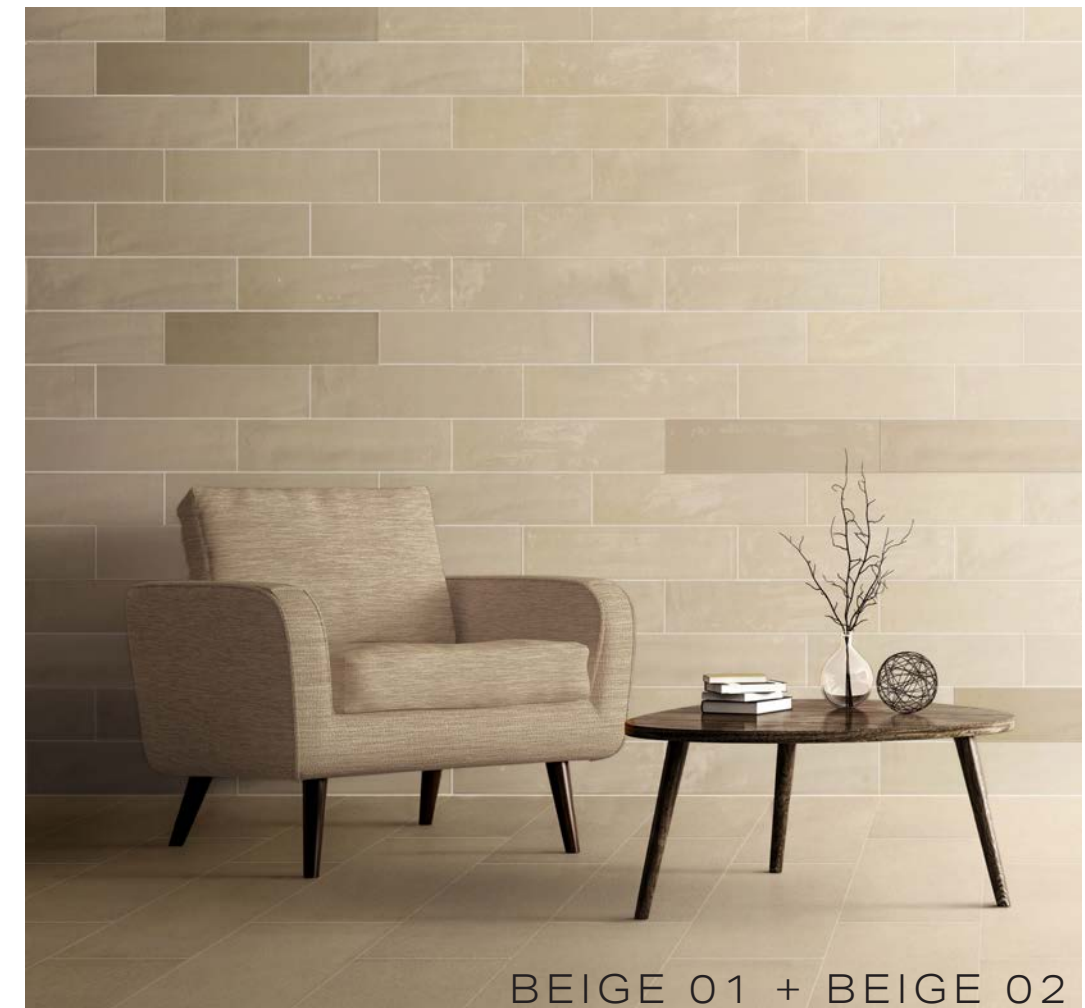

creative
materials
corporation

BLUE 04 (FLOOR) + BLUE 04 SCULPTED (WALL)

BEIGE 01 + BEIGE 02

METROPOLIS

PORCELAIN TILE

SIZES

3"x12"		24"x24"
6"x24"		
12"x24"		12"x12"
24"x48"		

FINISH