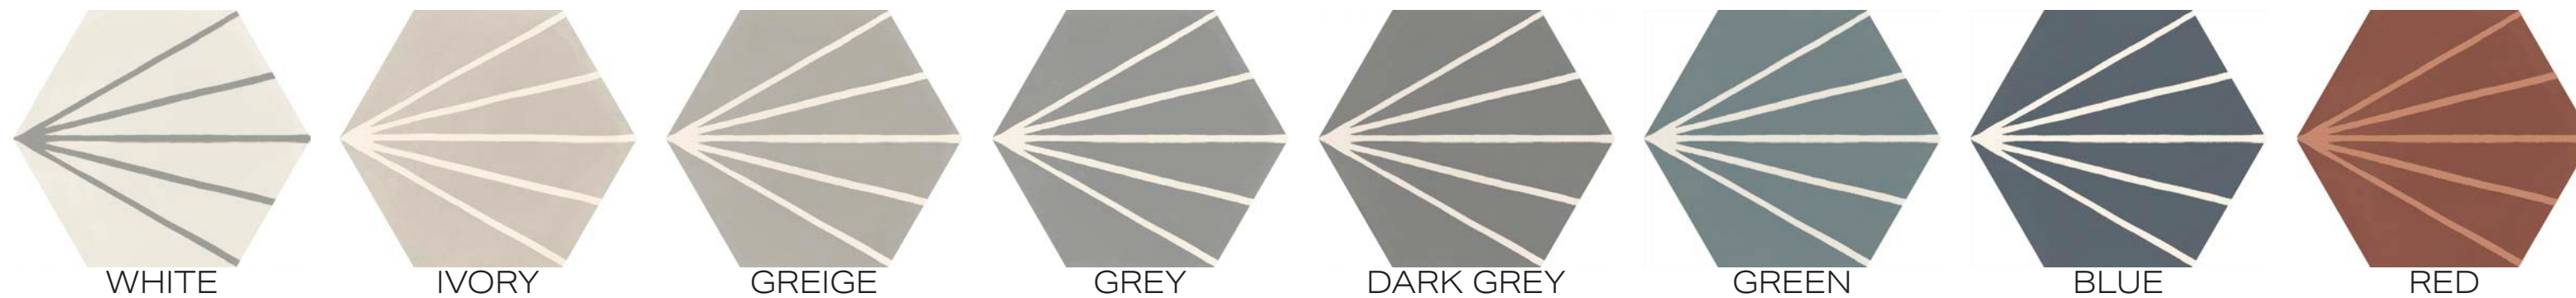

DECOR | TRIANGLES 8.25"x7.2"x10MM | MATTE