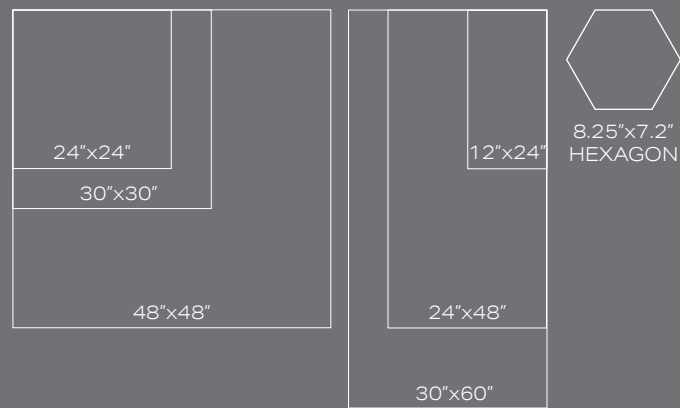

RED TRIANGLES (WALL) + IVORY HERRINGBONE (WALL)

MIDLAND CONCRETE

PORCELAIN TILE

SIZES

FINISH

MATTE, TEXTURED

THICKNESS

6MM, 10MM | VARIES PER SIZE - REFER TO CHART

LEAD TIME + LOCATION

6-8 WEEKS | ITALY

RECYCLED CONTENT

20%	STANDARD	DARK GREY, GREIGE, GREY, RED
12%	GAUGED	DARK GREY, GREIGE, GREY, IVORY, WHITE
PRE-CONSUMER		

TECHNICAL DATA

SPECIFICATION REFERENCE	TEST METHOD	TEST RESULT
BREAKING STRENGTH	ISO 10545-4	R>35 N/MM ² , S>1300 N
WATER ABSORPTION	ISO 10545-3	<0.5%
ABRASION RESISTANCE	ISO 10545-6	<175 MM ³
DCOF	ANSI A137.1	≥0.42

GREEN

BLUE

RED

CHART INDICATES AVAILABLE SIZE + THICKNESS + FINISH OPTIONS. IF GREY BLOCK IS PRESENT, THE PRODUCT IS NOT AVAILABLE IN THAT SIZE.

								
	WHITE	IVORY	GREIGE	GREY	DARK GREY	GREEN	BLUE	RED
8.25"x7.2"x10MM HEXAGON	MATTE	MATTE	MATTE	MATTE	MATTE	MATTE	MATTE	MATTE
12"x24"x10MM	MATTE	MATTE	MATTE	MATTE	MATTE			
24"x24"x10MM	MATTE TEXTURED	MATTE TEXTURED	MATTE TEXTURED	MATTE TEXTURED	MATTE TEXTURED	MATTE	MATTE	MATTE
24"x48"x10MM	MATTE TEXTURED	MATTE TEXTURED	MATTE TEXTURED	MATTE TEXTURED	MATTE TEXTURED	MATTE	MATTE	MATTE
24"x48"x6MM GAUGED	MATTE	MATTE	MATTE	MATTE	MATTE			
30"x30"x10MM	MATTE	MATTE	MATTE	MATTE	MATTE			
30"x60"x10.5MM	MATTE	MATTE	MATTE	MATTE	MATTE			
48"x48"x6MM GAUGED	MATTE	MATTE	MATTE	MATTE	MATTE			

8.25"x7.2"
HEXAGON