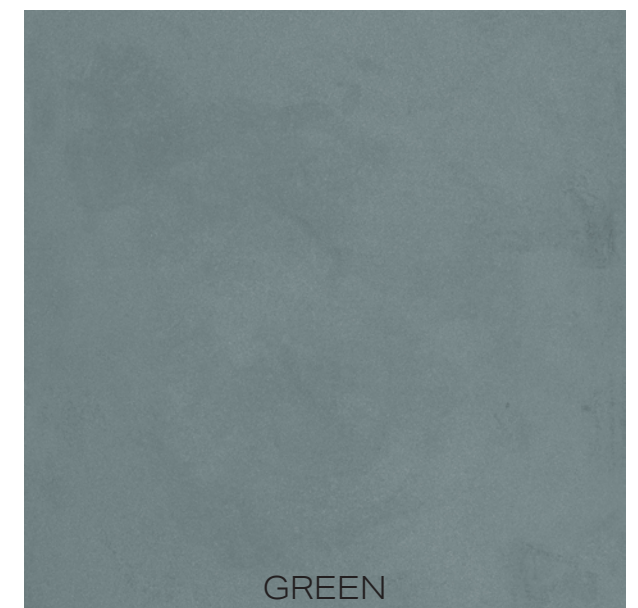

**All technical data was supplied by the manufacturer and is being provided by CMC for informational purposes only. Exact test results should be requested from your CMC contact.

WHITE

IVORY

GREIGE

GREY

DARK GREY

GREEN

BLUE

RED

CHART INDICATES AVAILABLE SIZE + THICKNESS + FINISH OPTIONS. IF GREY BLOCK IS PRESENT, THE PRODUCT IS NOT AVAILABLE IN THAT SIZE.

								
	WHITE	IVORY	GREIGE	GREY	DARK GREY	GREEN	BLUE	RED
8.25"x7.2"x10MM HEXAGON	MATTE	MATTE	MATTE	MATTE	MATTE	MATTE	MATTE	MATTE
12"x24"x10MM	MATTE	MATTE	MATTE	MATTE	MATTE			
24"x24"x10MM	MATTE TEXTURED	MATTE TEXTURED	MATTE TEXTURED	MATTE TEXTURED	MATTE TEXTURED	MATTE	MATTE	MATTE
24"x48"x10MM	MATTE TEXTURED	MATTE TEXTURED	MATTE TEXTURED	MATTE TEXTURED	MATTE TEXTURED	MATTE	MATTE	MATTE
24"x48"x6MM GAUGED	MATTE	MATTE	MATTE	MATTE	MATTE			
30"x30"x10MM	MATTE	MATTE	MATTE	MATTE	MATTE			
30"x60"x10.5MM	MATTE	MATTE	MATTE	MATTE	MATTE			
48"x48"x6MM GAUGED	MATTE	MATTE	MATTE	MATTE	MATTE			