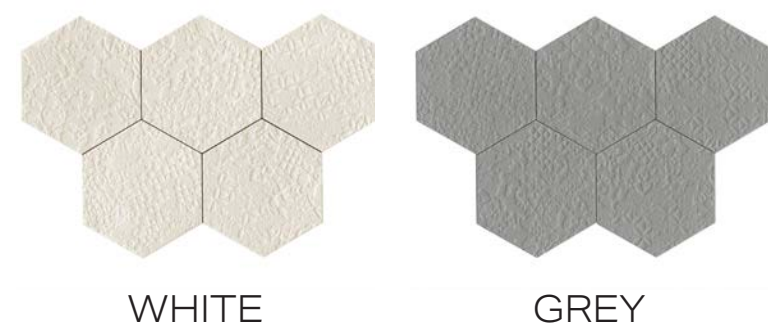

DECOR | CROSS STITCH ON 8.25"x7.2"x10MM SHEET | MATTE