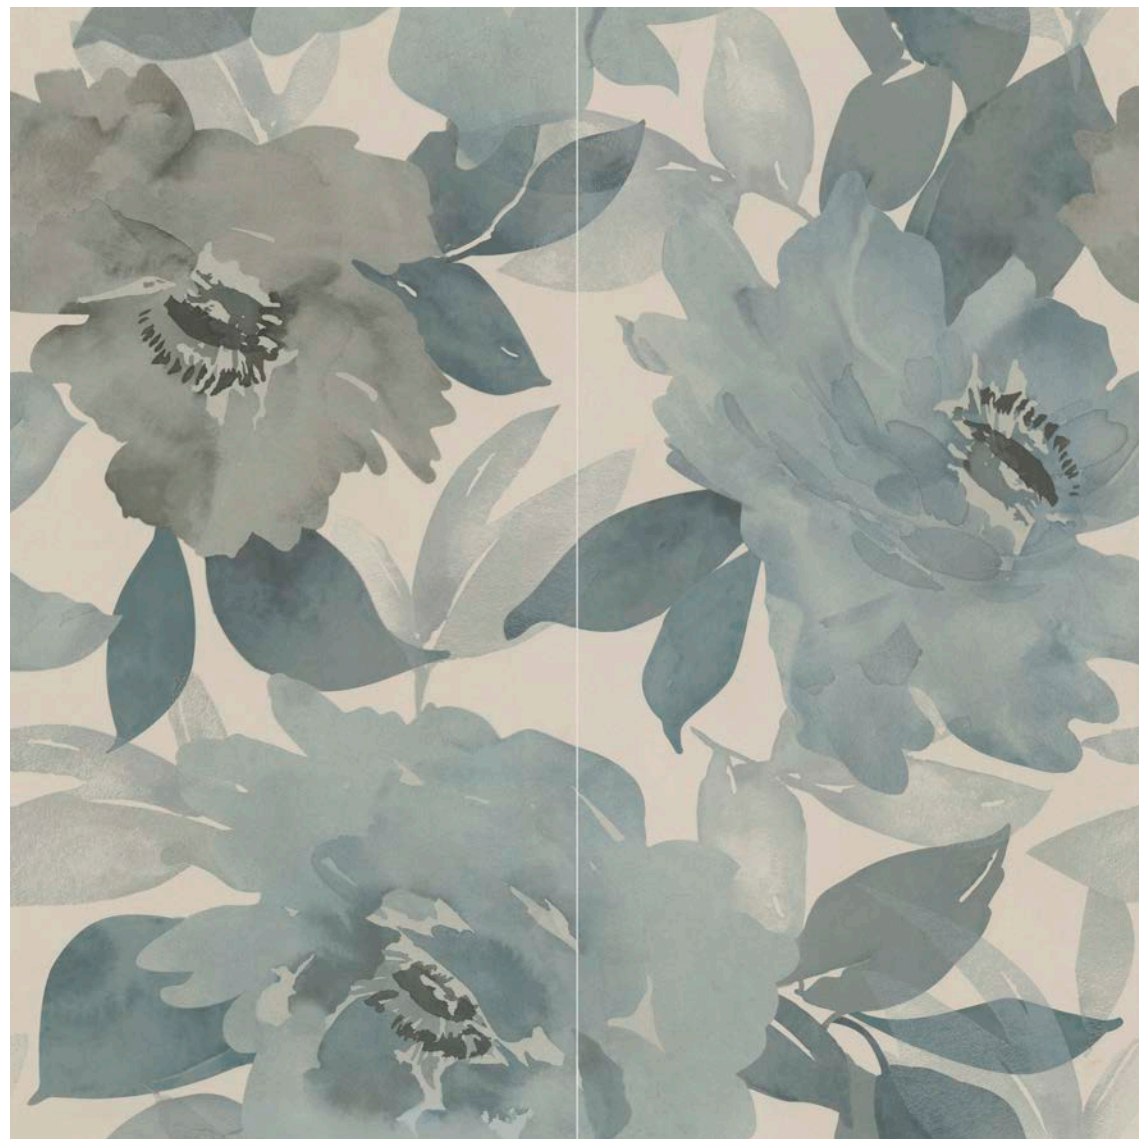

DECOR | FLORAL DECO 48"x48"x10MM | MATTE

COOL