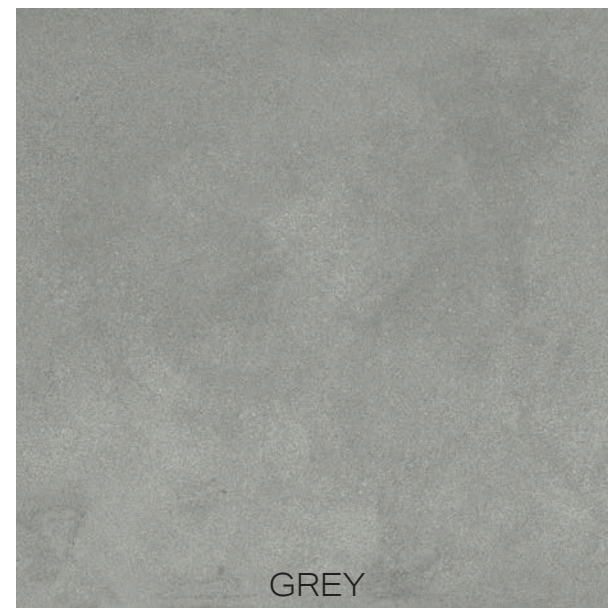

**All technical data was supplied by the manufacturer and is being provided by CMC for informational purposes only. Exact test results should be requested from your CMC contact.

WHITE

IVORY

GREIGE

GREY

DARK GREY

GREEN

BLUE

RED

CHART INDICATES AVAILABLE SIZE + THICKNESS + FINISH OPTIONS. IF GREY BLOCK IS PRESENT, THE PRODUCT IS NOT AVAILABLE IN THAT SIZE.

								
	WHITE	IVORY	GREIGE	GREY	DARK GREY	GREEN	BLUE	RED
8.25"x7.2"x10MM HEXAGON	MATTE	MATTE	MATTE	MATTE	MATTE	MATTE	MATTE	MATTE
12"x24"x10MM	MATTE	MATTE	MATTE	MATTE	MATTE			
24"x24"x10MM	MATTE TEXTURED	MATTE TEXTURED	MATTE TEXTURED	MATTE TEXTURED	MATTE TEXTURED	MATTE	MATTE	MATTE
24"x48"x10MM	MATTE TEXTURED	MATTE TEXTURED	MATTE TEXTURED	MATTE TEXTURED	MATTE TEXTURED	MATTE	MATTE	MATTE
24"x48"x6MM GAUGED	MATTE	MATTE	MATTE	MATTE	MATTE			
30"x30"x10MM	MATTE	MATTE	MATTE	MATTE	MATTE			
30"x60"x10.5MM	MATTE	MATTE	MATTE	MATTE	MATTE			
48"x48"x6MM GAUGED	MATTE	MATTE	MATTE	MATTE	MATTE			