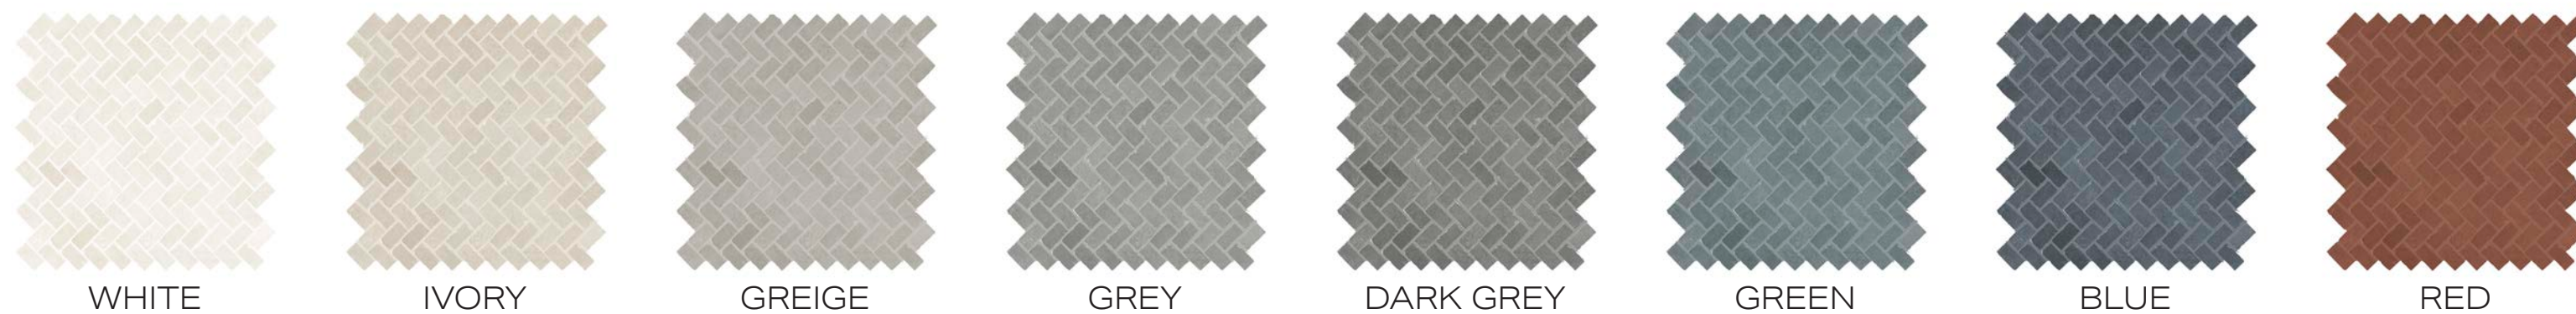

DECOR | 1"x2" HERRINGBONE ON 12"x12"x10MM SHEET | MATTE