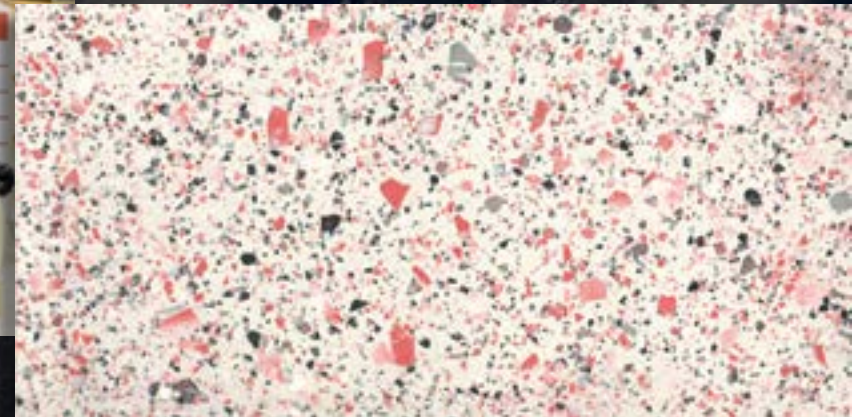

# CREATIVE COMPLEMENTS

creative  
materials  
corporation

Coloration White, Red 02, Orange 03, Orange 02

Metal Effects Silver Chevron

Frammento Rose Macro

Epic Black Polygon

Corrugate Grey

Collina Puzzle Ochre

BACKGROUND: Vivid Metals Black Oxidized