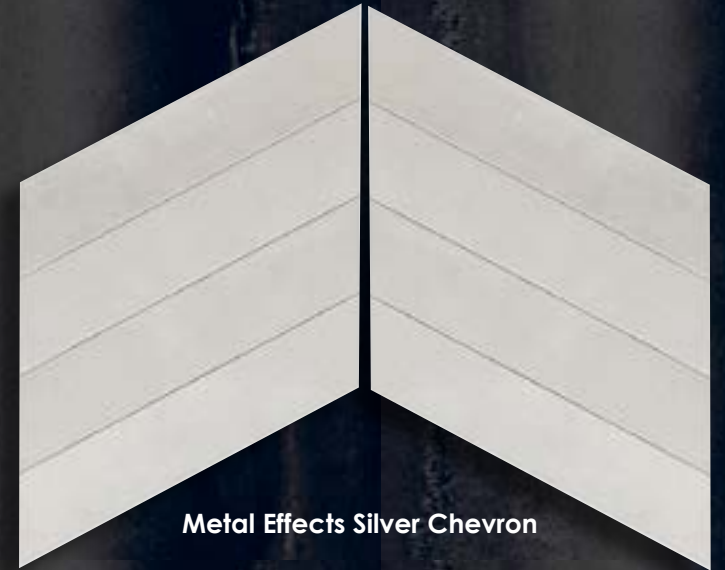

# CREATIVE COMPLEMENTS

creative  
materials  
corporation

Coloration White, Red 02, Orange 03, Orange 02

Metal Effects Silver Chevron

Frammento Rose Macro

Epic Black Polygon

Corrugate Grey

Collina Puzzle Ochre

BACKGROUND: Vivid Metals Black Oxidized