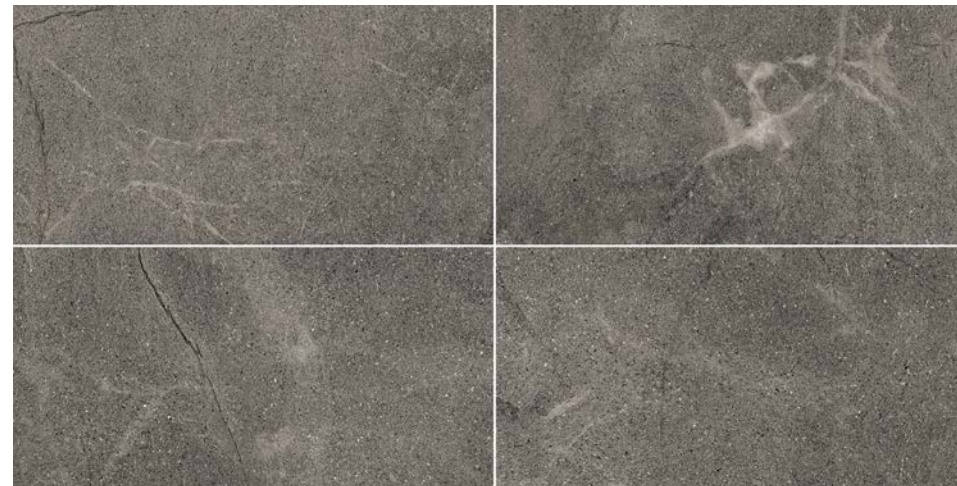

ALCHEMY

PORCELAIN TILE

SIZES

3"x12"				6"x6"
12"x24"				
18"x36"				
24"x48"				24"x24"

FINISH

MATTE + SEMI-POLISHED + EXTERIOR/GRIP

THICKNESS

9MM + 10MM

LEAD TIME + LOCATION

6 - 8 WEEKS | ITALY

TECHNICAL DATA

SPECIFICATION REFERENCE	TEST METHOD	TEST RESULT
DCOF	ANSI A137.1	$\geq 0.42^*$
BREAKING STRENGTH	ISO 10545-4	R>35 N/MM², S>1300 N
WATER ABSORPTION	ISO 10545-3	<0.5%
ABRASION RESISTANCE	ISO 10545-6	<175 MM³

Shade V3 Variation All technical data was supplied by the manufacturer and is being provided by CMC for informational purposes only. Exact test results should be requested from your CMC contact. SEMI-POLISHED does not pass DCOF under this testing.

BLACK