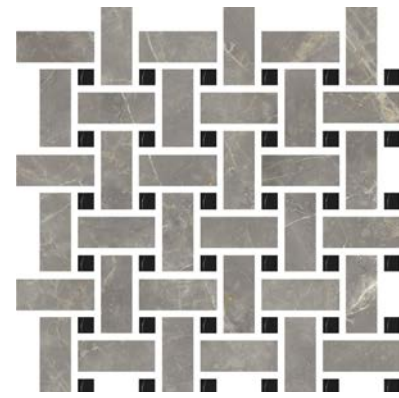

ROSSO LEVANTO
POLISHED ONLY

EMERALD DREAM
MATTE OR POLISHED

AZUL BAHIA
MATTE OR POLISHED

BATEAU

PORCELAIN TILE

MOSAIC | 1"x3" BASKET WEAVE ON 12"x12"x10MM | POLISHED

PORT LAURENT

AMANI GREY

IMPERIAL GREY

BRECCIA WHITE

WHITE CALACATTA

WHITE STATUARIO

ROSSO LEVANTO

EMERALD DREAM

AZUL BAHIA

BATEAU