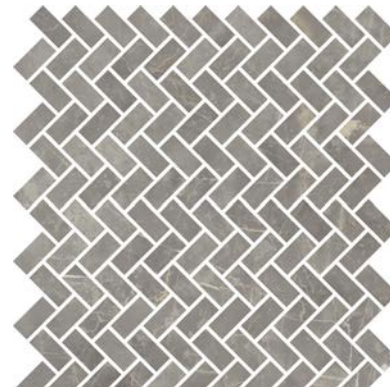

BATEAU

PORCELAIN TILE

DECOR | 29"x58"x10MM | POLISHED

PORT LAURENT

BASKETWEAVE

PICK

IMPERIAL GREY

WHITE CALACATTA

PORT LAURENT

AMANI GREY

IMPERIAL GREY

BRECCIA WHITE

WHITE CALACATTA

WHITE STATUARIO

MOSAIC | 1"x2" HERRINGBONE ON 12"x12"x10MM | POLISHED

PORT LAURENT

AMANI GREY

IMPERIAL GREY

BRECCIA WHITE

WHITE CALACATTA

WHITE STATUARIO

MOSAIC | 2"x2" HEXAGON ON 12"x12"x10MM | POLISHED

PORT LAURENT

AMANI GREY