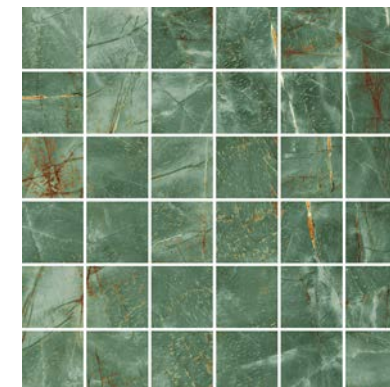

EMERALD DREAM
MATTE OR POLISHED