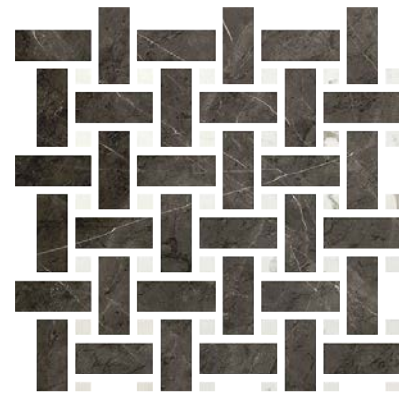

BATEAU

PORCELAIN TILE

MOSAIC | 1"x3" BASKET WEAVE ON 12"x12"x10MM | POLISHED

AMANI GREY