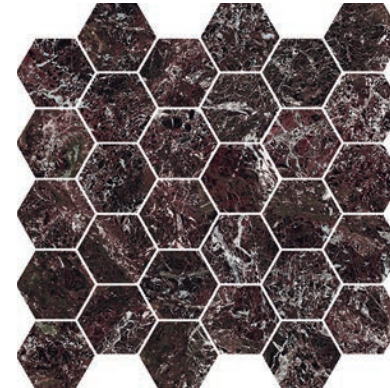

AMANI GREY

IMPERIAL GREY

BRECCIA WHITE

WHITE CALACATTA

WHITE STATUARIO

MOSAIC | 2"x2" HEXAGON ON 12"x12"x10MM | POLISHED

PORT LAURENT

AMANI GREY

IMPERIAL GREY

BRECCIA WHITE

WHITE CALACATTA

WHITE STATUARIO

ROSSO LEVANTO

EMERALD DREAM

AZUL BAHIA

MOSAIC | 2"x2" ON 12"x12"x10MM

ROSSO LEVANTO
POLISHED ONLY

EMERALD DREAM
MATTE OR POLISHED

AZUL BAHIA
MATTE OR POLISHED

BATEAU

PORCELAIN TILE

MOSAIC | 1"x3" BASKET WEAVE ON 12"x12"x10MM | POLISHED

PORT LAURENT

AMANI GREY