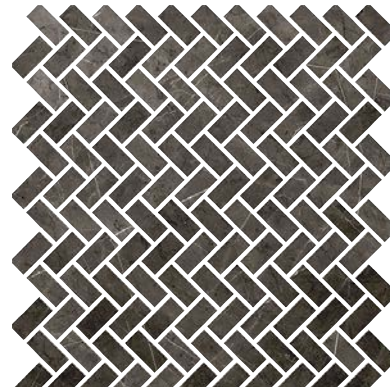

BATEAU

PORCELAIN TILE

DECOR | 29"x58"x10MM | POLISHED

PORT LAURENT

BASKETWEAVE

PICK

IMPERIAL GREY

WHITE CALACATTA

WHITE STATUARIO

ROSSO LEVANTO

EMERALD DREAM

AZUL BAHIA

WHITE STATUARIO

BATEAU

PORCELAIN TILE

MOSAIC | 1"x1" ON 12"x12"x10MM | POLISHED

PORT LAURENT

AMANI GREY

IMPERIAL GREY

BRECCIA WHITE

WHITE CALACATTA

WHITE STATUARIO

MOSAIC | 1"x2" HERRINGBONE ON 12"x12"x10MM | POLISHED

PORT LAURENT

AMANI GREY

IMPERIAL GREY

BRECCIA WHITE

WHITE CALACATTA

WHITE STATUARIO

MOSAIC | 2"x2" HEXAGON ON 12"x12"x10MM | POLISHED

PORT LAURENT

AMANI GREY