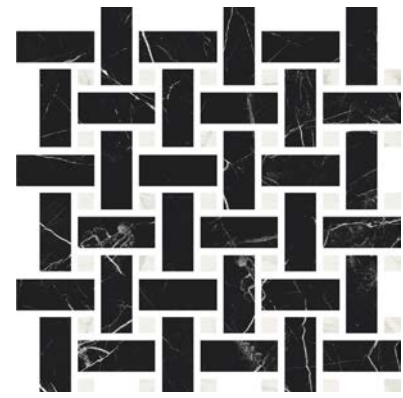

BATEAU

PORCELAIN TILE

MOSAIC | 1"x3" BASKET WEAVE ON 12"x12"x10MM | POLISHED

PORT LAURENT