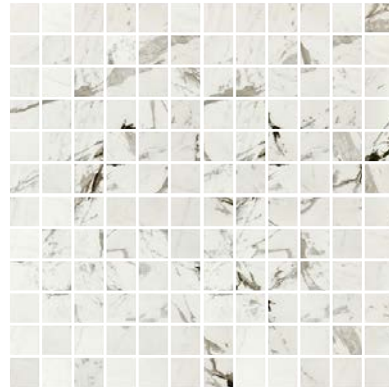

BRECCIA WHITE