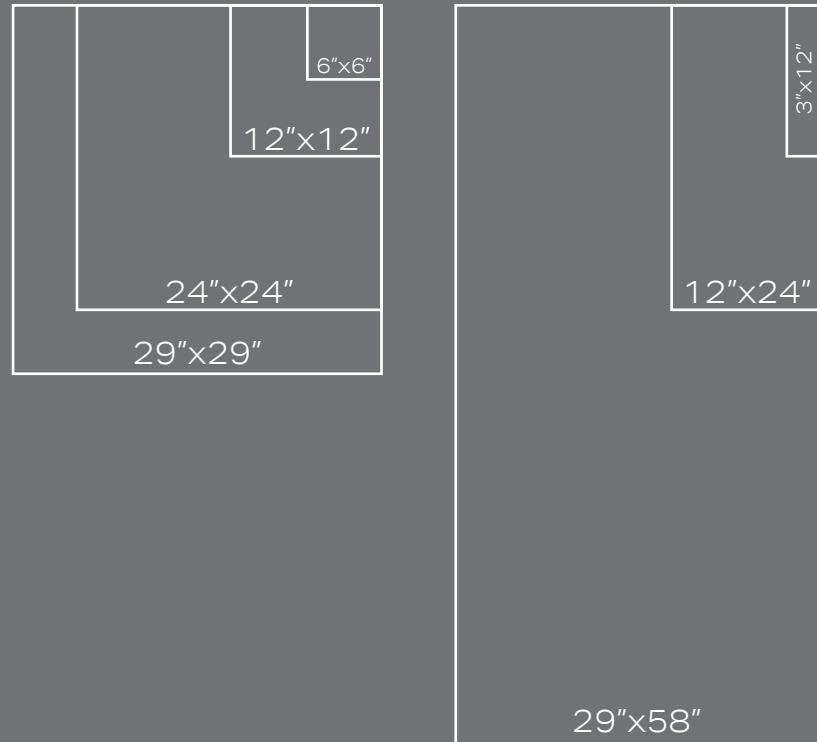

BASKETWEAVE DECO

BATEAU

PORCELAIN TILE

SIZES

FINISH

MATTE + POLISHED

THICKNESS

10MM