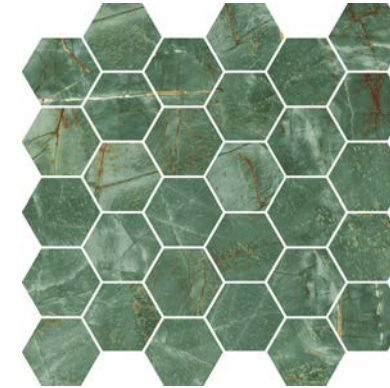

AMANI GREY

IMPERIAL GREY

BRECCIA WHITE

WHITE CALACATTA

WHITE STATUARIO

MOSAIC | 2"x2" HEXAGON ON 12"x12"x10MM | POLISHED

PORT LAURENT

AMANI GREY

IMPERIAL GREY

BRECCIA WHITE

WHITE CALACATTA

WHITE STATUARIO

ROSSO LEVANTO

EMERALD DREAM

AZUL BAHIA

MOSAIC | 2"x2" ON 12"x12"x10MM

ROSSO LEVANTO
POLISHED ONLY

EMERALD DREAM
MATTE OR POLISHED

AZUL BAHIA
MATTE OR POLISHED

BATEAU

PORCELAIN TILE

MOSAIC | 1"x3" BASKET WEAVE ON 12"x12"x10MM | POLISHED

PORT LAURENT

AMANI GREY