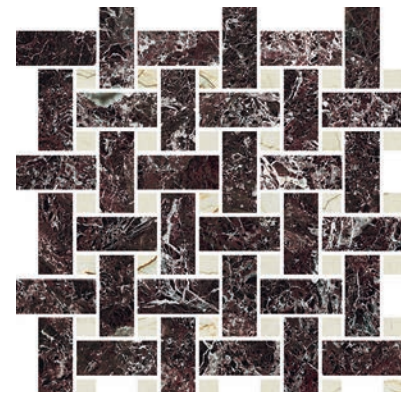

IMPERIAL GREY

BRECCIA WHITE

WHITE CALACATTA

WHITE STATUARIO

ROSSO LEVANTO

EMERALD DREAM

AZUL BAHIA

BATEAU

BATEAU
COMPLEMENTS

MIX MOSAIC | 2"x3" OFFSET ON 12"x12"x10MM POLISHED