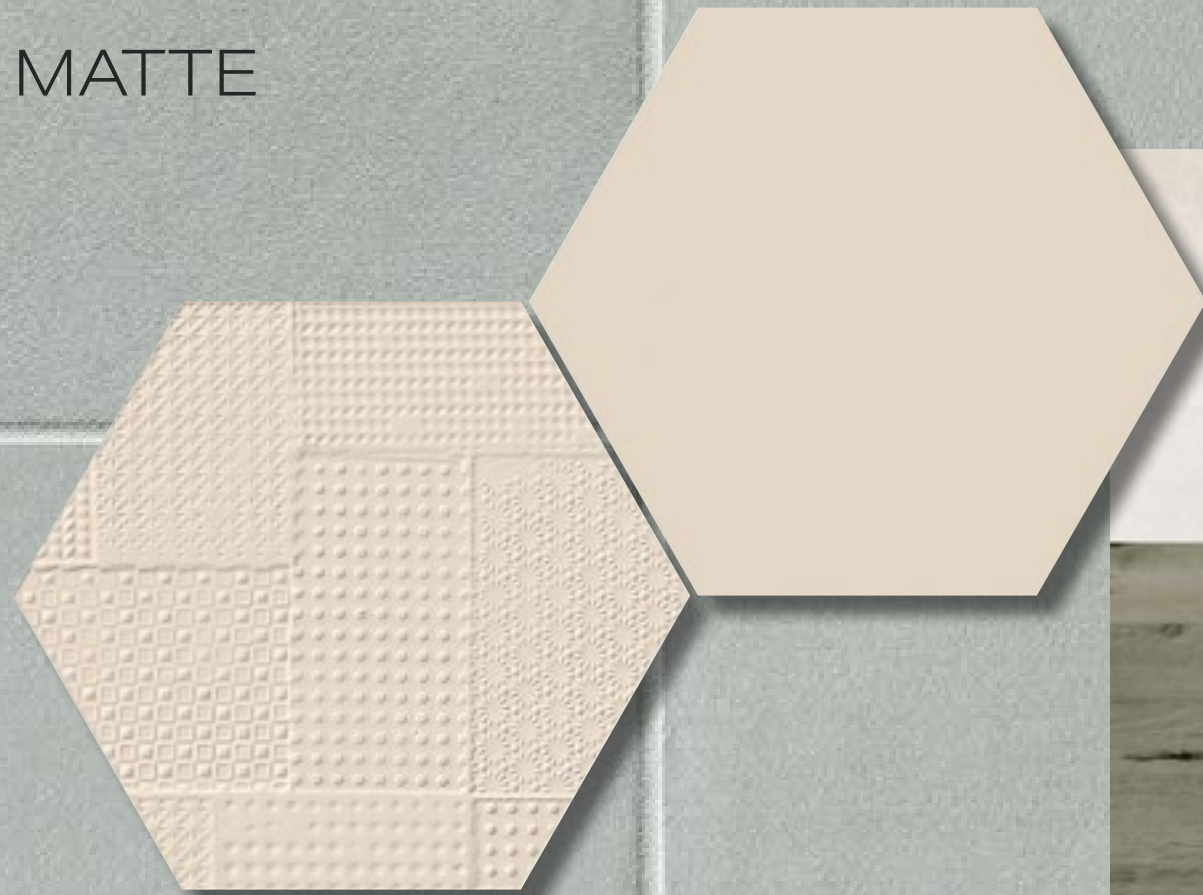

BACKGROUND: JOURNEY GREEN MATTE

MIMESIS MELA

PROFOUND GAUGED IVORY
LINEAR MOSAIC

JOURNEY BEIGE HEX |
MATTE + IMPRINT

MIMESIS MELA CHEVRON

JOURNEY IVORY IMPRINT

PHASES STIPPLED WHITE

JOURNEY IVORY