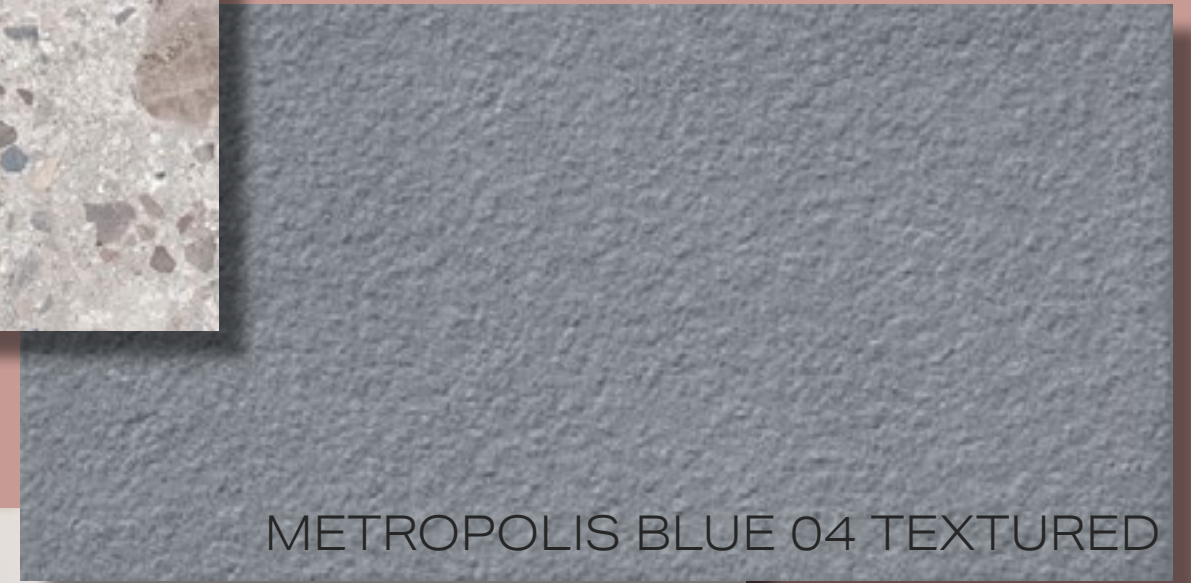

BACKGROUND: PERSPECTIVE ROSE

ISEO LIGHT BLUE GREY

PERSPECTIVE ROSE  
GLOSSY OBLONG

PERSPECTIVE WHITE GLOSSY OBLONG

METROPOLIS BLUE 04 TEXTURED

PERSPECTIVE WHITE MATTE

TRAILBLAZER TAUPE WANDER

METROPOLIS WALL BLUE 01