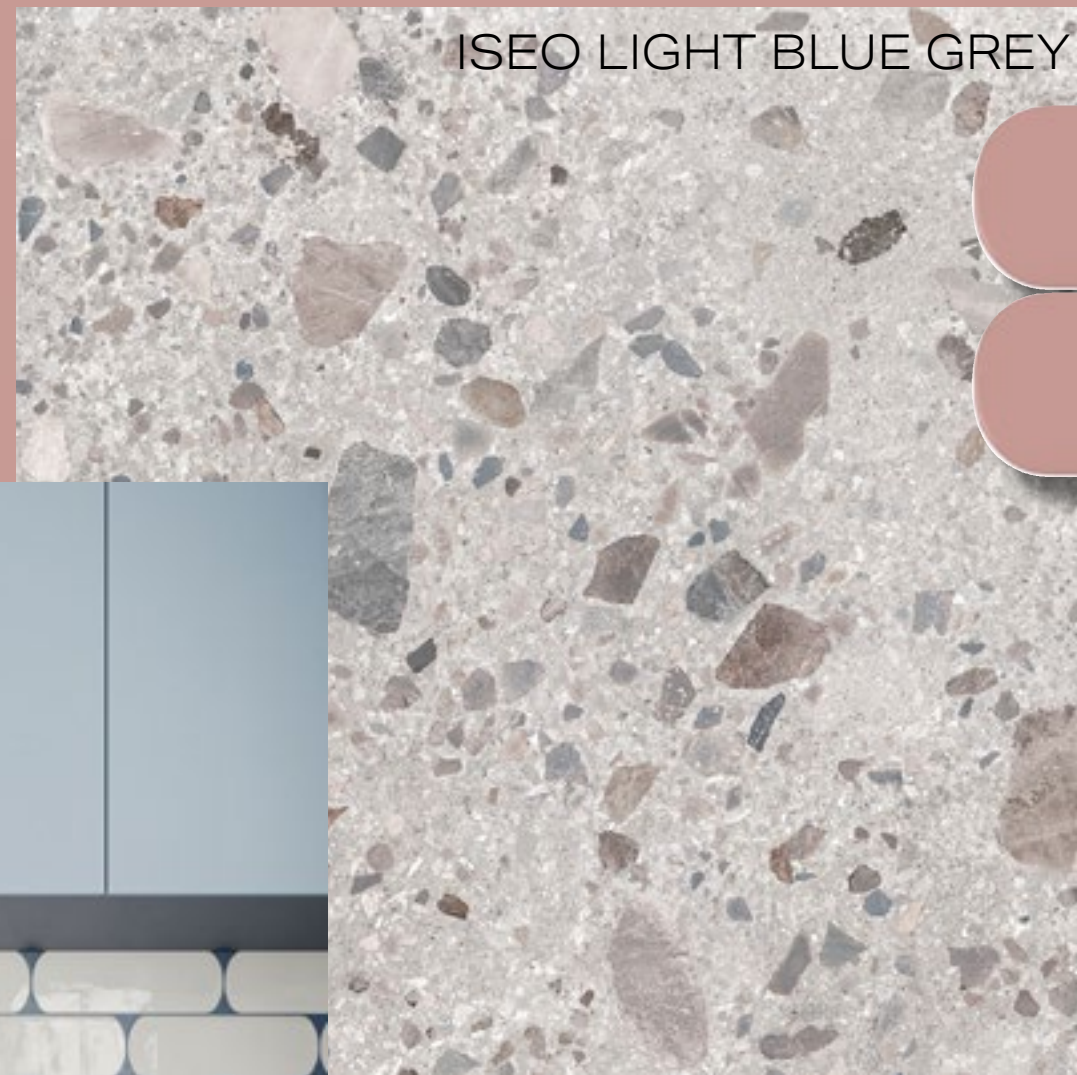

BACKGROUND: PERSPECTIVE ROSE

ISEO LIGHT BLUE GREY

PERSPECTIVE ROSE  
GLOSSY OBLONG

PERSPECTIVE WHITE GLOSSY OBLONG

METROPOLIS BLUE 04 TEXTURED

PERSPECTIVE WHITE MATTE

TRAILBLAZER TAUPE WANDER

METROPOLIS WALL BLUE 01