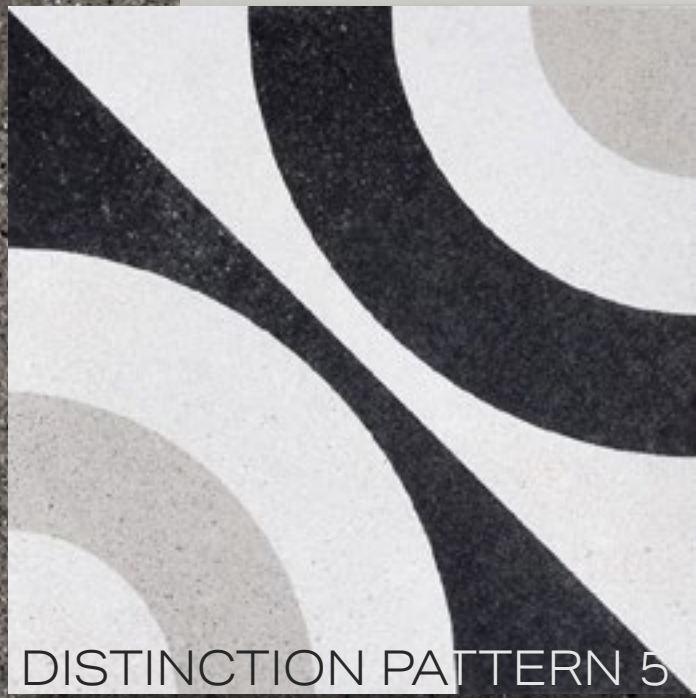

BACKGROUND: ALCHEMY BLACK

ALCHEMY GREY

ROUNDABOUT LIGHT GREY HEX

CHROMA WHITE

WAVELENGTH GREY LINEAR

DISTINCTION PATTERN 5

ALCHEMY BLACK