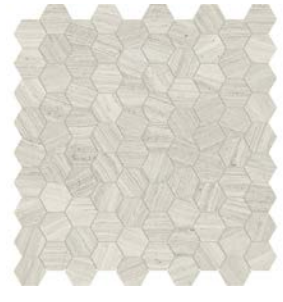

Body Type	Shade Variation
Glazed Non Color-Body Porcelain	V2

Mosaics

1.25" Hexagon Mosaic on 12"x12"x9mm Sheet Polished

Calacatta

Statuario

Volakas

Bianco Lasa

Zebrino

Nordic Grey

White Wooden

Bianco Venezia

2"x2" Basketweave Mosaic on 12"x12"x8.3mm Sheet | Matte or Polished

Calacatta

Statuario

Volakas

Bianco Lasa