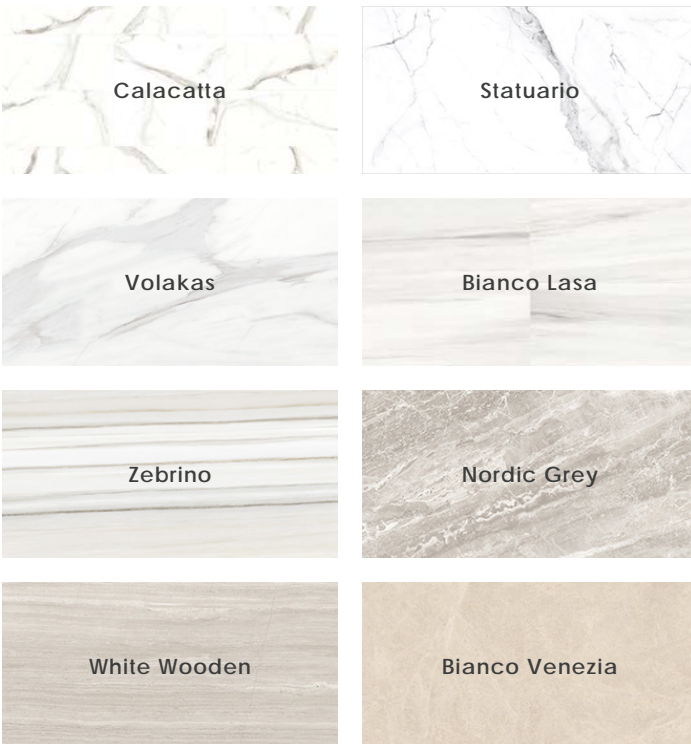

Description

Affinity porcelain tile is a flawless reflection of the world's richest marbles. Exquisite variations and surfaces provide a sophistication and versatility for any application. From classic to linear visuals and a rich range of sizes complemented by ornate mosaics, it is a perfect combination of beauty.

Colors

Finish & Thickness

Matte, Polished | 8.3mm, 8.5mm, 9mm

Finish varies per size and color –
Refer to Color•Size•Finish Matrix

Lead Time

2-3 Weeks
Domestic Inventory

Location

India

Statuario

Volakas

Color•Size•Finish Matrix

Color — Size & Thickness								
	Calacatta	Statuario	Volakas	Bianco Lasa	Zebrino	Nordic Grey	White Wooden	Bianco Venezia
4" x 12" x 8.5mm	Polished	Polished	Polished	Polished	Polished	Polished	Polished	Polished
12" x 24" x 8.3mm	Matte Polished	Matte Polished	Matte Polished	Matte Polished	Matte Polished	Matte Polished	Matte Polished	Matte Polished
10.5" x 32" x 9mm	Polished	Polished	Polished					
16" x 32" x 9mm	Matte Polished	Matte Polished	Matte Polished	Matte Polished	Matte Polished	Matte Polished	Matte Polished	Matte Polished
24" x 24" x 8.5mm	Matte Polished	Matte Polished	Matte Polished			Matte Polished		Matte Polished
24" x 48" x 9mm	Polished	Polished	Polished	Polished	Polished		Polished	
Bullnose 3" x 12" x 8.3mm		Matte Polished	Matte Polished	Matte Polished	Matte Polished	Matte Polished	Matte Polished	Matte Polished
Bullnose 3" x 24" x 8.3mm		Matte Polished	Matte Polished	Matte Polished	Matte Polished	Matte Polished		Matte Polished