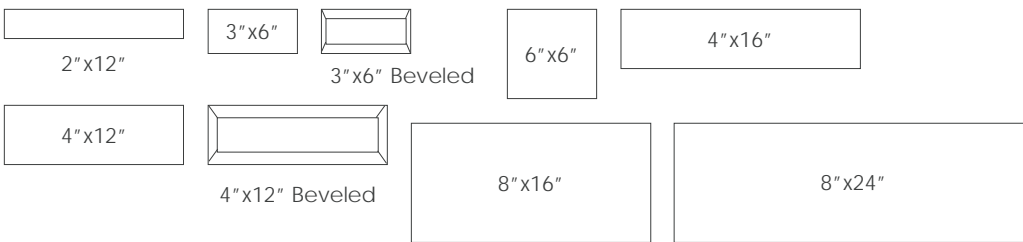

Sizes

Technical Data

Specification Reference	Test Method	Test Result
DCOF	ANSI A326.3	Glazed Non Color-Body Porcelain • Interior, Dry (>0.42 Dry)
		Unglazed Porcelain • Exterior, Wet (>0.55 Wet)
		Ceramic • Not Applicable - Wall Use Only
Water Absorption	ASTM C373	Porcelain • < 0.5%
		Ceramic • 18%
Breaking Strength	ASTM C648	Porcelain • 275 lbf
		Ceramic • > 250 lbf
Deep Abrasion Resistance	ASTM C1243	Unglazed Porcelain • 202mm ³