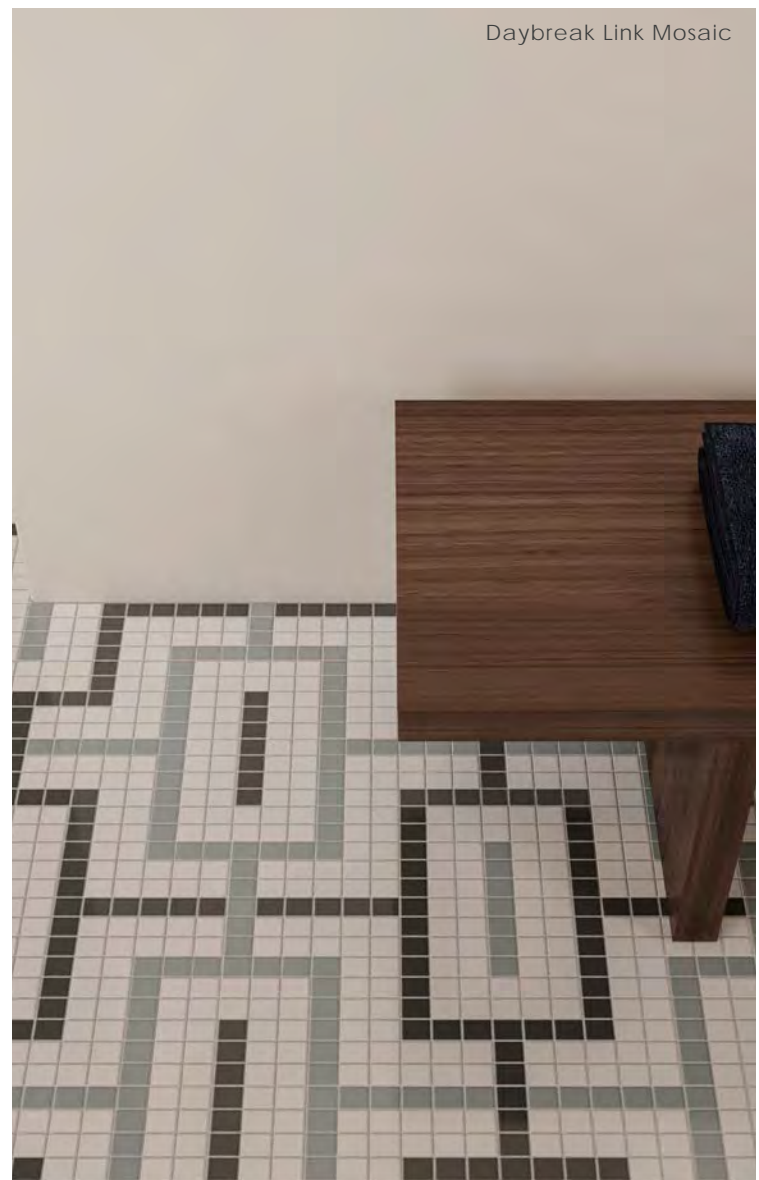

Daybreak Blend Color Details