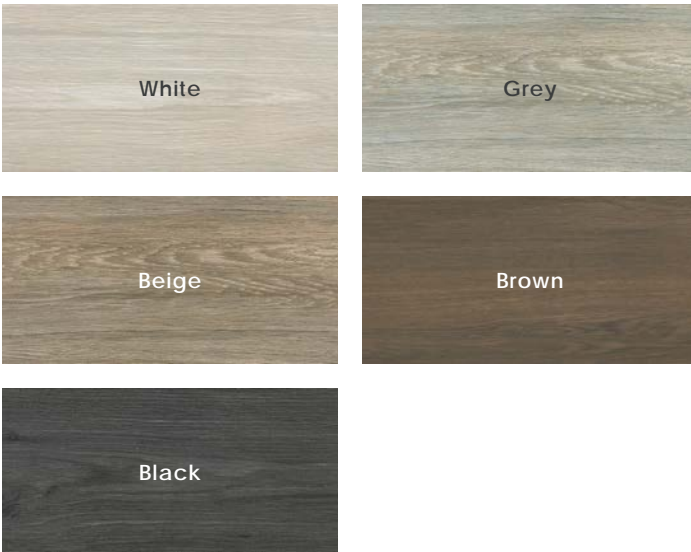

## Description

Antique Wood porcelain tile illustrates the heritage and elegance of natural wood. Through subtle grain patterns and color range, this collection integrates into multiple styles.

## Colors

## Sizes

## Color•Size•Finish Matrix

Color — Size & Thickness	Color				
	White	Grey	Beige	Brown	Black
6" x 24" x 9mm	Matte	Matte	Matte	Matte	Matte
6" x 36" x 9mm	Matte	Matte	Matte	Matte	Matte

Chart indicates available size, color, finish and thickness options. Shaded block indicates not available. Sizing is nominal for field tile, trims, and decors.