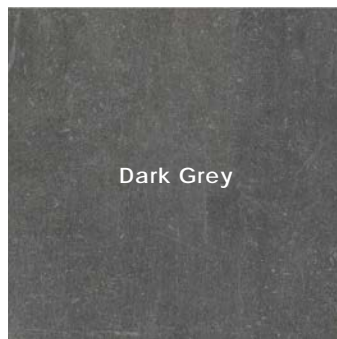

Colors

Sizes

Technical Data

Specification Reference	Test Method	Test Result
DCOF	ANSI A326.3	Interior, Wet Plus (>0.50 Wet)
Water Absorption	ASTM C373	< 0.5%
Breaking Strength	ASTM C648	> 450 lbf
PEI	ASTM C1027	IV

Finish & Thickness

Matte | 8mm, 9.5mm
Finish varies per size and color –
Refer to Color•Size•Finish Matrix

Lead Time

2-3 Weeks
Domestic Inventory

Location

Turkey

Body Type	Shade Variation
Glazed Non Color-Body Porcelain	V3