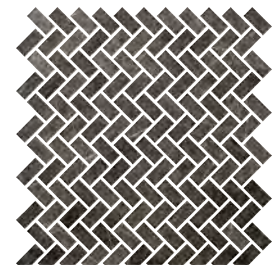

## Mosaics

1"x2" Herringbone Mosaic on 12"x12"x10mm Sheet Polished

White Statuario

White Calacatta

Breccia White

Imperial Grey

Amani Grey

Port Laurent

1"x1" Mosaic on 12"x12"x10mm Sheet Polished

White Statuario

White Calacatta

Breccia White

Imperial Grey

Amani Grey

Port Laurent

Breccia White Basket Weave Mosaic