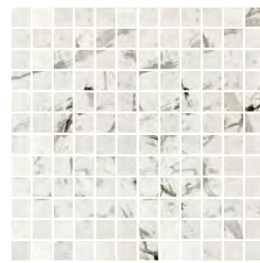

## Mosaics

1"x2" Herringbone Mosaic on 12"x12"x10mm Sheet Polished

White Statuario

White Calacatta

Breccia White

Imperial Grey

Amani Grey

Port Laurent

1"x1" Mosaic on 12"x12"x10mm Sheet Polished

White Statuario

White Calacatta

Breccia White

Imperial Grey

Amani Grey

Port Laurent

Breccia White Basket Weave Mosaic