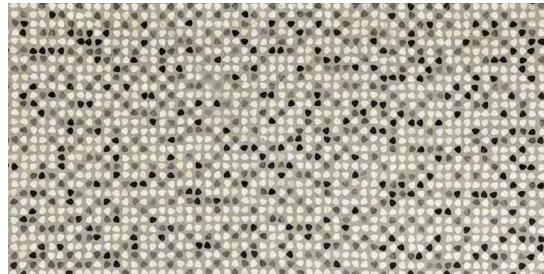

## Decor

Deco 29" x58" x10mm Polished

White Statuario

White Calacatta

Imperial Grey

Port Laurent

Rosso Levanto

Emerald Dream

Azul Bahia

Pick

Basket Weave