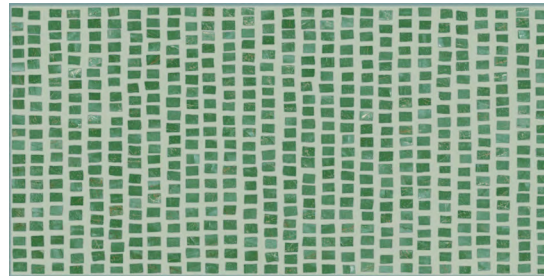

## Decor

Deco 29" x58" x10mm Polished

White Statuario

White Calacatta

Imperial Grey

Port Laurent

Rosso Levanto

Emerald Dream

Azul Bahia

Pick

Basket Weave