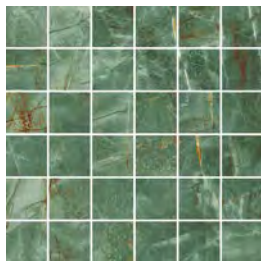

## Mosaics

2"x2" Mosaic on 12"x12"x10mm Sheet

Rosso Levanto

Polished

Emerald Dream

Matte or Polished

Azul Bahia

Matte or Polished