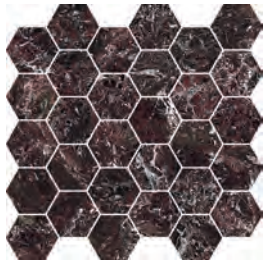

## Mosaics

2" Hexagon Mosaic on 12"x12"x10mm Sheet Polished

White Statuario

White Calacatta

Breccia White

Imperial Grey

Amani Grey

Port Laurent

Rosso Levanto

Emerald Dream

Azul Bahia

1"x3" Basket Weave Mosaic on 12"x12"x10mm Sheet Polished

White Statuario

White Calacatta

Breccia White

Imperial Grey