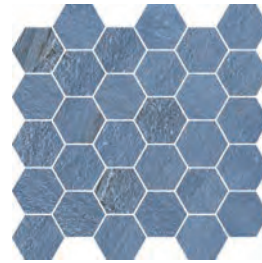

## Mosaics

2" Hexagon Mosaic on 12"x12"x10mm Sheet Polished

White Statuario

White Calacatta

Breccia White

Imperial Grey

Amani Grey

Port Laurent

Rosso Levanto

Emerald Dream

Azul Bahia

1"x3" Basket Weave Mosaic on 12"x12"x10mm Sheet Polished

White Statuario

White Calacatta

Breccia White

Imperial Grey