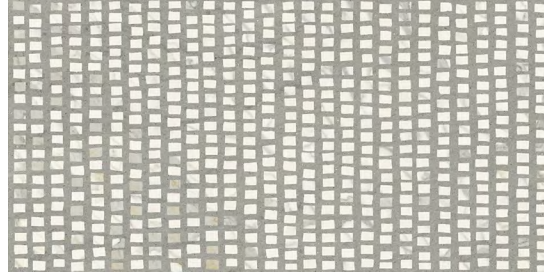

## Decor

Deco 29" x58" x10mm Polished

White Statuario

White Calacatta

Imperial Grey

Port Laurent

Rosso Levanto

Emerald Dream