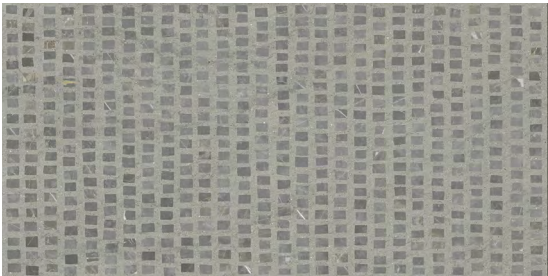

## Decor

Deco 29" x58" x10mm Polished

White Statuario

White Calacatta

Imperial Grey

Port Laurent

Rosso Levanto

Emerald Dream