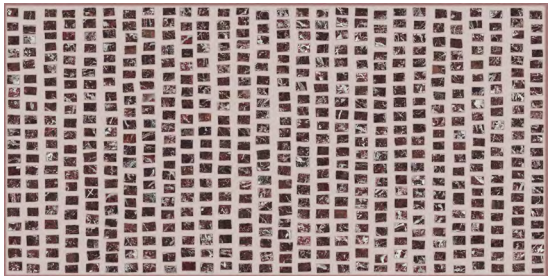

## Decor

Deco 29" x58" x10mm Polished

White Statuario

White Calacatta

Imperial Grey

Port Laurent

Rosso Levanto

Emerald Dream