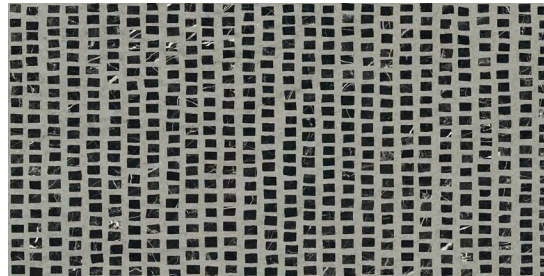

## Decor

Deco 29" x58" x10mm Polished

White Statuario

White Calacatta

Imperial Grey

Port Laurent

Rosso Levanto

Emerald Dream