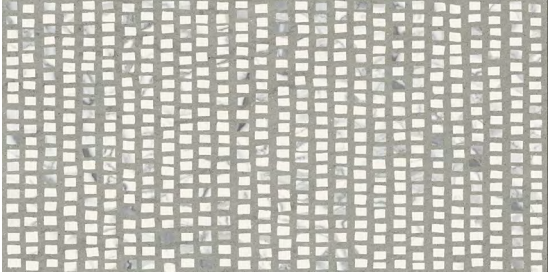

## Decor

Deco 29" x58" x10mm Polished

White Statuario

White Calacatta

Imperial Grey

Port Laurent

Rosso Levanto

Emerald Dream