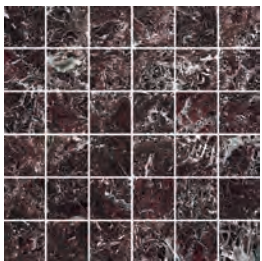

Mosaics

2"x2" Mosaic on 12"x12"x10mm Sheet

Rosso Levanto

Polished