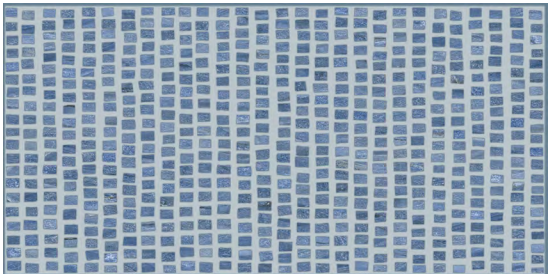

## Decor

Deco 29" x58" x10mm Polished

White Statuario

White Calacatta

Imperial Grey

Port Laurent

Rosso Levanto

Emerald Dream

Azul Bahia

Pick

Basket Weave