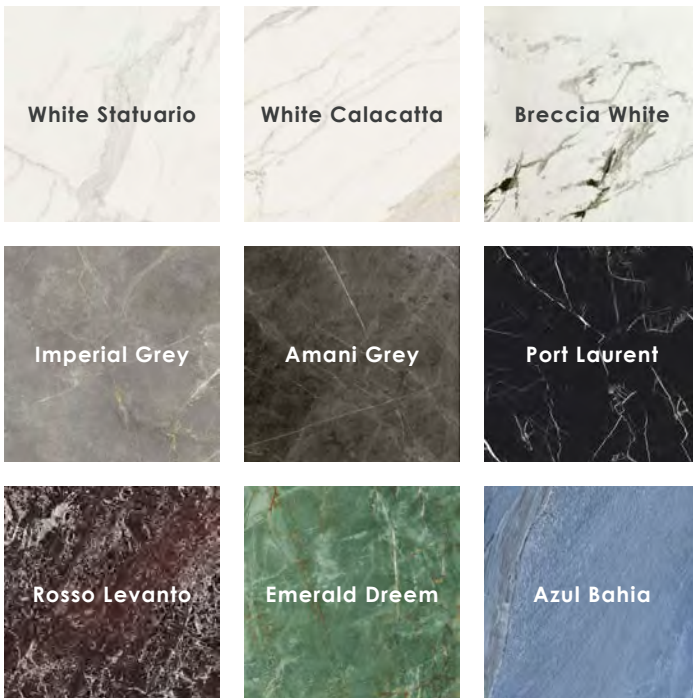

Description

Bateau porcelain tile exemplifies precious marbles through brilliance and intensity. A blended palette of timeless classics and bold statements, along with a unique large-chip deco, elevate the collection for contemporary designs.

Colors

Sizes

Technical Data

Specification Reference	Test Method	Test Result
DCOF	ANSI A326.3	≥ 0.42 Matte < 0.42 Polished
Water Absorption	ISO 10545-3	≤ 0.5%
Breaking Strength	ISO 10545-4	R>35 N/mm², S>1300n

Body Type	Shade Variation
Glazed Color-Body Porcelain	V2

Finish & Thickness

Matte, Polished | 10mm
Finish varies per size and color –
Refer to Color•Size•Finish Matrix

Lead Time

8-10 Weeks

Location

Italy