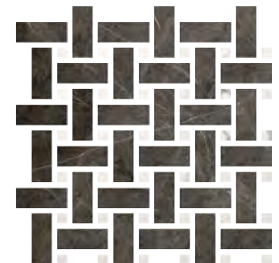

Rosso Levanto

Emerald Dream

Azul Bahia

1"x3" Basket Weave Mosaic on 12"x12"x10mm Sheet Polished

White Statuario

White Calacatta

Breccia White

Imperial Grey