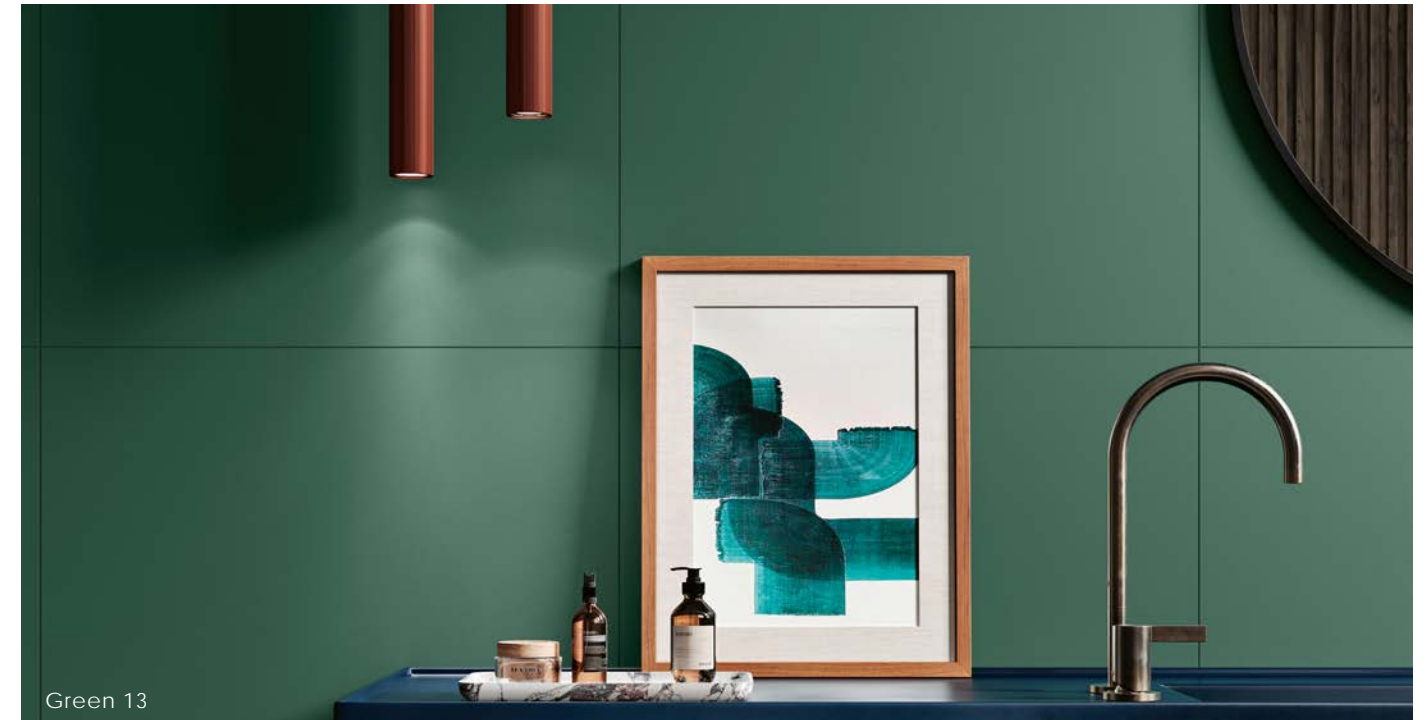

## Color•Size•Finish Matrix

Color — Size & Thickness	Cool Grey 11	Grey 12	Grey 13	Grey 14	Black 11	Black 12
Bullnose 3.8"x12" 	Honed - 8.5mm Natural - 8.5mm Polished - 8mm	Honed - 8.5mm Natural - 8.5mm Polished - 8mm	Honed - 8.5mm Natural - 8.5mm Polished - 8mm	Honed - 8.5mm Polished - 8mm	Honed - 8.5mm Natural - 7.7mm Polished - 8mm	Honed - 8.5mm Polished - 8mm
Bullnose 3"x24" 	Honed - 8.5mm Natural - 8.5mm Polished - 8mm	Natural - 8.5mm Polished - 8mm	Honed - 8.5mm Natural - 8.5mm Polished - 8mm	Honed - 8.5mm Polished - 8mm	Honed - 8.5mm Polished - 8mm	Honed - 8.5mm Polished - 8mm
Bullnose 3"x36" 						Honed - 10.5mm Polished - 9.8mm
Bullnose 3"x48" 					Honed - 9.8mm Polished - 9.3mm	
Grooved Stairtread With Bullnose Edge 12"x12" 	Natural - 8.5mm Polished - 8mm		Natural - 8.5mm Polished - 8mm	Honed - 8.5mm Polished - 8mm	Honed - 8.5mm Natural - 7.7mm Polished - 8mm	Honed - 8.5mm Polished - 8mm
Grooved Stairtread With Bullnose Edge 12"x24" 	Natural - 8.5mm Polished - 8mm	Natural - 8.5mm	Honed - 8.5mm Natural - 8.5mm Polished - 8mm	Honed - 8.5mm Polished - 8mm	Honed - 8.5mm Polished - 8mm	Honed - 8.5mm
Grooved Stairtread With Bullnose Edge 24"x24" 			Natural - 8.5mm			Honed - 8.5mm Polished - 8mm
Grooved Stairtread With Bullnose Edge 18"x36" 						
Grooved Stairtread With Bullnose Edge 12"x48" 					Honed - 9.8mm Polished - 9.3mm	
					Also available in 24"x48"	